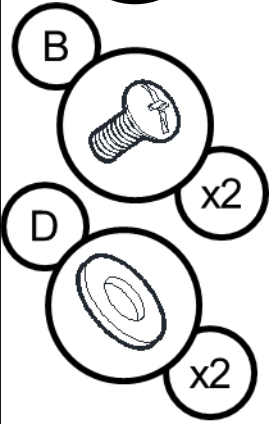

Truss Head Screw 5/32-32 x 3/8"
 Vis cruciforme 5/32-32 x 3/8"
 Tornillo de cabeza ovalada 5/32-32 x 3/8"

Flat Head Screw 5/32-32 x 3/8"
 Vis à tête plate 5/32-32 x 3/8"
 Tornillo de cabeza plana 5/32-32 x 3/8"

10

13

14

19

20

21

22

25