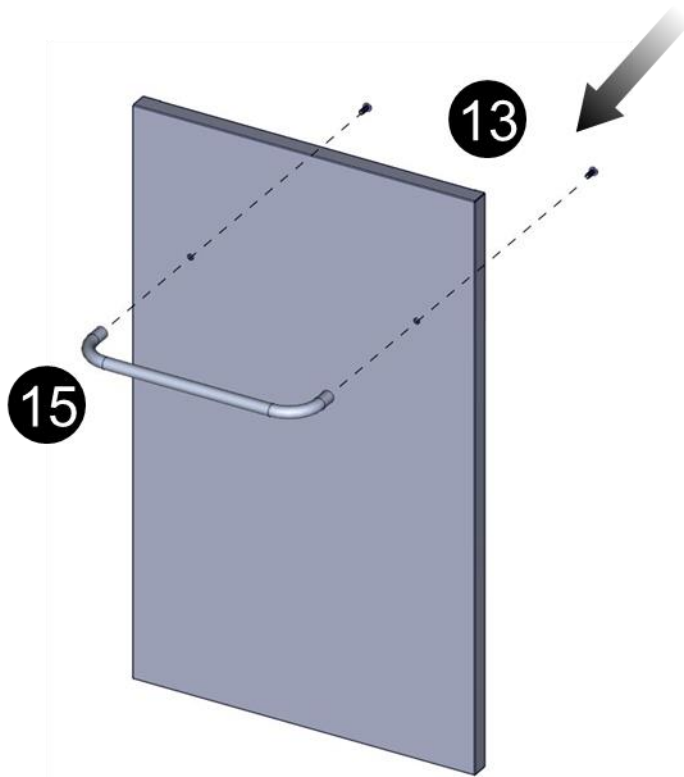

Truss Head Screw 5/32-32 x 3/8"
 Vis cruciforme 5/32-32 x 3/8"
 Tornillo de cabeza ovalada 5/32-32 x 3/8"

Flat Head Screw 5/32-32 x 3/8"
 Vis à tête plate 5/32-32 x 3/8"
 Tornillo de cabeza plana 5/32-32 x 3/8"

Flat Washer
 Rondelle plate
 Arandela plana

1

2

3

4

5

6

9

10

13

14

19

20

21

22

25