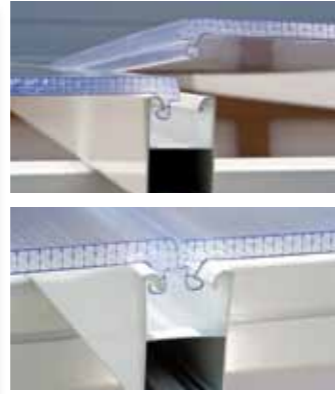

- Harsh weather, high impact and UV resistant
- Simple self assembly – **Click N Lock** roofing panels' installation
- No roof climbing is needed
- Flexible poles positioning
- Wall connection is adjustable to specific needs
- A wide range of sizes available

With 50% Margin of Safety

Position adjustment of poles

Built-in gutters

Click N Lock roof system

Anchoring kit included

Dress up your carport space

- A functional and aesthetic carport.
- Multiwall polycarbonate panels provide your car shade and protection from rain, hail and harmful UV rays
- A range of sizes for motorcycles, sail boats, cars and SUVs.
- Maintenance free - no corrosion, rust, rot, moss or fungus

Added value – adjustable and flexible

3m/10' Depth

4m/13' Depth

Custom fitting wall height, ^A leg depth ^B and distance ^C to match your patio dimensions

- Clear roofing brings sunlight to your patio and home
- Virtually unbreakable 8mm Multiwall polycarbonate panels
- 100% protected from harmful UV rays
- Maintenance free – no rust, rot or peel
- Sturdy and durable structure - powder coated aluminum profiles

Enjoy windy days in your outdoor sun lounge

- Crystal clear, see through, solid Polycarbonate side panels
- Protection during windy weather
- Installed as a side screen for added privacy
- Available as a separate unit to attach to all sizes of Palram's Feria 3m/10' and Feria 4m/14' patio covers*
- The Feria - Sidewall can be used for both sides