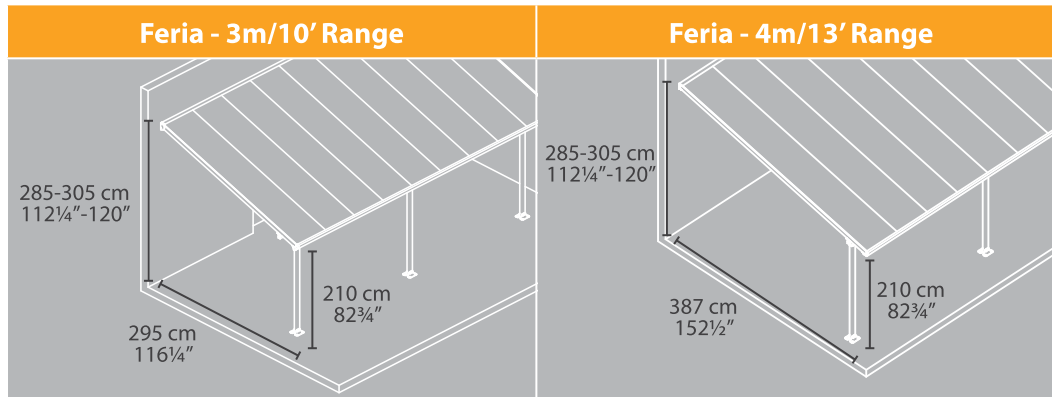

Feria - 3x3m/10x10'

Feria - 3x4.2m/10x14'

Feria - 3x5.4m/10x17'

Feria - 4m/13'

Feria - SideWall

Feria - Carport

Feria™ - Patio Covers *Style and stability for many years to come*

Specifications

Product Dim.	3x3.05m 10'x10'	3x4.25m 10'x14'	3x5.46m 10'x17'	4x4.25m 13'x14'	1.81m/6' Extension Kit	SideWall 3	SideWall 4	EZ Link Kit
Item #	701691	701692	701693	702291	701696	701695	701694	702532

Extending the Patio Cover

4m/13' Size	4.25m/14'	1.81m/6'	6.06m/20'	7.87m/25'9"	8.5m/27'10"	10.3m/33'9"	12.1m/39'9"	12.76m/41'10"	14.57m/47'9"
4.25m/14'	1		1	1	2	2	2	3	3
1.81m/6' Extension		1	1	2		1	2		1
EZ Link Kit					1	1	1	2	2