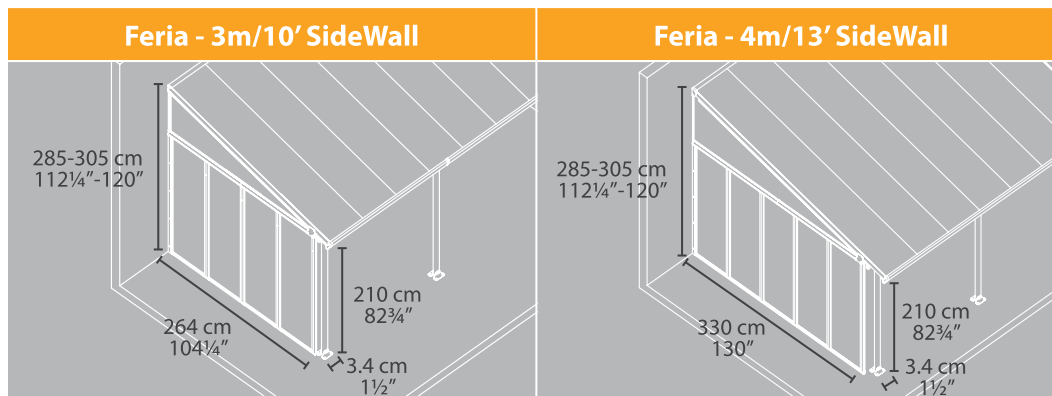

Feria - 3x3m/10x10'

Feria - 3x4.2m/10x14'

Feria - 3x5.4m/10x17'

Feria - 4m/13'

Feria - SideWall

Feria - Carport

Feria™ - Patio Covers *Style and stability for many years to come*

Specifications

Product Dim.	3x3.05m 10'x10'	3x4.25m 10'x14'	3x5.46m 10'x17'	4x4.25m 13'x14'	1.81m/6' Extension Kit	SideWall 3	SideWall 4	EZ Link Kit
Item #	701691	701692	701693	702291	701696	701695	701694	702532

Extending the Patio Cover

4m/13' Size	4.25m/14'	1.81m/6'	6.06m/20'	7.87m/25'9"	8.5m/27'10"	10.3m/33'9"	12.1m/39'9"	12.76m/41'10"	14.57m/47'9"
4.25m/14'	1		1	1	2	2	2	3	3
1.81m/6' Extension		1	1	2		1	2		1
EZ Link Kit					1	1	1	2	2