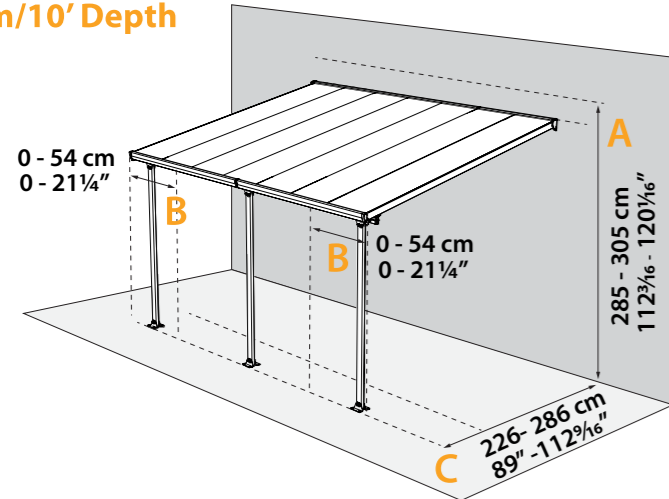

With 50% Margin of Safety

Position adjustment of poles

Built-in gutters

Click N Lock roof system

Anchoring kit included

Dress up your carport space

- A functional and aesthetic carport.
- Multiwall polycarbonate panels provide your car shade and protection from rain, hail and harmful UV rays
- A range of sizes for motorcycles, sail boats, cars and SUVs.
- Maintenance free - no corrosion, rust, rot, moss or fungus

Added value – adjustable and flexible

3m/10' Depth

4m/13' Depth

Custom fitting wall height, ^A leg depth ^B and distance ^C to match your patio dimensions

- Clear roofing brings sunlight to your patio and home
- Virtually unbreakable 8mm Multiwall polycarbonate panels
- 100% protected from harmful UV rays
- Maintenance free – no rust, rot or peel
- Sturdy and durable structure - powder coated aluminum profiles