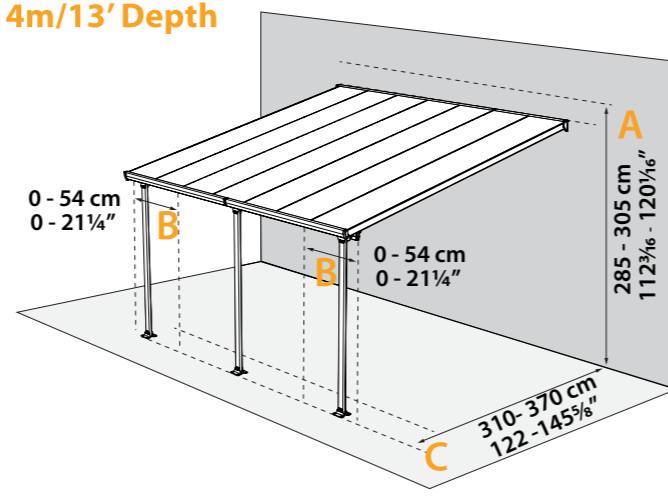

With 50% Margin of Safety

Position adjustment of poles

Built-in gutters

Click N Lock roof system

Anchoring kit included

Dress up your carport space

- A functional and aesthetic carport.
- Multiwall polycarbonate panels provide your car shade and protection from rain, hail and harmful UV rays
- A range of sizes for motorcycles, sail boats, cars and SUVs.
- Maintenance free - no corrosion, rust, rot, moss or fungus

Added value – adjustable and flexible

3m/10' Depth

4m/13' Depth

Custom fitting wall height, ^A leg depth ^B and distance ^C to match your patio dimensions

- Clear roofing brings sunlight to your patio and home
- Virtually unbreakable 8mm Multiwall polycarbonate panels
- 100% protected from harmful UV rays
- Maintenance free – no rust, rot or peel
- Sturdy and durable structure - powder coated aluminum profiles