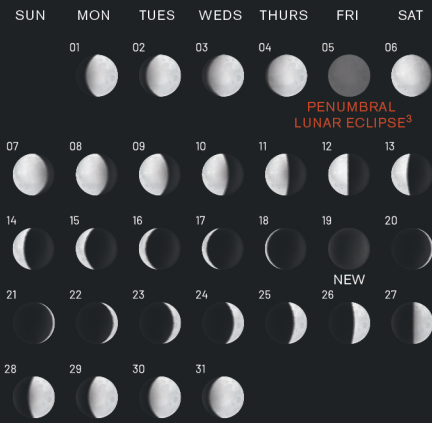

2023 MOON CALENDAR

JANUARY

FEBRUARY

MARCH

APRIL

MAY

JUNE

JULY

AUGUST

SEPTEMBER

OCTOBER

NOVEMBER

DECEMBER

1 Observable across parts of Australia and Indonesia. 2 Observable throughout southern Canada, southwestern United States, Central America, Columbia, and Brazil. 3 Observable throughout all of Europe, Asia, Africa, and Australia.