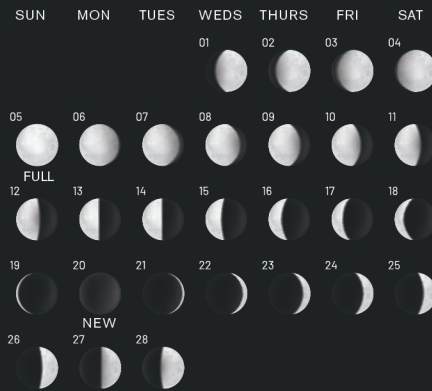

2023 MOON CALENDAR

JANUARY

FEBRUARY

MARCH

APRIL

MAY

JUNE

JULY

AUGUST

SEPTEMBER

OCTOBER

NOVEMBER

DECEMBER

1 Observable across parts of Australia and Indonesia. 2 Observable throughout southern Canada, southwestern United States, Central America, Columbia, and Brazil. 3 Observable throughout all of Europe, Asia, Africa, and Australia.