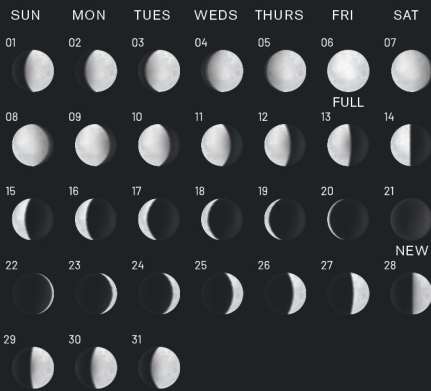

2023 MOON CALENDAR

JANUARY

FEBRUARY

MARCH

APRIL

MAY

JUNE

JULY

AUGUST

SEPTEMBER

OCTOBER

NOVEMBER

DECEMBER

1 Observable across parts of Australia and Indonesia. 2 Observable throughout southern Canada, southwestern United States, Central America, Columbia, and Brazil. 3 Observable throughout all of Europe, Asia, Africa, and Australia.