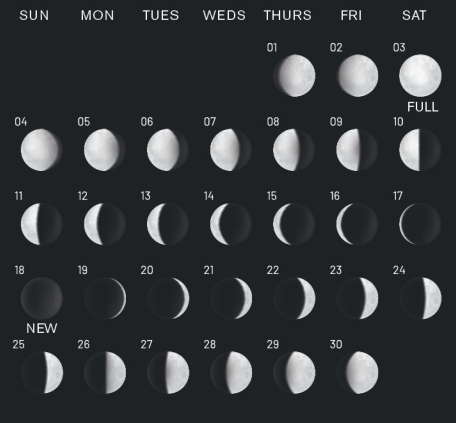

2023 MOON CALENDAR

JANUARY

FEBRUARY

MARCH

APRIL

MAY

JUNE

JULY

AUGUST

SEPTEMBER

OCTOBER

NOVEMBER

DECEMBER

1 Observable across parts of Australia and Indonesia. 2 Observable throughout southern Canada, southwestern United States, Central America, Columbia, and Brazil. 3 Observable throughout all of Europe, Asia, Africa, and Australia.