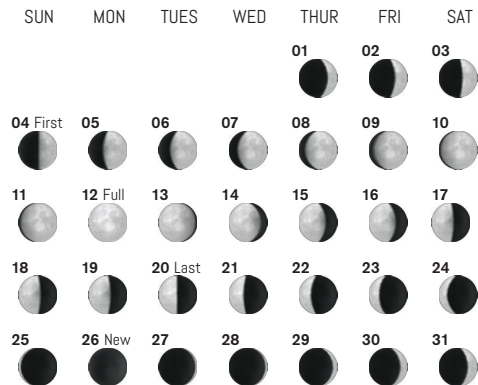

2025 Moon Calendar

January

February

March

¹ TOTAL LUNAR ECLIPSE (visible from Americas, Antarctica, Alaska, Russia and Africa)

² PARTIAL SOLAR ECLIPSE (visible from the Americas, western Russia, Europe and Africa)

April

May

June

July

August

September

³ TOTAL LUNAR ECLIPSE (visible from Antarctica, Asia, Russia, Africa, Oceania and Europe)

⁴ PARTIAL SOLAR ECLIPSE (visible from Antarctica and Oceania)