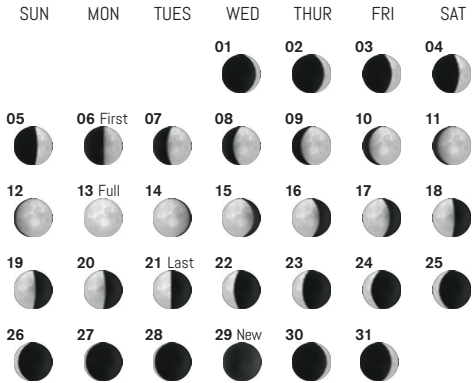

2025 Moon Calendar

January

February

March

¹ TOTAL LUNAR ECLIPSE (visible from Americas, Antarctica, Alaska, Russia and Africa)

² PARTIAL SOLAR ECLIPSE (visible from the Americas, western Russia, Europe and Africa)

April

May

June

July

August

September

³ TOTAL LUNAR ECLIPSE (visible from Antarctica, Asia, Russia, Africa, Oceania and Europe)

⁴ PARTIAL SOLAR ECLIPSE (visible from Antarctica and Oceania)