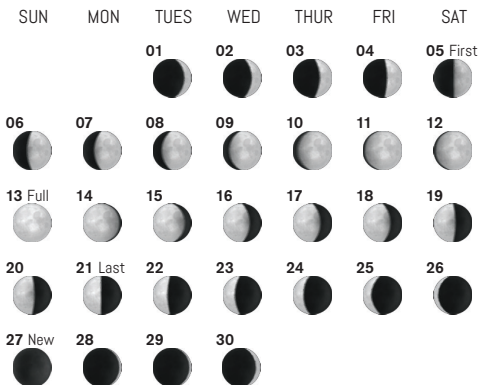

2025 Moon Calendar

January

February

March

¹ TOTAL LUNAR ECLIPSE (visible from Americas, Antarctica, Alaska, Russia and Africa)

² PARTIAL SOLAR ECLIPSE (visible from the Americas, western Russia, Europe and Africa)

April

May

June

July

August

September

³ TOTAL LUNAR ECLIPSE (visible from Antarctica, Asia, Russia, Africa, Oceania and Europe)

⁴ PARTIAL SOLAR ECLIPSE (visible from Antarctica and Oceania)