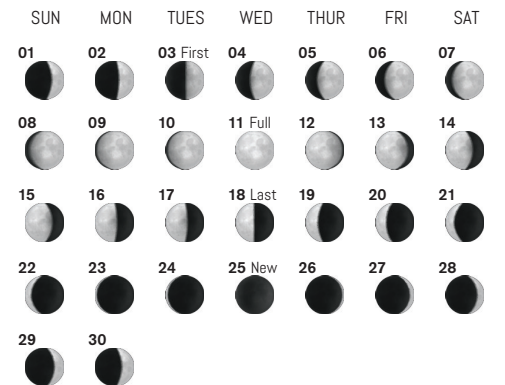

2025 Moon Calendar

January

February

March

¹ TOTAL LUNAR ECLIPSE (visible from Americas, Antarctica, Alaska, Russia and Africa)

² PARTIAL SOLAR ECLIPSE (visible from the Americas, western Russia, Europe and Africa)

April

May

June

July

August

September

³ TOTAL LUNAR ECLIPSE (visible from Antarctica, Asia, Russia, Africa, Oceania and Europe)

⁴ PARTIAL SOLAR ECLIPSE (visible from Antarctica and Oceania)