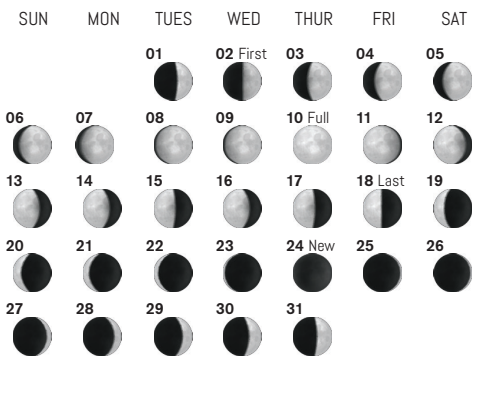

2025 Moon Calendar

January

February

March

¹ TOTAL LUNAR ECLIPSE (visible from Americas, Antarctica, Alaska, Russia and Africa)

² PARTIAL SOLAR ECLIPSE (visible from the Americas, western Russia, Europe and Africa)

April

May

June

July

August

September

³ TOTAL LUNAR ECLIPSE (visible from Antarctica, Asia, Russia, Africa, Oceania and Europe)

⁴ PARTIAL SOLAR ECLIPSE (visible from Antarctica and Oceania)

October

November

December