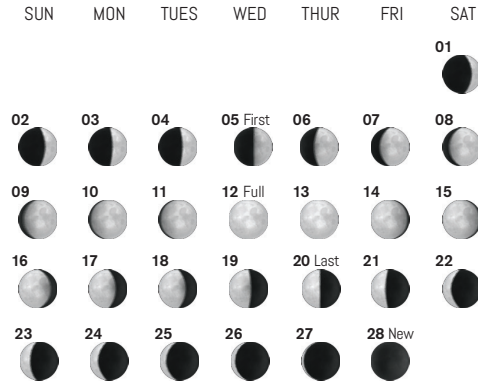

2025 Moon Calendar

January

February

March

¹ TOTAL LUNAR ECLIPSE (visible from Americas, Antarctica, Alaska, Russia and Africa)

² PARTIAL SOLAR ECLIPSE (visible from the Americas, western Russia, Europe and Africa)

April

May

June

July

August

September

³ TOTAL LUNAR ECLIPSE (visible from Antarctica, Asia, Russia, Africa, Oceania and Europe)

⁴ PARTIAL SOLAR ECLIPSE (visible from Antarctica and Oceania)