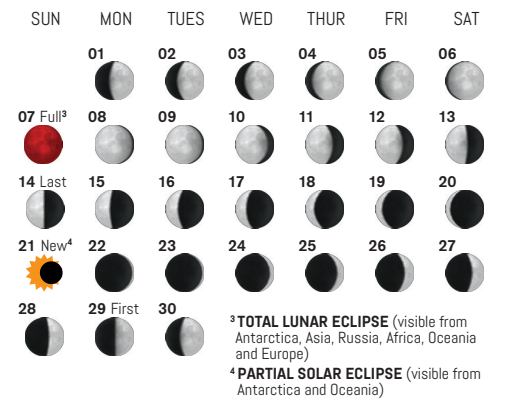

2025 Moon Calendar

January

February

March

¹ TOTAL LUNAR ECLIPSE (visible from Americas, Antarctica, Alaska, Russia and Africa)

² PARTIAL SOLAR ECLIPSE (visible from the Americas, western Russia, Europe and Africa)

April

May

June

July

August

September

³ TOTAL LUNAR ECLIPSE (visible from Antarctica, Asia, Russia, Africa, Oceania and Europe)

⁴ PARTIAL SOLAR ECLIPSE (visible from Antarctica and Oceania)

October

November

December