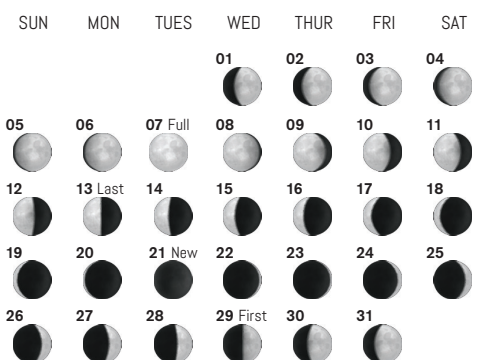

2025 Moon Calendar

January

February

March

¹ TOTAL LUNAR ECLIPSE (visible from Americas, Antarctica, Alaska, Russia and Africa)

² PARTIAL SOLAR ECLIPSE (visible from the Americas, western Russia, Europe and Africa)

April

May

June

July

August

September

³ TOTAL LUNAR ECLIPSE (visible from Antarctica, Asia, Russia, Africa, Oceania and Europe)

⁴ PARTIAL SOLAR ECLIPSE (visible from Antarctica and Oceania)

October

November

December