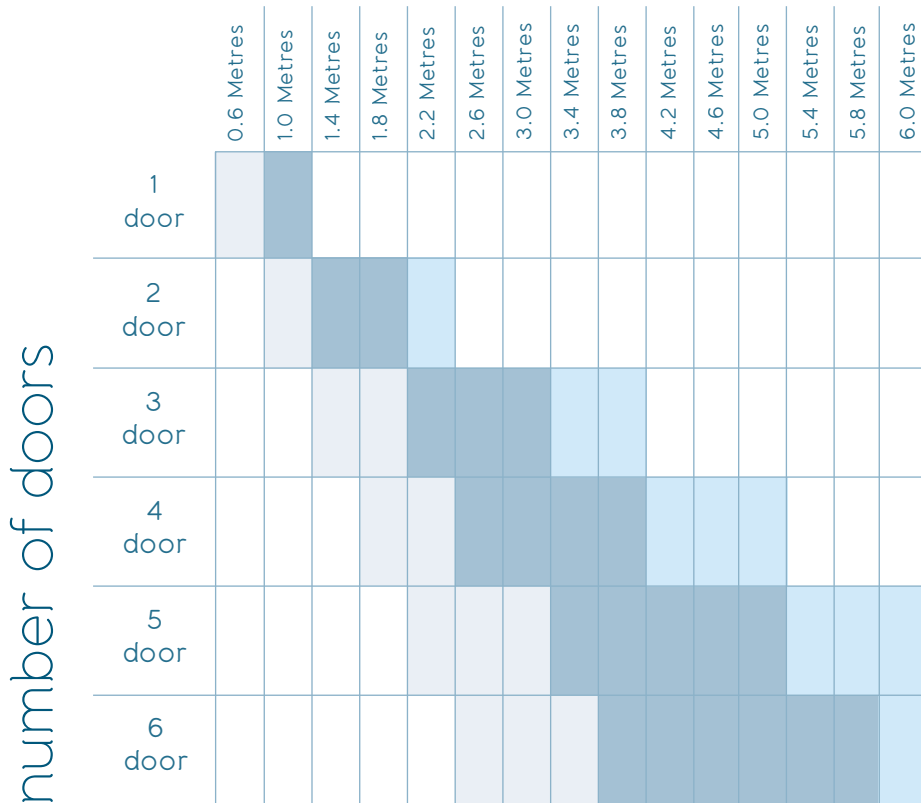

## Size Guidelines

Configuration table

### approximate opening

The above sizes are for guidance only and are subject to glass specification.

Origin are able to manufacture door sets with more leaves than as shown above. Please contact us directly if you have a specific requirement.

**Key:**

- Optimum door leaf sizes
- Wide door leaf sizes
- Narrow door leaf sizes

### Dimensions

Outer Frame Height:	2190mm
Outer Frame Depth:	75mm
Brick Opening Height:	2200mm
Door Sightline:	72mm