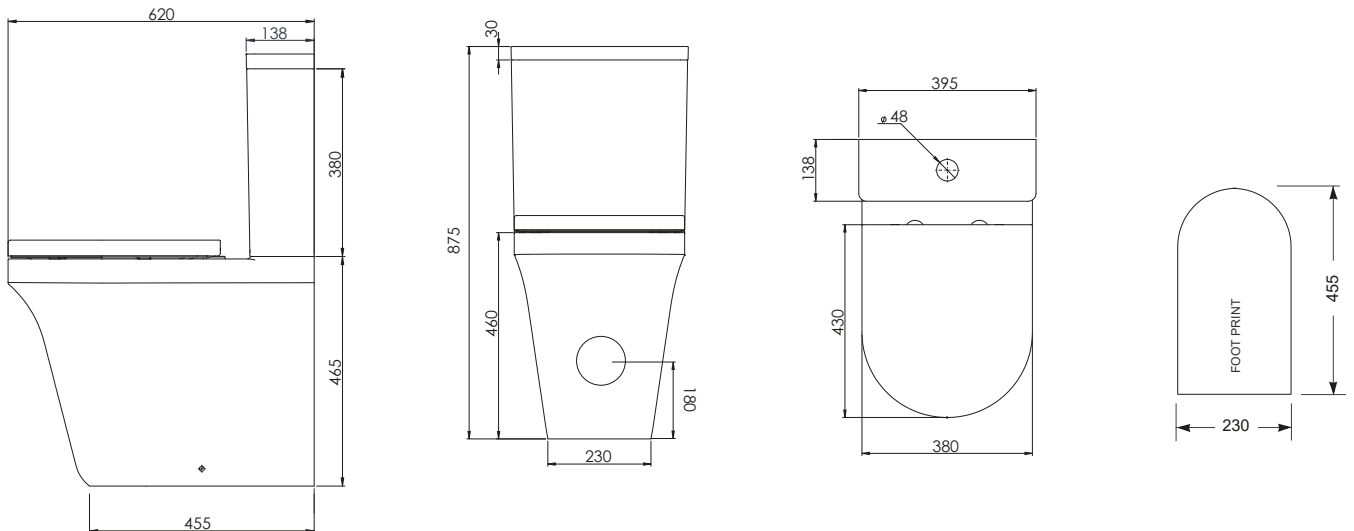

TECHNICAL DATA SHEET

Aston Close Coupled Comfort Height Fully Enclosed WC

NO.	Description	Fixings included	Gross Weight
1	Close Coupled Cistern	YES	14.5KG
2	Soft Close Toilet Seat	YES	2.8KG
3	Rimless Comfort Height Fully Enclosed WC	YES	35KG

Floor Fixings

- 1. 2x Nylon Floor Bracket
- 2. 4x Stainless Steel Screws
- 3. 2x Nylon Screw Plugs
- 4. 2x Nylon Screw Collars
- 5. 2x Nylon Collars Caps (Metalic Finish)

Spare Code: SP14211

DIMENSIONS

DIAGRAMS NOT TO SCALE | ALL DIMENSIONS IN MM TOLERANCE OF ± 5 MM
ALL PRODUCTS CONFORM TO BRITISH STANDARDS

*Dimensions are subject to change, customers are advised to measure actual product before commencing installation.

**Fixing point dimensions are for guidance only. The positions of fixings must be checked when product is received.

Q - Rim type?
A - Rimless

Key Dimensions Descriptions	Key Dimensions (mm)
Front to Back Footprint	455mm
Left to Right Footprint	230mm
Bowl Front to Back	330mm
Bowl Left to Right	282mm
Pan Height (+Cistern)	465mm (875mm)
Pan Overall Front to Back	620mm
Centre Waste Outlet to Floor	180mm
Width of Void	200mm
Is there a Ceramic Brace Bar	No
Distance from Spigot to back of Pan	160mm