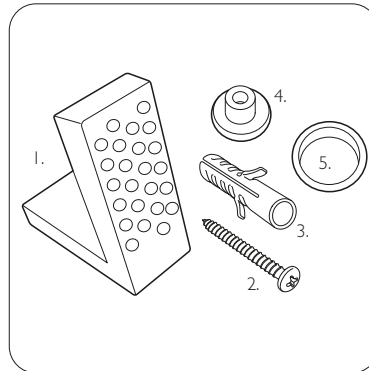

TECHNICAL DATA SHEET

Aston Close Coupled Comfort Height Fully Enclosed WC

NO.	Description	Fixings included	Gross Weight
1	Close Coupled Cistern	YES	14.5KG
2	Soft Close Toilet Seat	YES	2.8KG
3	Rimless Comfort Height Fully Enclosed WC	YES	35KG

Floor Fixings

- 1. 2x Nylon Floor Bracket
- 2. 4x Stainless Steel Screws
- 3. 2x Nylon Screw Plugs
- 4. 2x Nylon Screw Collars
- 5. 2x Nylon Collars Caps (Metalic Finish)

Spare Code: SP14211

DIMENSIONS

DIAGRAMS NOT TO SCALE | ALL DIMENSIONS IN MM TOLERANCE OF ± 5 MM
ALL PRODUCTS CONFORM TO BRITISH STANDARDS

FAQs

Q - Where is the inlet valve?
A - Bottom inlet, back right of the pan.

Q - What is the flush volume?
A - 6/4L

Q - Can this pan be used with a side connection outlet pipe?
A - No

Q - Are there any other compatible seats?
A - No

Q - Rim type?
A - Rimless

Key Dimensions Descriptions	Key Dimensions (mm)
Front to Back Footprint	455mm
Left to Right Footprint	230mm
Bowl Front to Back	330mm
Bowl Left to Right	282mm
Pan Height (+Cistern)	465mm (875mm)
Pan Overall Front to Back	620mm
Centre Waste Outlet to Floor	180mm
Width of Void	200mm
Is there a Ceramic Brace Bar	No
Distance from Spigot to back of Pan	160mm