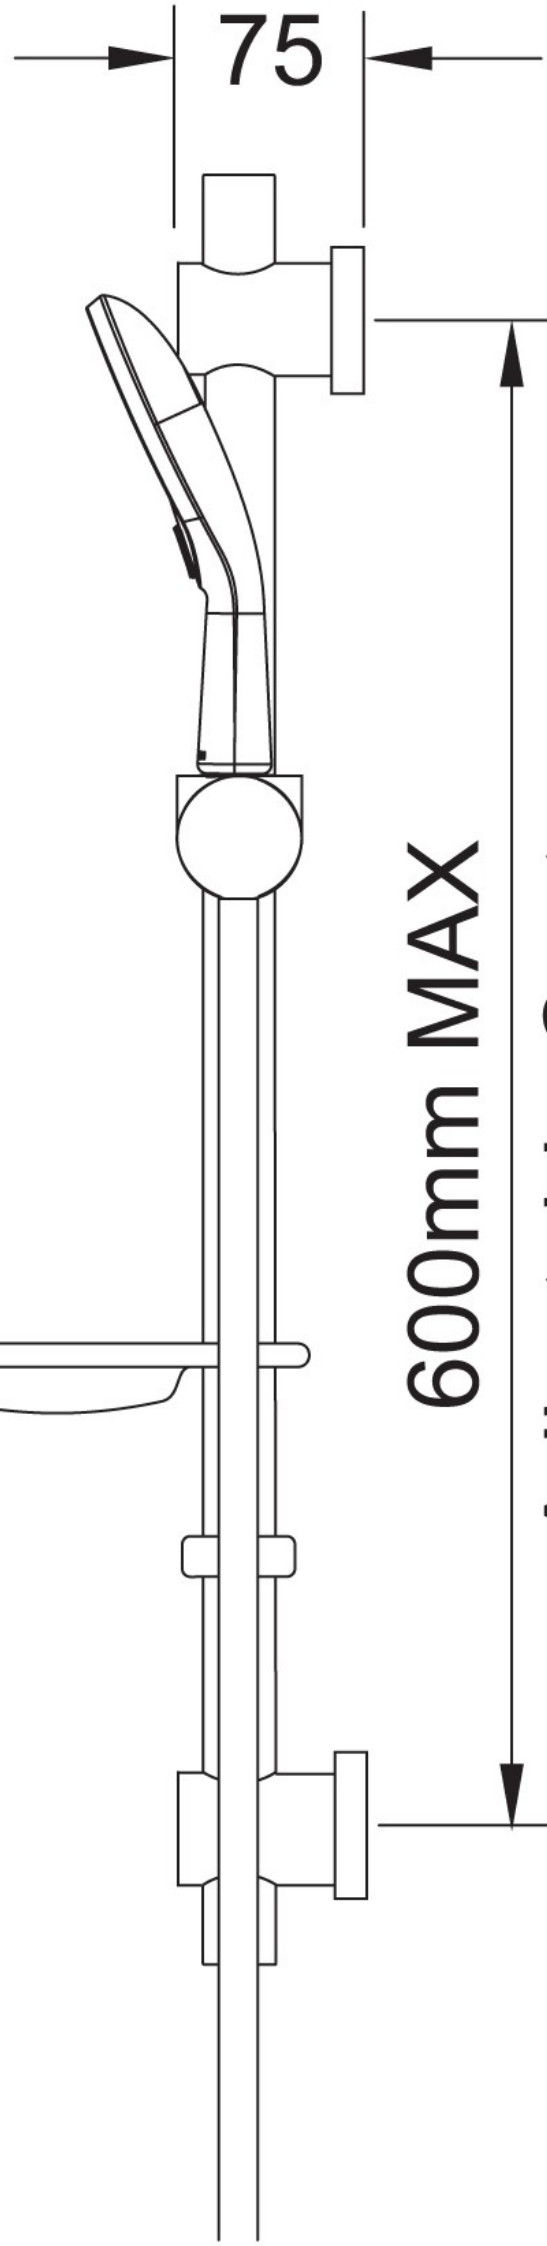

685

75

600mm MAX  
Adjustable Centres