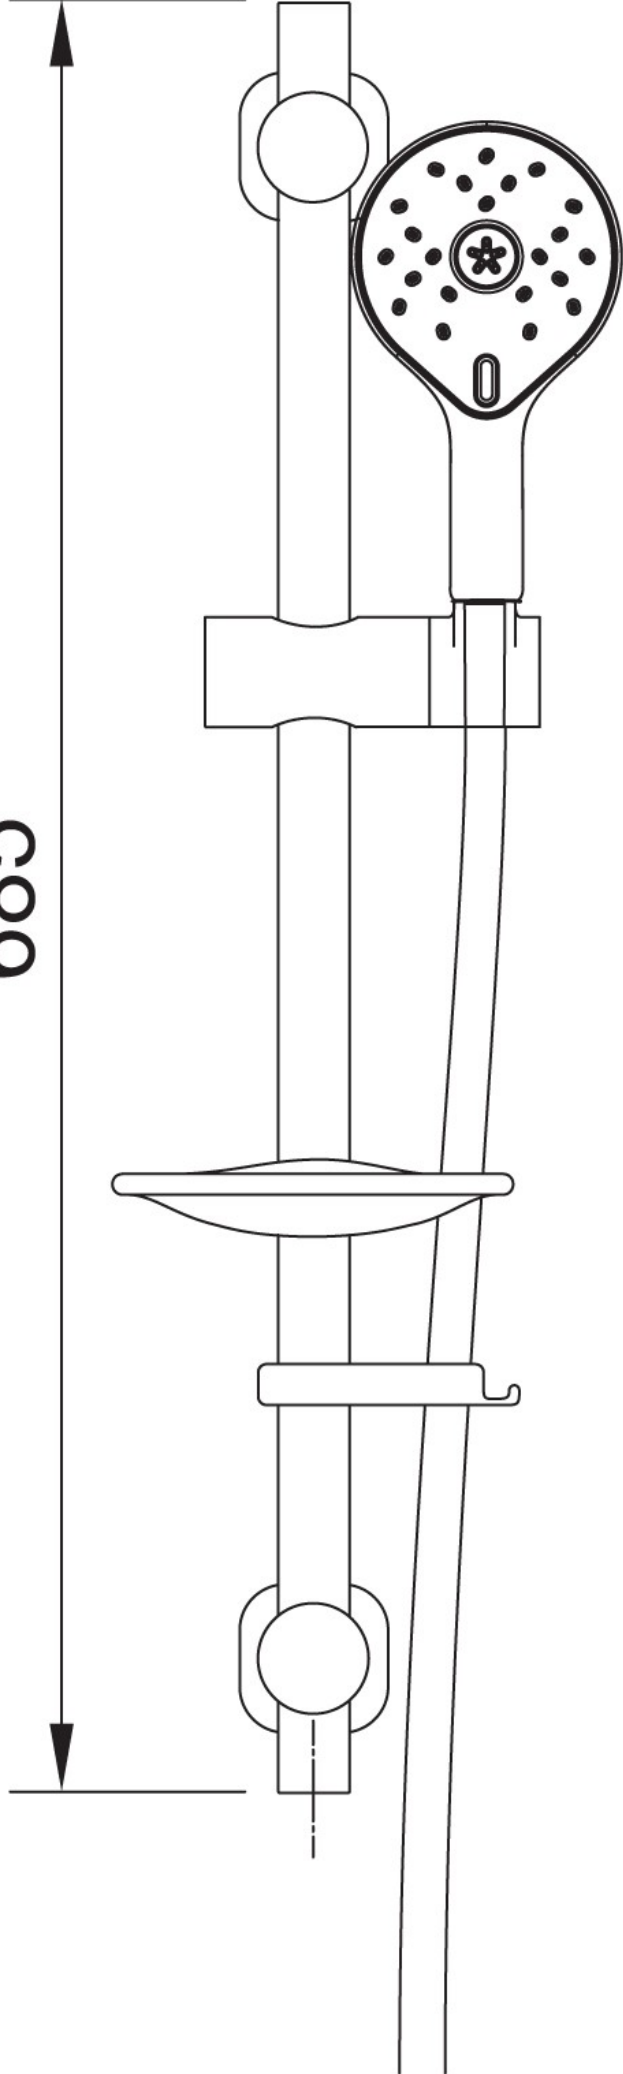

685

75

600mm MAX  
Adjustable Centres