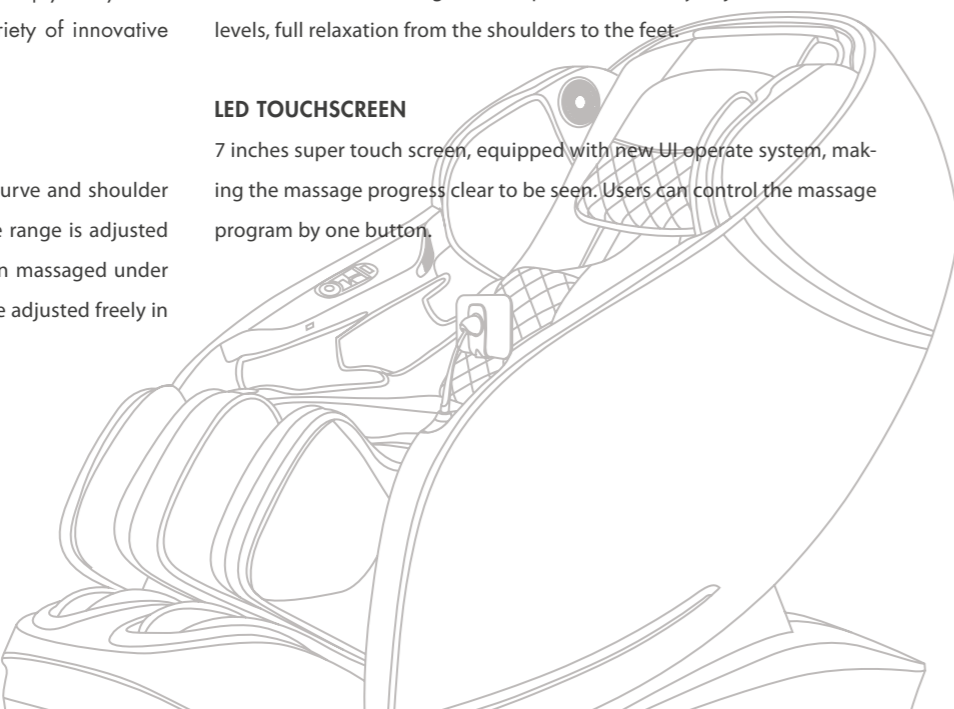

SKYLINER II – DRAWS YOU INTO A NEVER-BEFORE-SEEN WELLNESS SENSATION.

Headphones additionally available
bt
BRAINTRONICS

3 MEMORY MODES
Enjoy your personal massage program according to your individual needs and expectations. The next time you use the chair, press the memory button and activate the automatic memo mode to enjoy your personal massage.

5 LEVELS OF MASSAGE SPEED ADJUSTABLE
According to different massage needs, the massage speed can be selected in 5 levels. You can freely adjust the massage speed, design your massage according to your wishes and combine different massage experiences with exquisite quality to feel completely at ease.

MULTIPLE POSITIONS MASSAGE
Innovative acupressure point's sensor allows you to enjoy body massage in all parts of your body. By combining a variety of innovative methods, you can relax and reduce stress.

3-LEVEL AIR PRESSURE INTENSITY ADJUSTABLE
With a total of 38 airbags and air pressure intensity adjustable in three levels, full relaxation from the shoulders to the feet.

5 LEVELS OF MASSAGE WIDTH ADJUSTABLE
According to different body type, the back massage curve and shoulder position are automatically detected, and the massage range is adjusted according to different parts of the human body. When massaged under tapping and finger pressure, the massage width can be adjusted freely in the range of 6-21 CM with 5 levels.

LED TOUCHSCREEN
7 inches super touch screen, equipped with new UI-operate system, making the massage progress clear to be seen. Users can control the massage program by one button.

TECHNICAL DATA