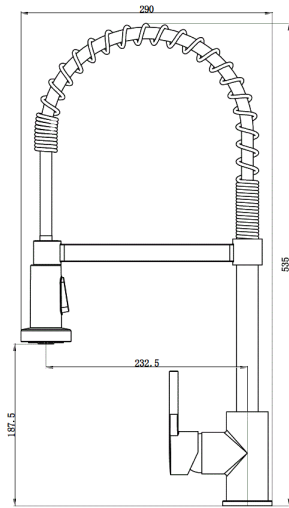

Kitchen Taps

Slinky Pull Out Kitchen Rinser Tap

Product Code: SLINKY218

Finish: Chrome

Features

Construction:	Brass
Valve/Cartridge type:	Ceramic Cartridge
Supply:	Suitable for high pressure systems
Working Pressures:	1.0 - 5.0 bar
Inlet connections:	1/2" BSP
Flexi or Copper:	Flexi Tails

*Please refer to website for full warranty details.

Flow (Bar - l/min, open outlet)

Spout

Flow 0.1	Flow 0.3	Flow 0.5	Flow 1.0	Flow 2.0	Flow 3.0	Flow 4.0	Flow 5.0
N/A	N/A	N/A	5.1	7.5	9.5	11.2	12.4

**12 YEAR
GUARANTEE**
ON ALL DEVA
CHROME TAPS
*TERMS APPLY