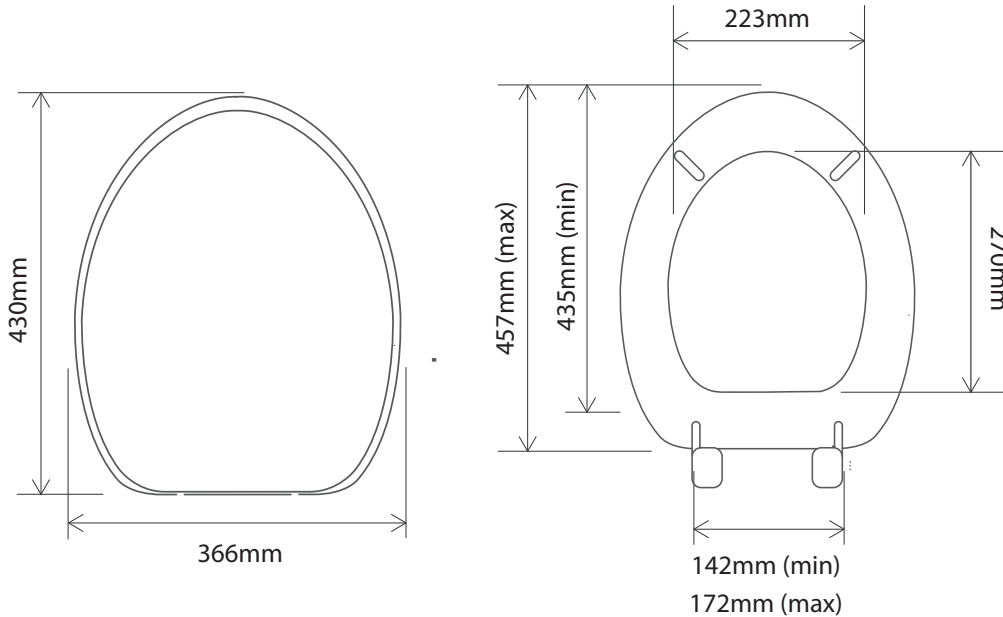

## DIMENSIONS

DIAGRAMS NOT TO SCALE | ALL DIMENSIONS IN MM | TOLERANCE OF  $\pm 5$ MM  
ALL PRODUCTS CONFORM TO THE BRITISH FIXING STANDARDS

\*Dimensions are subject to change, customers are advised to measure actual product before commencing installation.

## FAQs

Q - What's the maximum test load of the seat?

A - 150kg

Q - What are the hinges made from?

A - Chrome plated brass

Q - What is the substrate?

A - White oak Veneer on MDF

Key Dimensions Descriptions	Key Dimensions (mm)
Seat/Lid Front to Back	430mm
Seat/Lid Left to Right	366mm
Ring Hole Front to Back	270mm
Ring Hole Left to Right	223mm
Seat Ring Thickness	15mm
Min/Max Adjustment for Fixings	142/172, 435/457

## FAQs

Q - What's the maximum test load of the seat?

A - 150kg

Q - What are the hinges made from?

A - Chrome plated brass

Q - What is the substrate?

A - Pine Veneer on MDF

Key Dimensions Descriptions	Key Dimensions (mm)
Seat/Lid Front to Back	430mm
Seat/Lid Left to Right	366mm
Ring Hole Front to Back	270mm
Ring Hole Left to Right	223mm
Seat Ring Thickness	15mm
Min/Max Adjustment for Fixings	142/172, 435/457