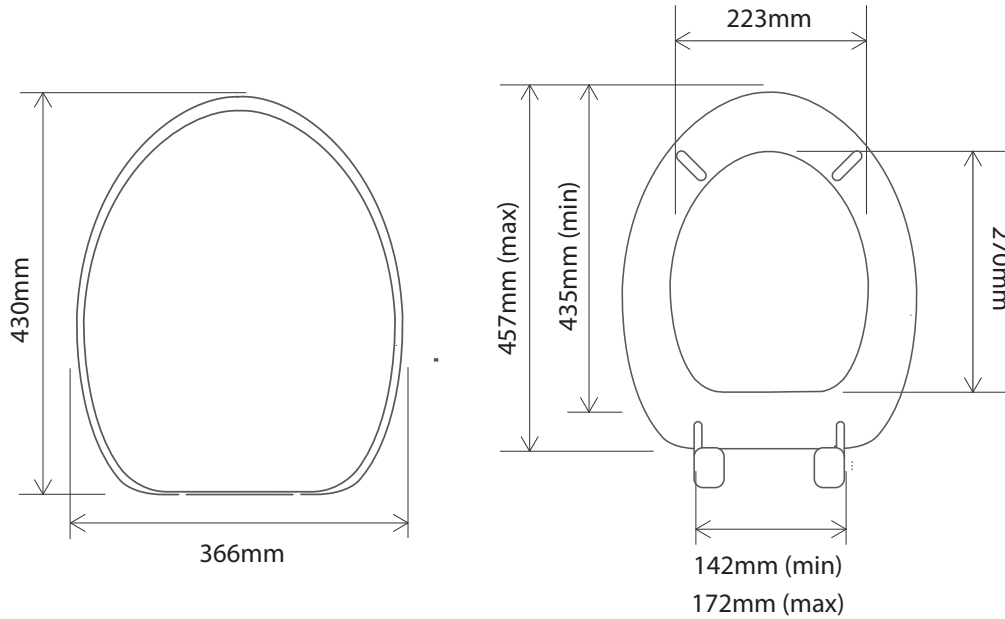

## DIMENSIONS

DIAGRAMS NOT TO SCALE | ALL DIMENSIONS IN MM | TOLERANCE OF  $\pm 5$ MM  
ALL PRODUCTS CONFORM TO THE BRITISH FIXING STANDARDS

\*Dimensions are subject to change, customers are advised to measure actual product before commencing installation.

## FAQs

Q - What's the maximum test load of the seat?

A - 150kg

Q - What are the hinges made from?

A - Chrome plated brass

Q - What is the substrate?

A - Real American Walnut Veneer on MDF

Key Dimensions Descriptions	Key Dimensions (mm)
Seat/Lid Front to Back	430mm
Seat/Lid Left to Right	366mm
Ring Hole Front to Back	270mm
Ring Hole Left to Right	223mm
Seat Ring Thickness	15mm
Min/Max Adjustment for Fixings	142/172, 435/457

## FAQs

Q - What's the maximum test load of the seat?

A - 150kg

Q - What are the hinges made from?

A - Chrome plated brass

Q - What is the substrate?

A - Pine Veneer on MDF

Key Dimensions Descriptions	Key Dimensions (mm)
Seat/Lid Front to Back	430mm
Seat/Lid Left to Right	366mm
Ring Hole Front to Back	270mm
Ring Hole Left to Right	223mm
Seat Ring Thickness	15mm
Min/Max Adjustment for Fixings	142/172, 435/457