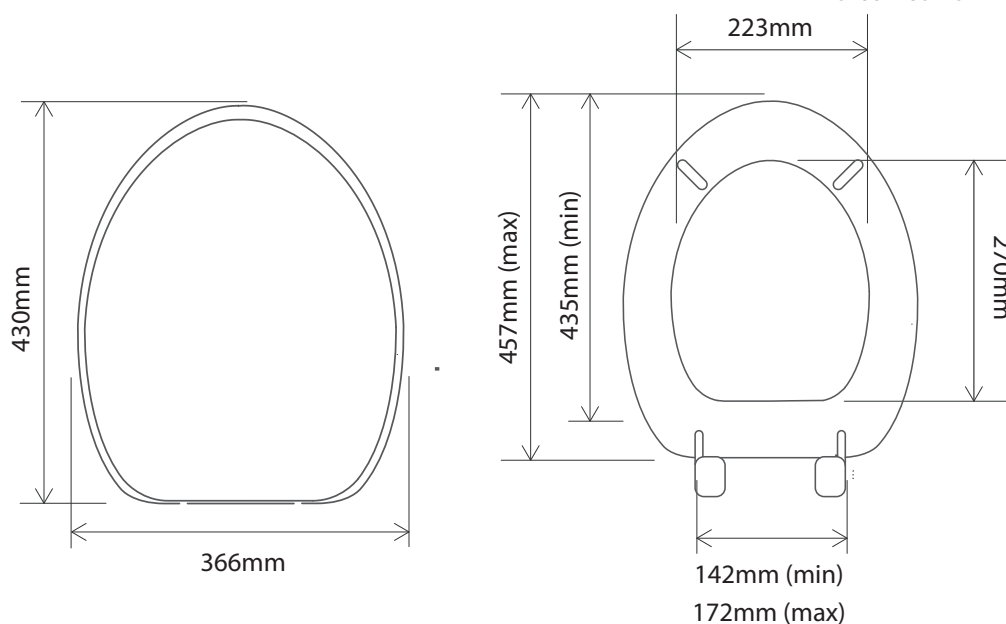

## DIMENSIONS

DIAGRAMS NOT TO SCALE | ALL DIMENSIONS IN MM | TOLERANCE OF  $\pm 5$ MM  
ALL PRODUCTS CONFORM TO THE BRITISH FIXING STANDARDS

\*Dimensions are subject to change, customers are advised to measure actual product before commencing installation.

## FAQs

Q - What's the maximum test load of the seat?

A - 150kg

Q - What are the hinges made from?

A - Chrome plated brass

Q - What is the substrate?

A - White PU painted moulded MDF

Key Dimensions Descriptions	Key Dimensions (mm)
Seat/Lid Front to Back	430mm
Seat/Lid Left to Right	366mm
Ring Hole Front to Back	270mm
Ring Hole Left to Right	223mm
Seat Ring Thickness	15mm
Min/Max Adjustment for Fixings	142/172, 435/457