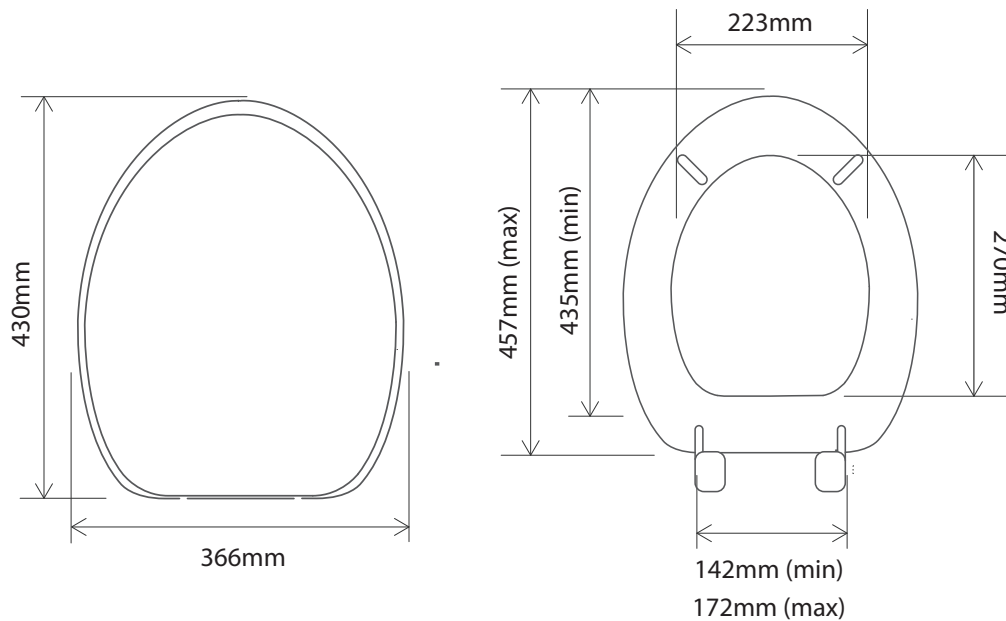

## DIMENSIONS

DIAGRAMS NOT TO SCALE | ALL DIMENSIONS IN MM | TOLERANCE OF  $\pm 5$ MM  
ALL PRODUCTS CONFORM TO THE BRITISH FIXING STANDARDS

\*Dimensions are subject to change, customers are advised to measure actual product before commencing installation.

## FAQs

Q - What's the maximum test load of the seat?

A - 150kg

Q - What are the hinges made from?

A - Chrome plated brass

Q - What is the substrate?

A - White oak Veneer on MDF

Key Dimensions Descriptions	Key Dimensions (mm)
Seat/Lid Front to Back	430mm
Seat/Lid Left to Right	366mm
Ring Hole Front to Back	270mm
Ring Hole Left to Right	223mm
Seat Ring Thickness	15mm
Min/Max Adjustment for Fixings	142/172, 435/457

## FAQs

Q - What's the maximum test load of the seat?

A - 150kg

Q - What are the hinges made from?

A - Chrome plated brass

Q - What is the substrate?

A - Pine Veneer on MDF

Key Dimensions Descriptions	Key Dimensions (mm)
Seat/Lid Front to Back	430mm
Seat/Lid Left to Right	366mm
Ring Hole Front to Back	270mm
Ring Hole Left to Right	223mm
Seat Ring Thickness	15mm
Min/Max Adjustment for Fixings	142/172, 435/457