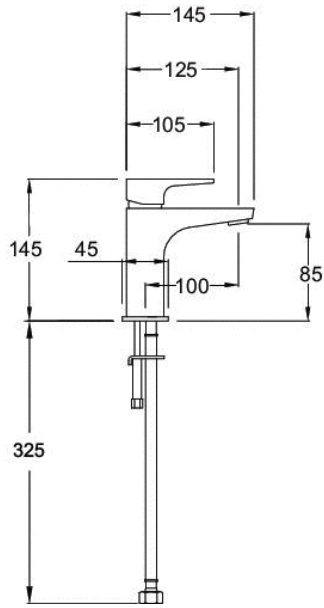

## AMIO BASIN MIXER

**CONSTRUCTION:** Brass  
**CARTRIDGE/VALVE TYPE:** Ceramic Cartridge  
**SUPPLY:** Suitable for all plumbing systems  
**INLET CONNECTIONS:** 1/2" BSP  
**WORKING PRESSURES:** 0.3 - 5.0 bar  
**OPERATION:** Single lever flow and temperature control

#### Open Outlet Flow (Bar - l/min)

BAR	0.3	0.5	1.0	2.0	3.0	4.0	5.0
SPOUT FLOW	4.5	6.5	9.1	12.8	15.8	18.2	20.3

1909080

Please Note: Flow rate will be dictated by installation configurations.  
 Please ensure to check the appropriate flow restrictor information if applicable.  
 \*Please refer to website for full warranty details.