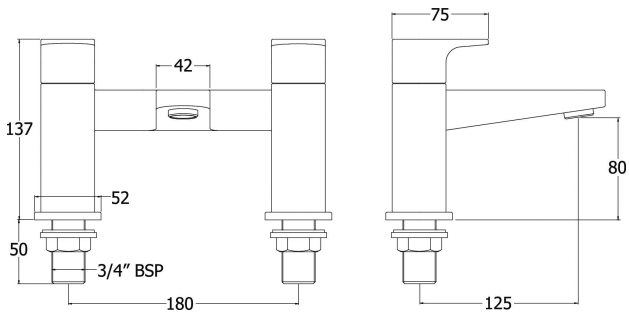

AMIO DECK MOUNTED BATH FILLER

- 1/4 turn ceramic disc handles ensure a smooth operation
- Products which are easy to use by all the family

CONSTRUCTION: Brass
CARTRIDGE/VALVE TYPE: Ceramic Disc
SUPPLY: Suitable for high pressure only
INLET CONNECTIONS: 3/4" BSP
WORKING PRESSURES: 0.5 - 5.0 bar
OPERATION: Separate Flow And Temperature Controls

AMBFBK

Open Outlet Flow (Bar - l/min)

BAR	0.3	0.5	1.0	2.0	3.0	4.0	5.0
SPOUT FLOW	6	8.9	12.2	17	20.8	24	26.8

Matte Black

1807078

Please Note: Flow rate will be dictated by installation configurations.
 Please ensure to check the appropriate flow restrictor information if applicable.
 *Please refer to website for full warranty details.