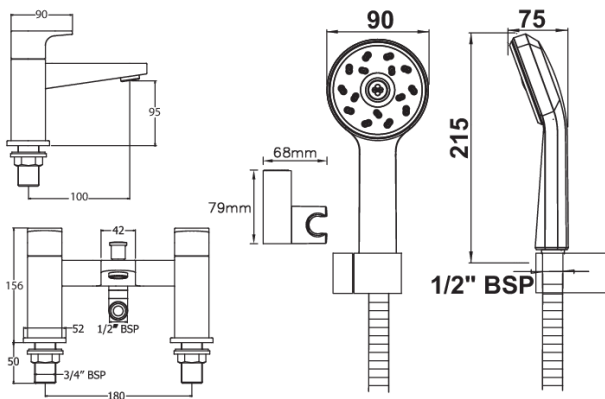

AMIO BATH SHOWER MIXER MATTE BLACK

CONSTRUCTION: Brass
CARTRIDGE/VALVE TYPE: Ceramic Disc
SUPPLY: Suitable for high pressure only
INLET CONNECTIONS: 3/4" BSP
WORKING PRESSURES: 0.5 - 5.0 bar
OPERATION: Separate Flow And Temperature Controls

- Includes Maku Satinjet handset, 1.5m easy clean hose & wall bracket
- 1/4 turn ceramic disc handles ensure a smooth operation
- Single mode handset
- Products which are easy to use by all the family

AMBSMBK

Open Outlet Flow (Bar - l/min)

BAR	0.3	0.5	1.0	2.0	3.0	4.0	5.0
SPOUT FLOW	6	8.9	12.2	17	20.8	24	26.8
HANDSET FLOW	8	9	9	9	9	9	9

Matte Black

1810024

Please Note: Flow rate will be dictated by installation configurations.
Please ensure to check the appropriate flow restrictor information if applicable.
*Please refer to website for full warranty details.

FREEPHONE: 0800 195 1602 | FAX ORDERS: 08444 068 690 | EMAIL: SALES@UK.METHVEN.COM

methven.com