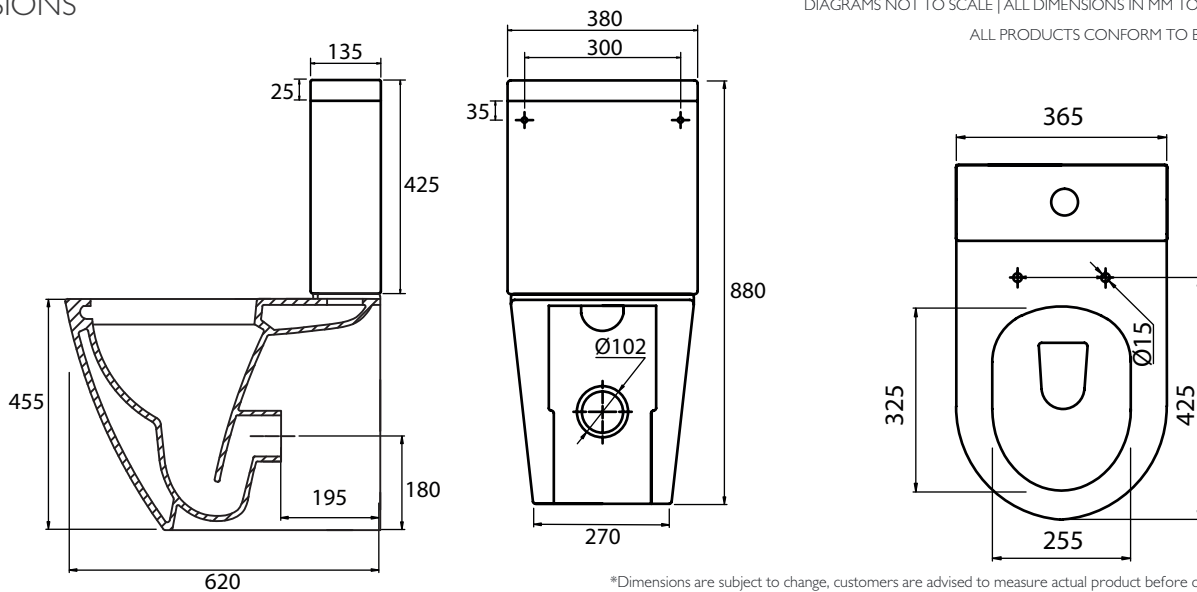

DIMENSIONS

DIAGRAMS NOT TO SCALE | ALL DIMENSIONS IN MM TOLERANCE OF ± 5 MM
ALL PRODUCTS CONFORM TO BRITISH STANDARDS

*Dimensions are subject to change, customers are advised to measure actual product before commencing installation.
**Fixing point dimensions are for guidance only. The positions of fixings must be checked when product is received.

FAQs

Q - Where is the inlet valve?
A - Bottom inlet, back left of the pan.

Q - What is the flush volume?
A - 4.5/3L

Q - Can this pan be used with a side connection outlet pipe?
A - No

Q - Are there any other compatible seats?
A - No

Q - Rim type?
A - Rimless.

Key Dimensions Descriptions	Key Dimensions (mm)
Front to Back Footprint	420mm
Left to Right Footprint	270mm
Bowl Front to Back	325mm
Bowl Left to Right	255mm
Pan Height (+Cistern)	455mm (880mm)
Pan Overall Front to Back	620mm
Centre Waste Outlet to Floor	180mm
Width of Void	170mm
Is there a Ceramic Brace Bar	No
Distance from Spigot to back of Pan	190mm