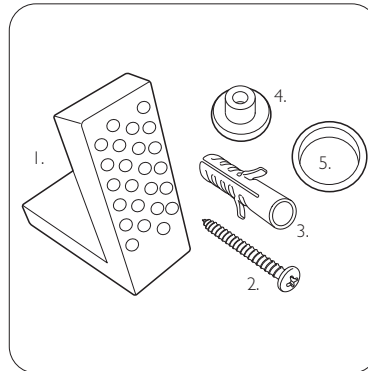

TECHNICAL DATA SHEET

Oulton Close Coupled Comfort Height WC - CT1528

NO.	Description	Fixings included	Gross Weight
1	Close Coupled Cistern	YES	14.3KG
2	Soft Close Toilet Seat	YES	2KG
3	Rimless Comfort Height WC	YES	29KG

Floor Fixings

- 1. 2x Nylon Floor Bracket
- 2. 4x Stainless Steel Screws
- 3. 2x Nylon Screw Plugs
- 4. 2x Nylon Screw Collars
- 5. 2x Nylon Collar Caps (Metalic Finish)

Spare Code: SP14211

DIMENSIONS

DIAGRAMS NOT TO SCALE | ALL DIMENSIONS IN MM TOLERANCE OF ± 5 MM
ALL PRODUCTS CONFORM TO BRITISH STANDARDS

FAQs

Q - Where is the inlet valve?
A - Bottom inlet, back left of the pan.

Q - What is the flush volume?
A - 4.5/3L

Q - Can this pan be used with a side connection outlet pipe?
A - No

Q - Are there any other compatible seats?
A - No

Q - Rim type?
A - Rimless.

Key Dimensions Descriptions	Key Dimensions (mm)
Front to Back Footprint	420mm
Left to Right Footprint	270mm
Bowl Front to Back	325mm
Bowl Left to Right	255mm
Pan Height (+Cistern)	455mm (880mm)
Pan Overall Front to Back	620mm
Centre Waste Outlet to Floor	180mm
Width of Void	170mm
Is there a Ceramic Brace Bar	No
Distance from Spigot to back of Pan	190mm