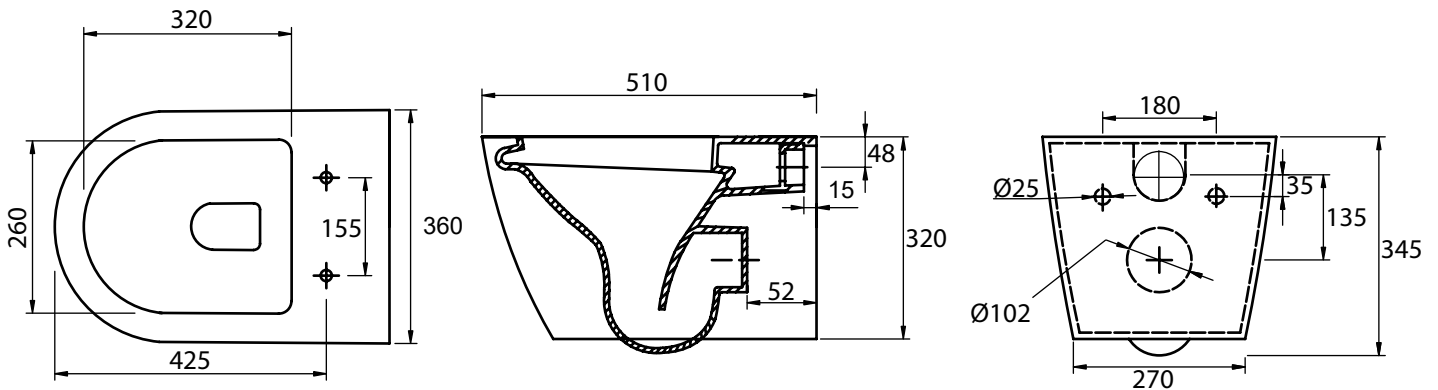

# TECHNICAL DATA SHEET

Oulton Wall Hung WC Pan - CT1511

NO.	Description	Fixings included	Gross Weight
1	Soft Close Toilet Seat	YES	2KG
2	Wall Hung WC Pan	YES	25KG

## DIMENSIONS

DIAGRAMS NOT TO SCALE | ALL DIMENSIONS IN MM TOLERANCE OF ± 5MM  
ALL PRODUCTS CONFORM TO BRITISH STANDARDS

\*Dimensions are subject to change, customers are advised to measure actual product before commencing installation.  
\*\*Fixing point dimensions are for guidance only. The positions of fixings must be checked when product is received.

Key Dimensions Descriptions	Key Dimensions (mm)
Front to Back Footprint	390mm
Left to Right Footprint	270mm
Bowl Front to Back	320mm
Bowl Left to Right	260mm
Pan Height (+ Sump)	320mm (345mm)
Pan Overall front to Back	510mm