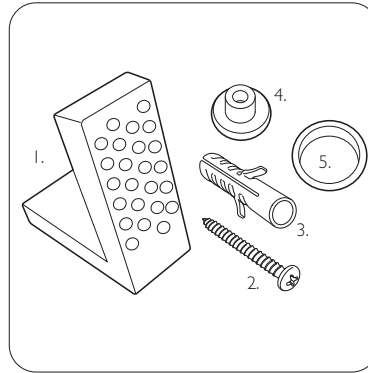

TECHNICAL DATA SHEET

Aston Back To Wall WC Pan - CT1514

NO.	Description	Fixings included	Gross Weight
1	Soft Close Toilet Seat	YES	2.8KG
2	Back to Wall WC	YES	28KG

Floor Fixings

- 1. 2x Nylon Floor Bracket
- 2. 4x Stainless Steel Screws
- 3. 2x Nylon Screw Plugs
- 4. 2x Nylon Screw Collars
- 5. 2x Nylon Collar Caps (Metalic Finish)

Spare Code: SP14211

DIMENSIONS

DIAGRAMS NOT TO SCALE | ALL DIMENSIONS IN MM TOLERANCE OF ± 5MM

ALL PRODUCTS CONFORM TO BRITISH STANDARDS

*Dimensions are subject to change, customers are advised to measure actual product before commencing installation.

A - Comfort Cistern (CT1705) for furniture installations.

Q - Rim type?

A - Rimless

Key Dimensions Descriptions	Key Dimensions (mm)
Front to Back Footprint	355mm
Left to Right Footprint	230mm
Bowl Front to Back	330mm
Bowl Left to Right	280mm
Pan Height	460mm
Pan Overall front to Back	505mm
Centre Flush Inlet to Floor	405mm
Centre Waste Outlet to Floor	185mm
Width of Void	200mm
Is there a Ceramic Brace Bar	No
Distance from Spigot to back of Pan	30mm