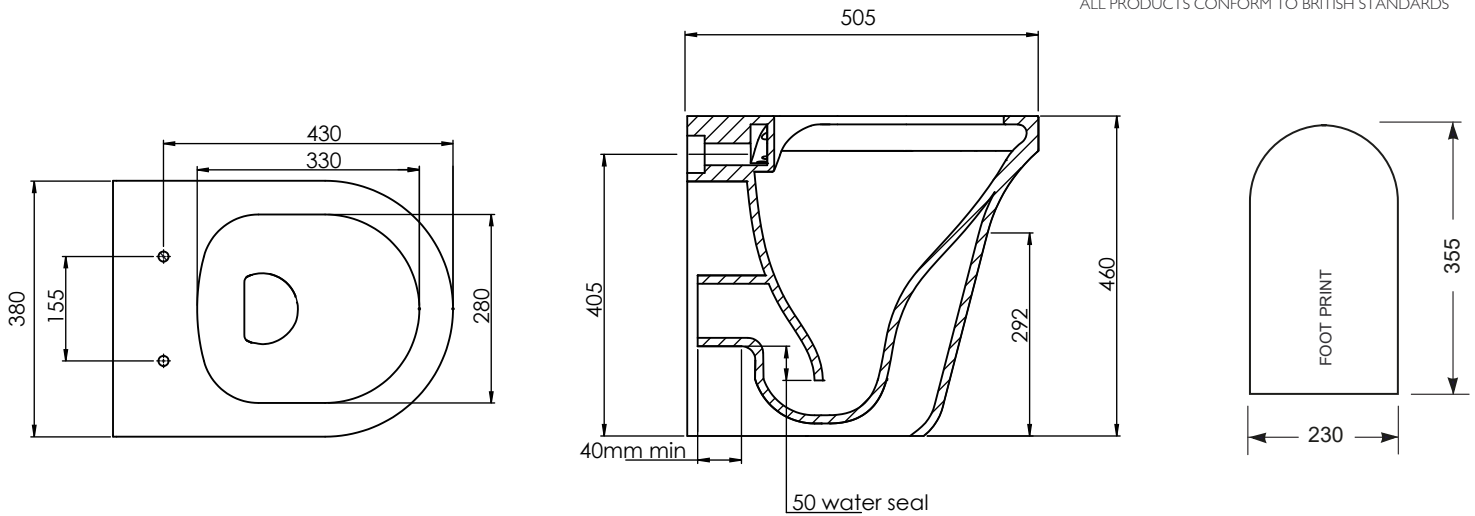

TECHNICAL DATA SHEET

Aston Back To Wall WC Pan - CT1514

NO.	Description	Fixings included	Gross Weight
1	Soft Close Toilet Seat	YES	2.8KG
2	Back to Wall WC	YES	28KG

Floor Fixings

- 1. 2x Nylon Floor Bracket
- 2. 4x Stainless Steel Screws
- 3. 2x Nylon Screw Plugs
- 4. 2x Nylon Screw Collars
- 5. 2x Nylon Collar Caps (Metalic Finish)

Spare Code: SP14211

DIMENSIONS

DIAGRAMS NOT TO SCALE | ALL DIMENSIONS IN MM TOLERANCE OF ± 5MM

ALL PRODUCTS CONFORM TO BRITISH STANDARDS

*Dimensions are subject to change, customers are advised to measure actual product before commencing installation.

A - Comfort Cistern (CT1705) for furniture installations.

Q - Rim type?

A - Rimless

Key Dimensions Descriptions	Key Dimensions (mm)
Front to Back Footprint	355mm
Left to Right Footprint	230mm
Bowl Front to Back	330mm
Bowl Left to Right	280mm
Pan Height	460mm
Pan Overall front to Back	505mm
Centre Flush Inlet to Floor	405mm
Centre Waste Outlet to Floor	185mm
Width of Void	200mm
Is there a Ceramic Brace Bar	No
Distance from Spigot to back of Pan	30mm