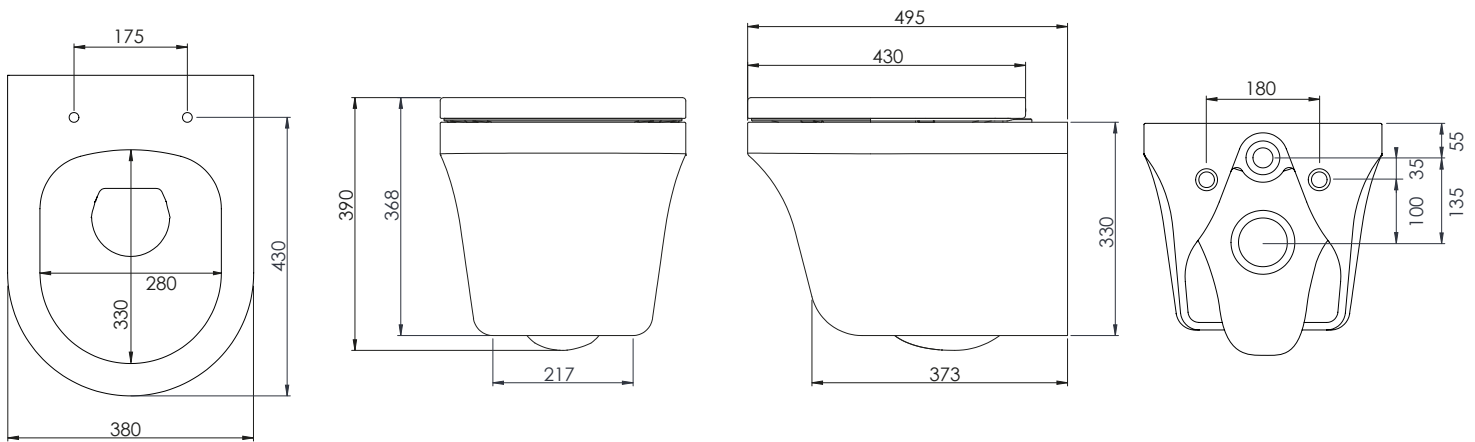

TECHNICAL DATA SHEET

Aston Wall Hung WC - CT1515

NO.	Description	Fixings included	Gross Weight
1	Soft Close Toilet Seat	YES	2.8KG
2	Wall Hung WC	YES	24KG

Spares Codes

Wall Hung Pan Fixings - SPI 8524

DIMENSIONS

DIAGRAMS NOT TO SCALE | ALL DIMENSIONS IN MM TOLERANCE OF ± 5MM

ALL PRODUCTS CONFORM TO BRITISH STANDARDS

*Dimensions are subject to change, customers are advised to measure actual product before commencing installation.

Q - Does the pan use Concealed fixings?

A - Yes, supplied with pan.

Q - How do I access the concealed fixings?

A - Concealed fixings are secured through the seat fixing holes before seat is assembled.

Key Dimensions Descriptions	Key Dimensions (mm)
Front to Back Footprint	340mm
Left to Right Footprint	230mm
Bowl Front to Back	330mm
Bowl Left to Right	280mm
Pan Height	330mm
Pan Overall front to Back	495mm