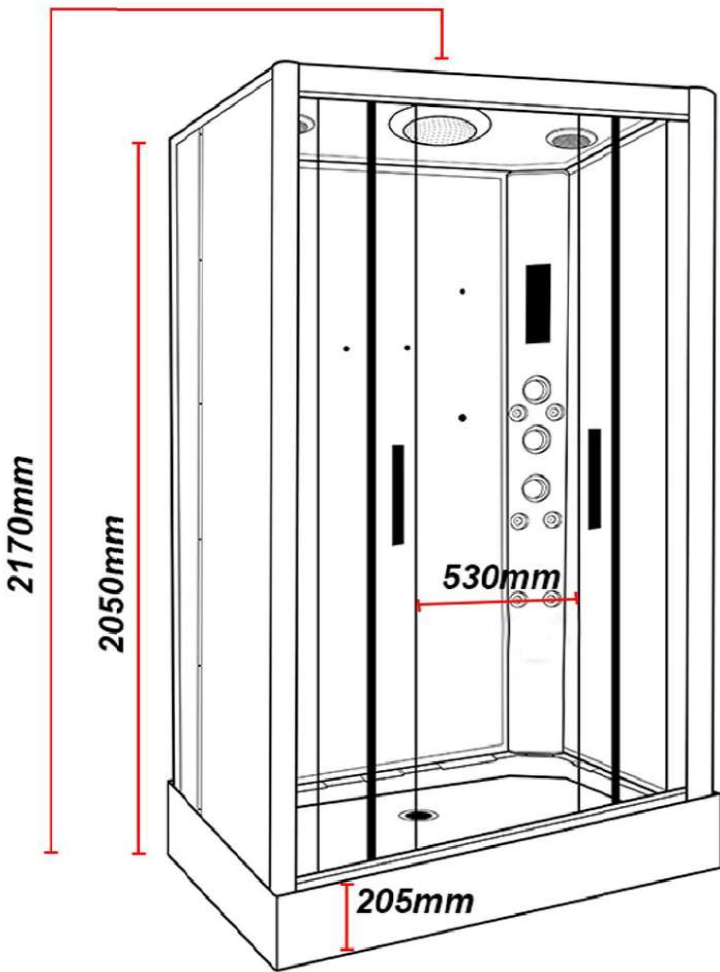

# D14

Underside view of the tray

Please ensure you have at least 400mm each side of your shower for assembly and servicing

Internal Height for this shower is 2000mm 6'6"

Whilst we endeavour to ensure our measurements are correct they should be used as a guide only. Insignia accept no responsibility as size, design and specification may change without prior notice.