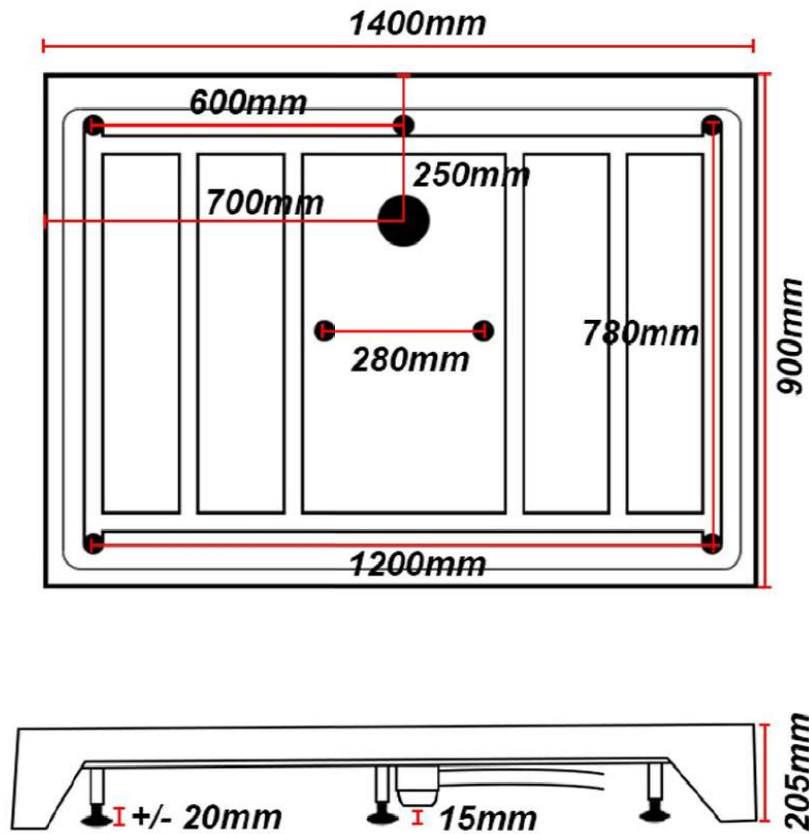

# D14

Underside view of the tray

Please ensure you have at least 400mm each side of your shower for assembly and servicing

Internal Height for this shower is 2000mm 6'6"

Whilst we endeavour to ensure our measurements are correct they should be used as a guide only. Insignia accept no responsibility as size, design and specification may change without prior notice.