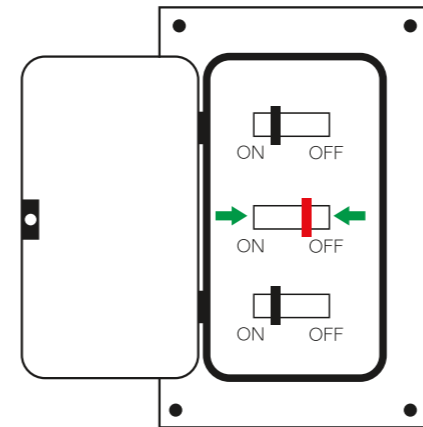

atomi Smart®

Installation Guide

Smart WiFi
Outdoor Wall Light

What's included

What's NOT included

Product appearance may vary from image shown.
Please consult your local hardware store for the proper sealant.

CAUTION

Risk of fire. This product must be installed in accordance with the applicable installation code by a person familiar with the construction and operation of the product and the hazards involved.

DANGER!

RISK OF SHOCK. DISCONNECT POWER BEFORE INSTALLATION.

1

2

3

4

5

G Ground Z Hot W Neutral