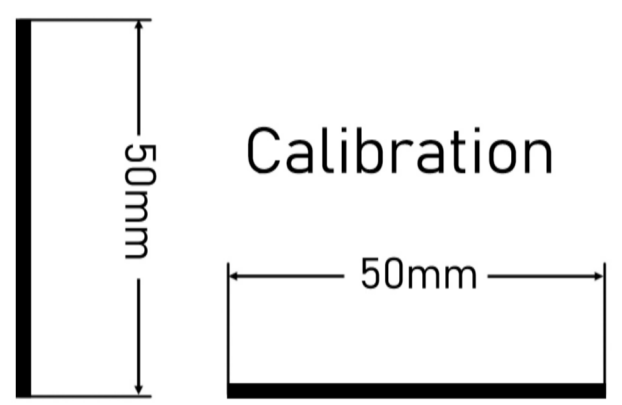

- Cut out gauge where indicated.
- For gauge extension line up arrow points and stick
- Check Calibration before measuring

4	37
4 ½	
5	38
5 ½	39
6	40
6 ½	41
7	42
7 ½	43
8	44
8 ½	45
9	46
9 ½	
10	
10 ½	
11	
11 ½	

© Sole Buddy 2020