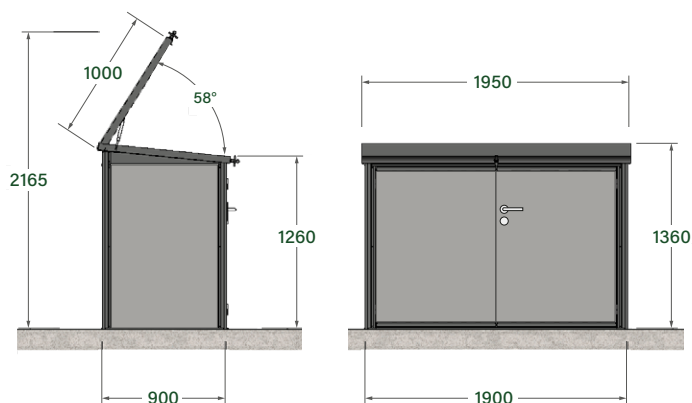

With a 3,000L capacity the Horizontal Shed ideal for storing bikes, wheelie bins or an array of other household items.

Designed to ensure belongings remain safe and secure, it is made from a 0.6mm thick, powder coated, galvanised steel and features a robust locking system and solid, anti-slip, weatherproof floor. Available in anthracite grey and sage green, this horizontal storage has outward opening double doors and a hinged lid with opening clips for easy access.

Product Name: Horizontal Metal Storage

Manufacture: Manufactured in the UK

Product Description: 6ft 4" x 3ft 2" / 3,000 Litre Steel Storage

Assembly: Self-assembly - Two people required

Product Colour	Anthracite Grey (RAL 7012/7016) ●	Sage Green (RAL 7003/7009) ●
Product Code	0245 - Grey	0246 - Green
Product Material Specification	Corrosion Resistant Galvanised Steel EN10346	
	Panel Thickness: 0.6mm	
Fixings Specification	Stainless Steel	
Product Coating Specification	Full Polyester Powder Coated	
Warranty	25 year Warranty	
Gas Strut Information	Doors: 2 x Gas Strut; 2 Position to Allow 90° and 120° Opening	
	Lid: 2 x Gas Strut for Easy Access	
Floor Specification	Slip Resistant 9mm Grey Phenolic Floor	
Hinge Specification	Stainless Steel	
Door Furniture Materials	Door 1 Hardware: Stainless Steel Lever Door Handle and Euro Mortice Lock	
	Door 2 Hardware: 2 x Diecast Zinc Alloy Flush Bolts	
	Lid Hardware: Chrome T Bar Handle	
Lid Assembly	3 x Chains Supplied for Easy Wheelie Bin Access	
Tool Panel Hangers	2 x Internal Door Panels with Integrated Tool Hanging Facility	
Ventilation	Integrated Ventilation	
Ground Anchor Kit	4 x Stainless Steel Fixings and Expansion Plugs	
Product Weight (kg)	108	
Product Capacity (m3)	3.0	
Product Capacity (L)	3,000	

Internal Dimensions (mm)

External Dimensions (mm)

Floorplan - 1900 x 900 (mm)