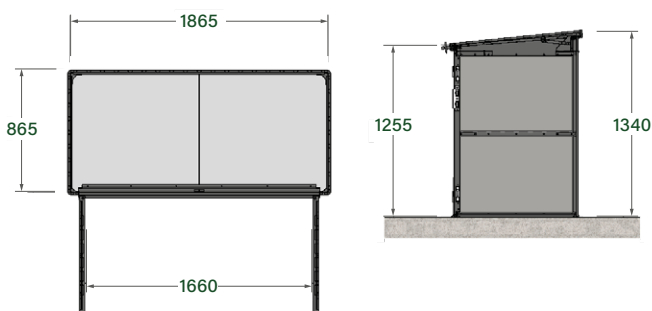

With a 3,000L capacity the Horizontal Shed ideal for storing bikes, wheelie bins or an array of other household items.

Designed to ensure belongings remain safe and secure, it is made from a 0.6mm thick, powder coated, galvanised steel and features a robust locking system and solid, anti-slip, weatherproof floor. Available in anthracite grey and sage green, this horizontal storage has outward opening double doors and a hinged lid with opening clips for easy access.

Product Name: Horizontal Metal Storage

Manufacture: Manufactured in the UK

Product Description: 6ft 4" x 3ft 2" / 3,000 Litre Steel Storage

Assembly: Self-assembly - Two people required

Product Colour	Anthracite Grey (RAL 7012/7016) ●	Sage Green (RAL 7003/7009) ●
Product Code	0245 - Grey	0246 - Green
Product Material Specification	Corrosion Resistant Galvanised Steel EN10346	
	Panel Thickness: 0.6mm	
Fixings Specification	Stainless Steel	
Product Coating Specification	Full Polyester Powder Coated	
Warranty	25 year Warranty	
Gas Strut Information	Doors: 2 x Gas Strut; 2 Position to Allow 90° and 120° Opening	
	Lid: 2 x Gas Strut for Easy Access	
Floor Specification	Slip Resistant 9mm Grey Phenolic Floor	
Hinge Specification	Stainless Steel	
Door Furniture Materials	Door 1 Hardware: Stainless Steel Lever Door Handle and Euro Mortice Lock	
	Door 2 Hardware: 2 x Diecast Zinc Alloy Flush Bolts	
	Lid Hardware: Chrome T Bar Handle	
Lid Assembly	3 x Chains Supplied for Easy Wheelie Bin Access	
Tool Panel Hangers	2 x Internal Door Panels with Integrated Tool Hanging Facility	
Ventilation	Integrated Ventilation	
Ground Anchor Kit	4 x Stainless Steel Fixings and Expansion Plugs	
Product Weight (kg)	108	
Product Capacity (m3)	3.0	
Product Capacity (L)	3,000	

Internal Dimensions (mm)

External Dimensions (mm)

Floorplan - 1900 x 900 (mm)