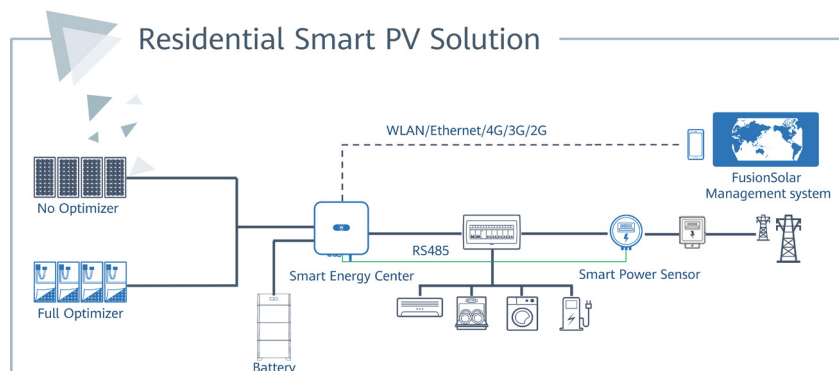

Each panel has the option to be optimised to maximise performance

Smart String Inverter & Storage System

Huawei 3.0KTL-L1 3kW Smart Inverter, AC, Opti Ready. ARC Protection (see below).

Huawei Luna 5kWh Battery Pack

Phone/PC Monitoring System

SMART DONGLE - A-05 Wlan-FE Dongle, Communication. Smart Home monitoring portal for up to 10 Devices.

Each package includes:

- A complete report based on your specific system.
- Full design specific to your house roof.
- Specialist mounting system which suits your type of roof tile.
- Complete installation service with MCS commissioning.
- Handover pack with manuals, warranty information and maintenance advice.
- 24 month Installation warranty to cover any issues, post installation.

Active Safety

DC Arc Fault has been found the major cause of fire in PV system

What is Arc Fault?

Electrical breakdown of air that produces a prolonged electrical discharge.

What is the harm?

Temperature reaching above 3000 degrees celcius easily causes fires.