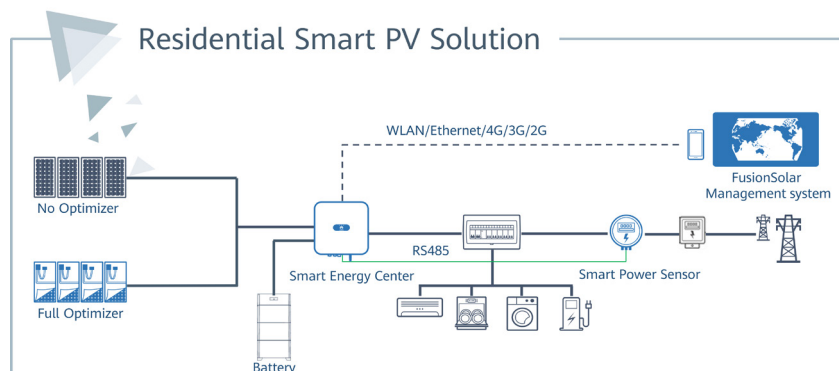

Each panel has the option to be optimised to maximise performance

Smart String Inverter & Storage System

3.68KTL-L1 3.6kW Smart Inverter, AC, Opti-Ready. ARC Protection (see below).

Huawei Luna 5kWh Battery Pack

Phone/PC Monitoring System

SMART DONGLE - A-05 Wlan-FE Dongle, Communication. Smart Home monitoring portal for up to 10 Devices.

Each package includes:

- A complete report based on your specific system.
- Full design specific to your house roof.
- Specialist mounting system which suits your type of roof tile.
- Complete installation service with MCS commissioning.
- Handover pack with manuals, warranty information and maintenance advice.
- 24 month Installation warranty to cover any issues, post installation.

Active Safety

DC Arc Fault has been found the major cause of fire in PV system

What is Arc Fault?

Electrical breakdown of air that produces a prolonged electrical discharge.

What is the harm?

Temperature reaching above 3000 degrees celcius easily causes fires.