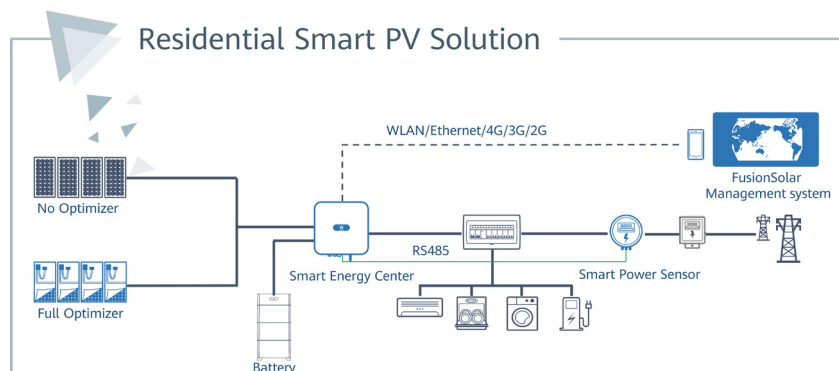

Each panel has the option to be optimised to maximise performance

Smart String Inverter & Storage System

6KTL-L1 6kW Smart Inverter, AC, Opti-Ready. ARC Protection (see below).

Huawei Luna 5kWh Battery Pack

Phone/PC Monitoring System

SMART DONGLE - A-05 Wlan-FE Dongle, Communication. Smart Home monitoring portal for up to 10 Devices.

Each package includes:

- A complete report based on your specific system.
- Full design specific to your house roof.
- Specialist mounting system which suits your type of roof tile.
- Complete installation service with MCS commissioning.
- Handover pack with manuals, warranty information and maintenance advice.
- 24 month Installation warranty to cover any issues, post installation.

Active Safety

DC Arc Fault has been found the major cause of fire in PV system

What is Arc Fault?

Electrical breakdown of air that produces a prolonged electrical discharge.

What is the harm?

Temperature reaching above 3000 degrees celcius easily causes fires.