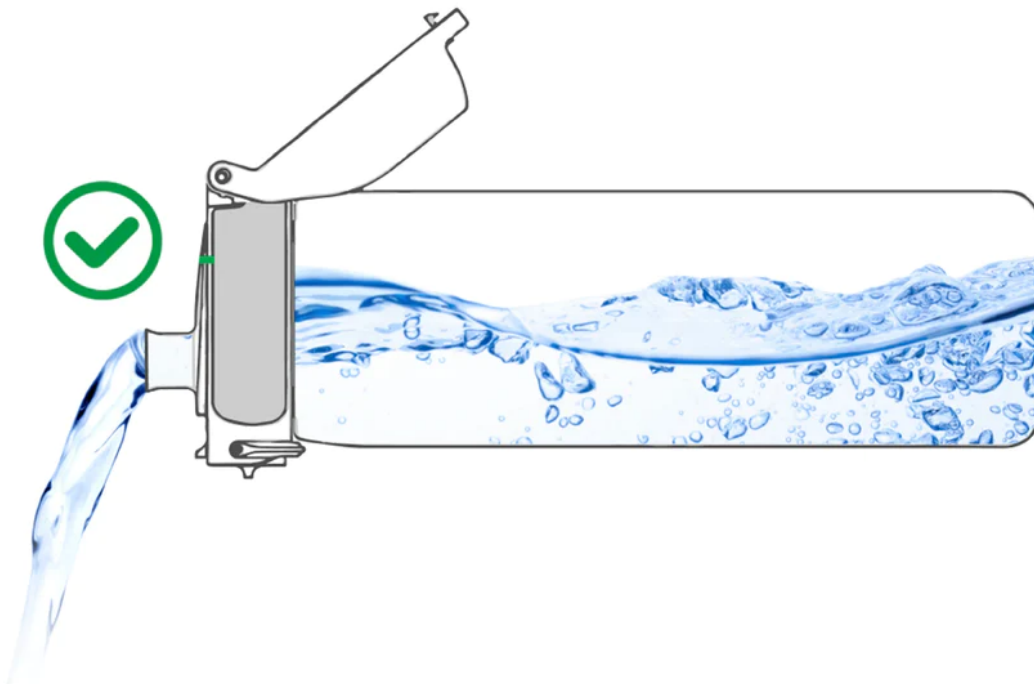

Feb 9, 2023

ION8

How to use your ION8

One handed

All OneTouch ION8 bottle have a flip-top lid that **opens one-handed** with one simple click.

Smooth Liquid Flow

Included in each of the bottles is an **air vent** which allows for smooth and spill free liquid flow for rapid hydration.

Drink in Comfort

The side positioned spout means you can **drink in comfort** with no extreme tilt or neck strain.

Clear Line of Sight

Our new Ion8 OneTouch 2.0 **full flip lid** folds back a full 240° for a safe and clear line of sight meaning you can drink and still see ahead.

Small Tilt

Never Over Tilt

Over tilting can cause water to escape through the air vent and will cause spillage and reduce smooth liquid flow.

Leakproof

When not in use ION8 bottles are 100% leakproof with **triple lock security** for peace of mind on-the-go.