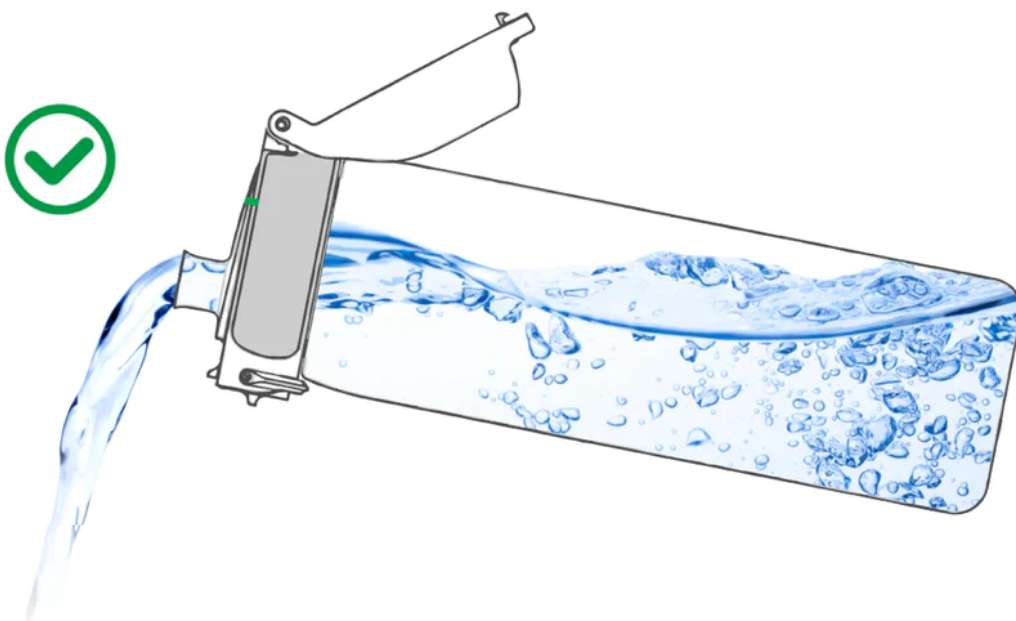

Feb 9, 2023

ION8

How to use your ION8

One handed

All OneTouch ION8 bottle have a flip-top lid that **opens one-handed** with one simple click.

Smooth Liquid Flow

Included in each of the bottles is an **air vent** which allows for smooth and spill free liquid flow for rapid hydration.

Drink in Comfort

The side positioned spout means you can **drink in comfort** with no extreme tilt or neck strain.

Clear Line of Sight

Our new Ion8 OneTouch 2.0 **full flip lid** folds back a full 240° for a safe and clear line of sight meaning you can drink and still see ahead.

Small Tilt

Never Over Tilt

Over tilting can cause water to escape through the air vent and will cause spillage and reduce smooth liquid flow.

Leakproof

When not in use ION8 bottles are 100% leakproof with **triple lock security** for peace of mind on-the-go.