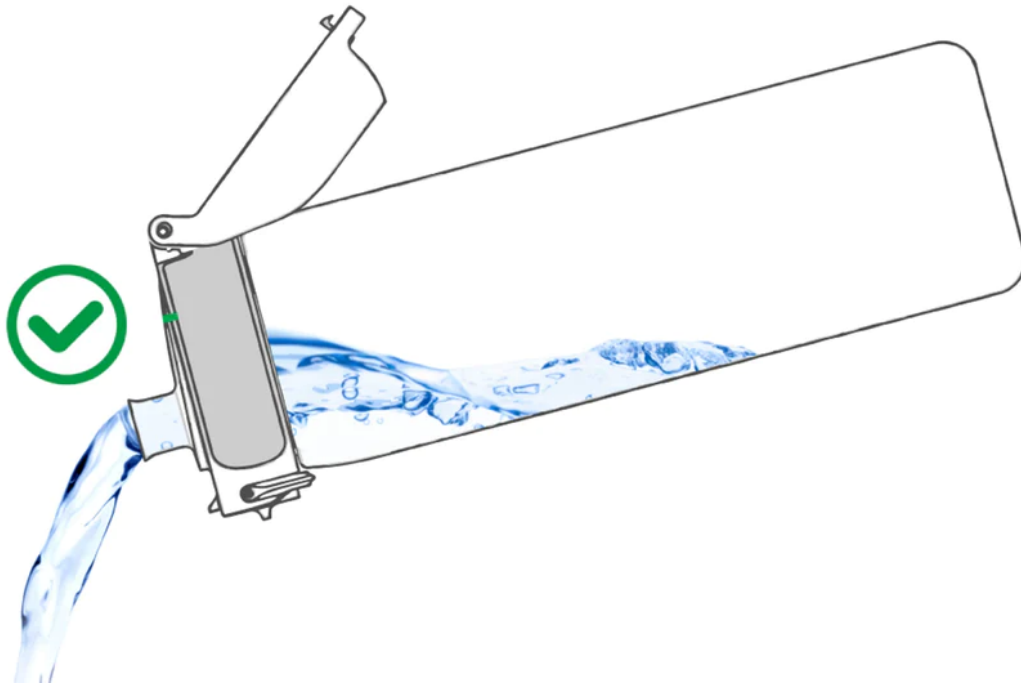

Feb 9, 2023

ION8

How to use your ION8

One handed

All OneTouch ION8 bottle have a flip-top lid that **opens one-handed** with one simple click.

Smooth Liquid Flow

Included in each of the bottles is an **air vent** which allows for smooth and spill free liquid flow for rapid hydration.

Drink in Comfort

The side positioned spout means you can **drink in comfort** with no extreme tilt or neck strain.

Clear Line of Sight

Our new Ion8 OneTouch 2.0 **full flip lid** folds back a full 240° for a safe and clear line of sight meaning you can drink and still see ahead.

Small Tilt

Never Over Tilt

Over tilting can cause water to escape through the air vent and will cause spillage and reduce smooth liquid flow.

Leakproof

When not in use ION8 bottles are 100% leakproof with **triple lock security** for peace of mind on-the-go.