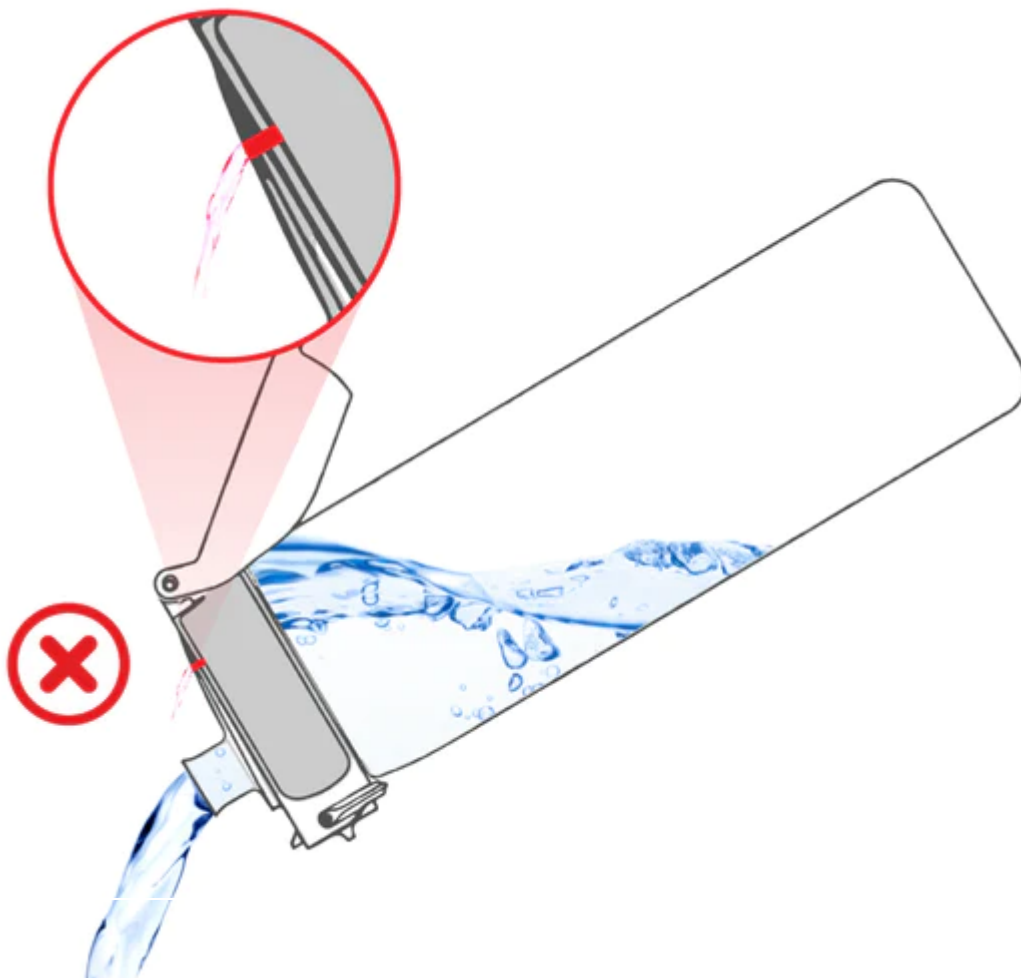

Feb 9, 2023

ION8

How to use your ION8

One handed

All OneTouch ION8 bottle have a flip-top lid that **opens one-handed** with one simple click.

Smooth Liquid Flow

Included in each of the bottles is an **air vent** which allows for smooth and spill free liquid flow for rapid hydration.

Drink in Comfort

The side positioned spout means you can **drink in comfort** with no extreme tilt or neck strain.

Clear Line of Sight

Our new Ion8 OneTouch 2.0 **full flip lid** folds back a full 240° for a safe and clear line of sight meaning you can drink and still see ahead.

Small Tilt

Never Over Tilt

Over tilting can cause water to escape through the air vent and will cause spillage and reduce smooth liquid flow.

Leakproof

When not in use ION8 bottles are 100% leakproof with **triple lock security** for peace of mind on-the-go.