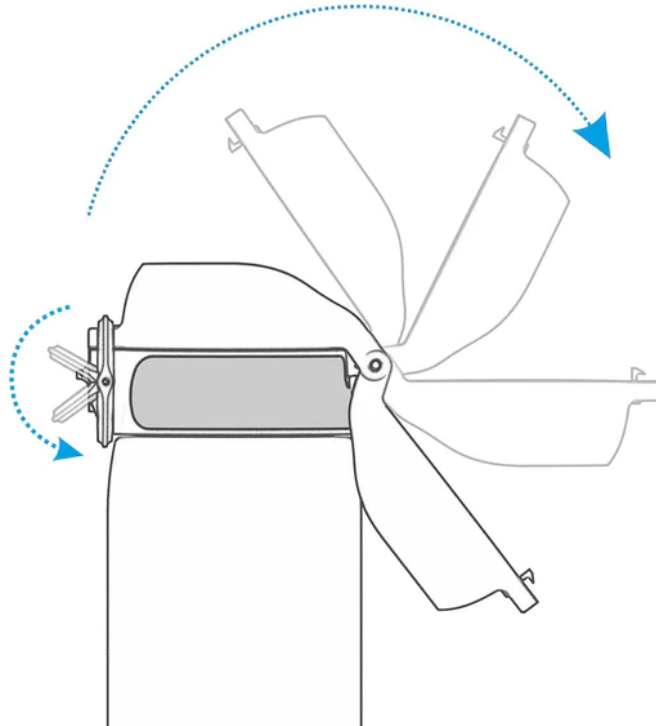

Feb 9, 2023

ION8

How to use your ION8

One handed

All OneTouch ION8 bottle have a flip-top lid that **opens one-handed** with one simple click.

Smooth Liquid Flow

Included in each of the bottles is an **air vent** which allows for smooth and spill free liquid flow for rapid hydration.

Drink in Comfort

The side positioned spout means you can **drink in comfort** with no extreme tilt or neck strain.

Clear Line of Sight

Our new Ion8 OneTouch 2.0 **full flip lid** folds back a full 240° for a safe and clear line of sight meaning you can drink and still see ahead.

Small Tilt

Never Over Tilt

Over tilting can cause water to escape through the air vent and will cause spillage and reduce smooth liquid flow.

Leakproof

When not in use ION8 bottles are 100% leakproof with **triple lock security** for peace of mind on-the-go.