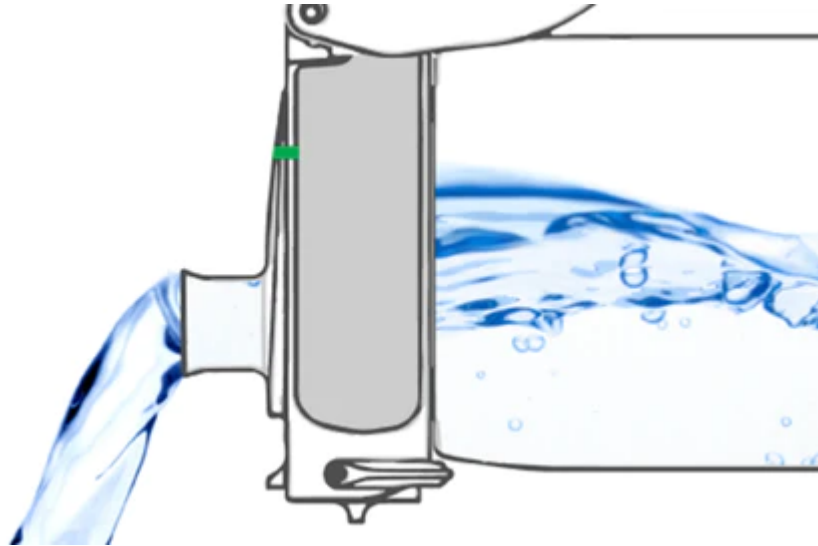

Feb 9, 2023

ION8

How to use your ION8

One handed

All OneTouch ION8 bottle have a flip-top lid that **opens one-handed** with one simple click.

Smooth Liquid Flow

Included in each of the bottles is an **air vent** which allows for smooth and spill free liquid flow for rapid hydration.

Drink in Comfort

The side positioned spout means you can **drink in comfort** with no extreme tilt or neck strain.

Clear Line of Sight

Our new Ion8 OneTouch 2.0 **full flip lid** folds back a full 240° for a safe and clear line of sight meaning you can drink and still see ahead.

Small Tilt

Never Over Tilt

Over tilting can cause water to escape through the air vent and will cause spillage and reduce smooth liquid flow.

Leakproof

When not in use ION8 bottles are 100% leakproof with **triple lock security** for peace of mind on-the-go.