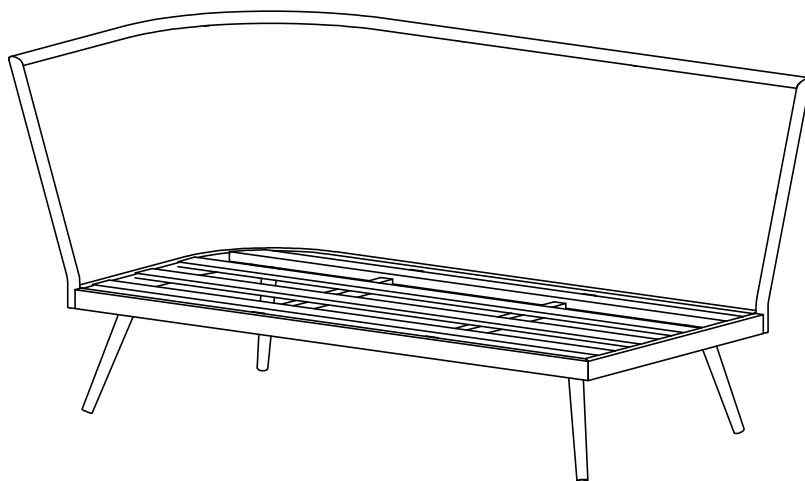

HARBOUR
L I F E S T Y L E

Assembly Instructions for Monterrey & Palma 2 Seat Corner Left Hand

www.harbourlifestyle.co.uk

If you have any questions or require additional support, please contact the team at customerservices@harbourlifestyle.co.uk. Alternatively you can contact us via telephone on **01223 626006**.