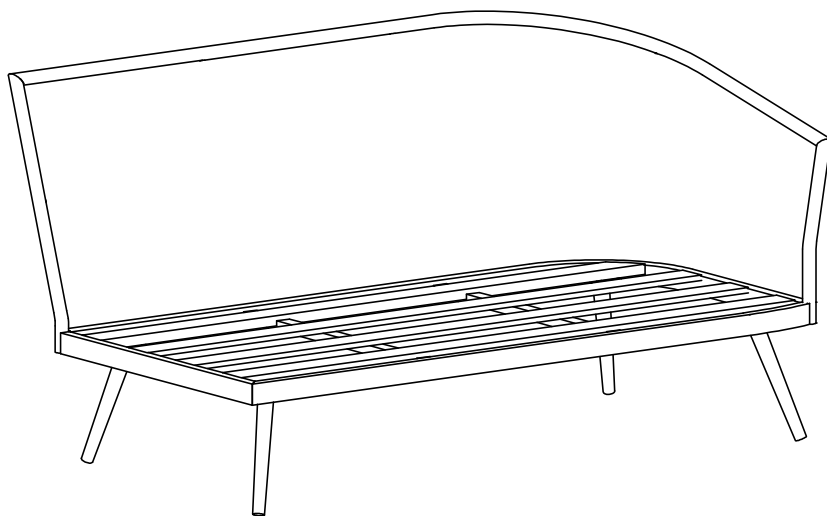

step2

HARBOUR
L I F E S T Y L E

Assembly Instructions for Monterrey & Palma 2 Seat Right Hand Sofa

www.harbourlifestyle.co.uk

If you have any questions or require additional support, please contact the team at customerservices@harbourlifestyle.co.uk. Alternatively you can contact us via telephone on **01223 626006**.