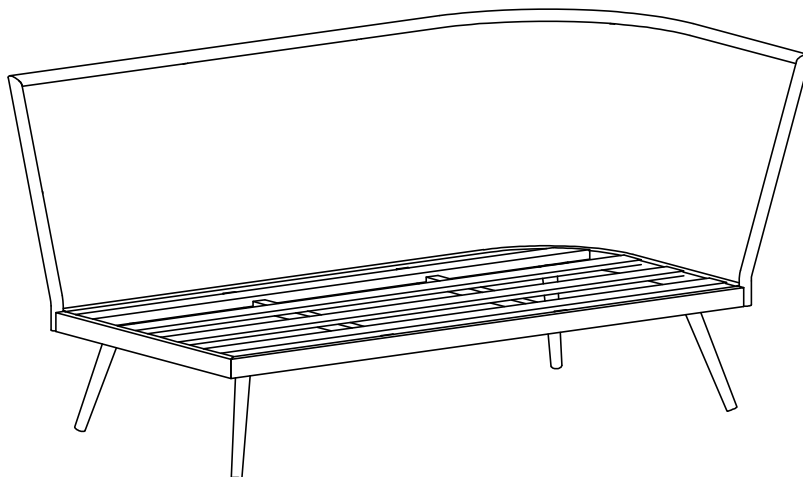

step2

HARBOUR
L I F E S T Y L E

Assembly Instructions for Monterrey & Palma 2 Seat Left Hand Sofa

www.harbourlifestyle.co.uk

If you have any questions or require additional support, please contact the team at customerservices@harbourlifestyle.co.uk. Alternatively you can contact us via telephone on **01223 626006**.