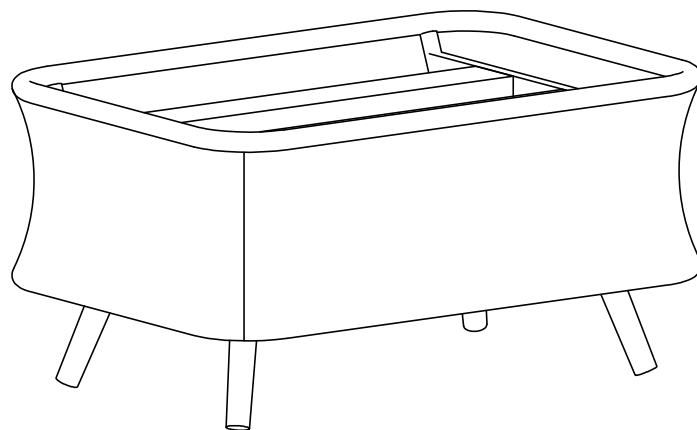

step2

step3

HARBOUR
L I F E S T Y L E

Assembly Instructions for Monterrey & Palma Stool

www.harbourlifestyle.co.uk

If you have any questions or require additional support, please contact the team at customerservices@harbourlifestyle.co.uk. Alternatively you can contact us via telephone on **01223 626006**.