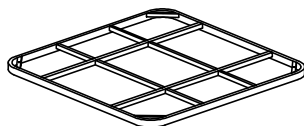

Assembly Instructions

A

1PC

B

1PC

C

1PC

D

1/4*20mm

4PCS

E

Ø6*Ø18

4PCS

F

1PC

step1

step2

step3