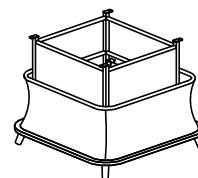

step2

HARBOUR
L I F E S T Y L E

Assembly Instructions for Monterrey & Palma Square Rising Table

www.harbourlifestyle.co.uk

If you have any questions or require additional support, please contact the team at customerservices@harbourlifestyle.co.uk. Alternatively you can contact us via telephone on **01223 626006**.

Assembly Instructions

A

1PC

B

1PC

C

1PC

D

1/4*20mm

4PCS

E

Ø6*Ø18

4PCS

F

1PC

step1