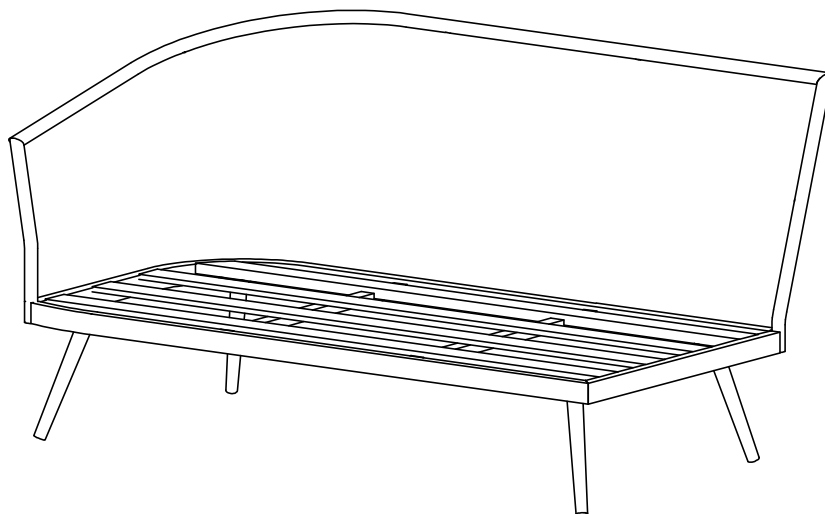

step2

HARBOUR
L I F E S T Y L E

Assembly Instructions for Monterrey & Palma 2 Seat Left Hand Sofa

www.harbourlifestyle.co.uk

If you have any questions or require additional support, please contact the team at customerservices@harbourlifestyle.co.uk. Alternatively you can contact us via telephone on **01223 626006**.