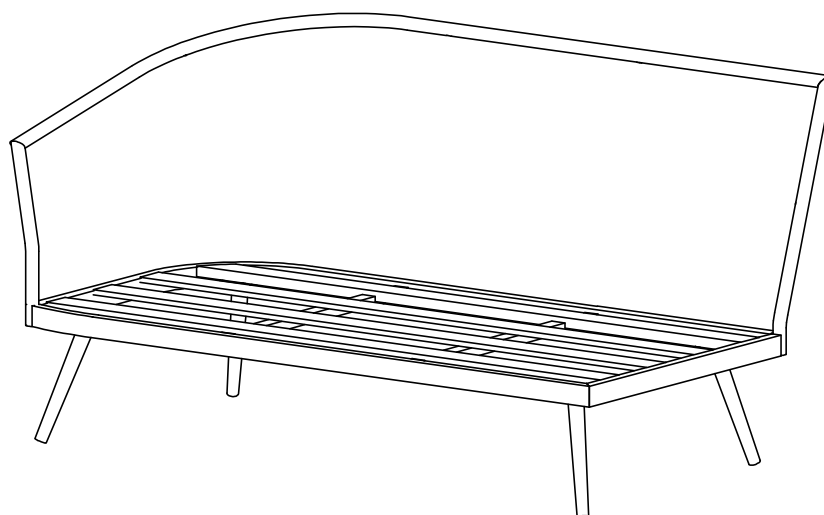

step2

HARBOUR
L I F E S T Y L E

Assembly Instructions for Monterrey & Palma 2 Seat Right Hand Sofa

www.harbourlifestyle.co.uk

If you have any questions or require additional support, please contact the team at customerservices@harbourlifestyle.co.uk. Alternatively you can contact us via telephone on **01223 626006**.