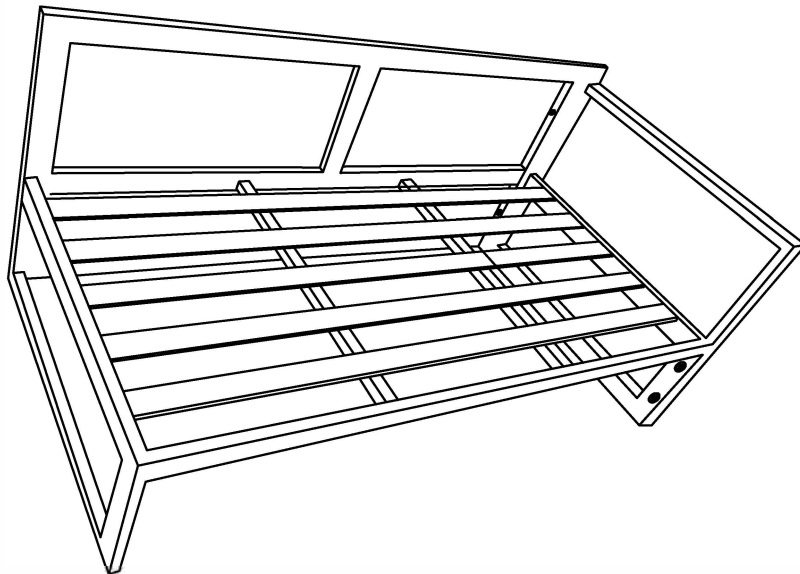

HARBOUR
L I F E S T Y L E

Assembly Instructions for Havana Corner Group with Sunlounger

www.harbourlifestyle.co.uk

If you have any questions or require additional support, please contact the team at customerservices@harbourlifestyle.co.uk. Alternatively you can contact us via telephone on **01223 626006**.

A		1pc
B		1pc
D		2pcs
C		2pcs
E		4pcs
		1pc