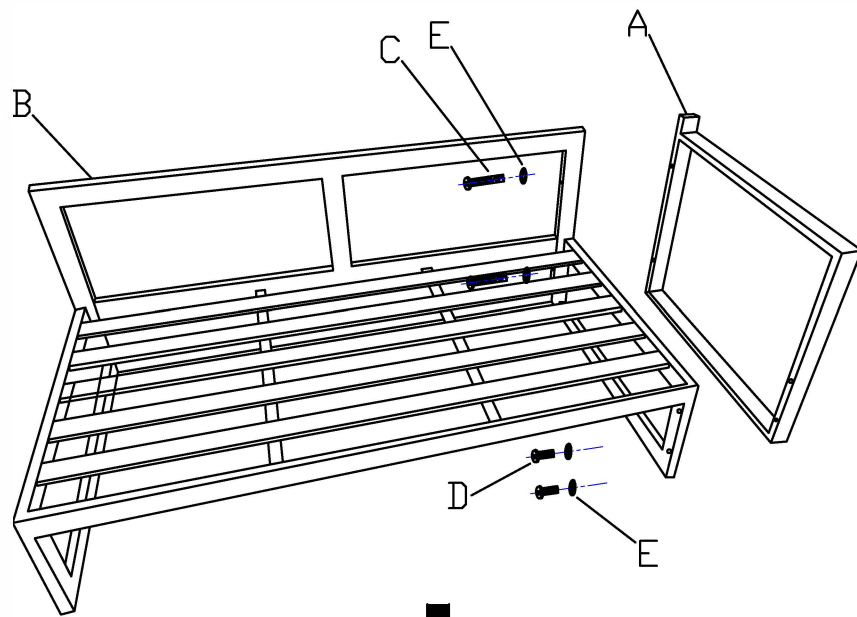

HARBOUR
L I F E S T Y L E

Assembly Instructions for Havana Corner Group with Sunlounger

www.harbourlifestyle.co.uk

If you have any questions or require additional support, please contact the team at customerservices@harbourlifestyle.co.uk. Alternatively you can contact us via telephone on **01223 626006**.

A		1pc
B		1pc
D		2pcs
C		2pcs
E		4pcs
		1pc