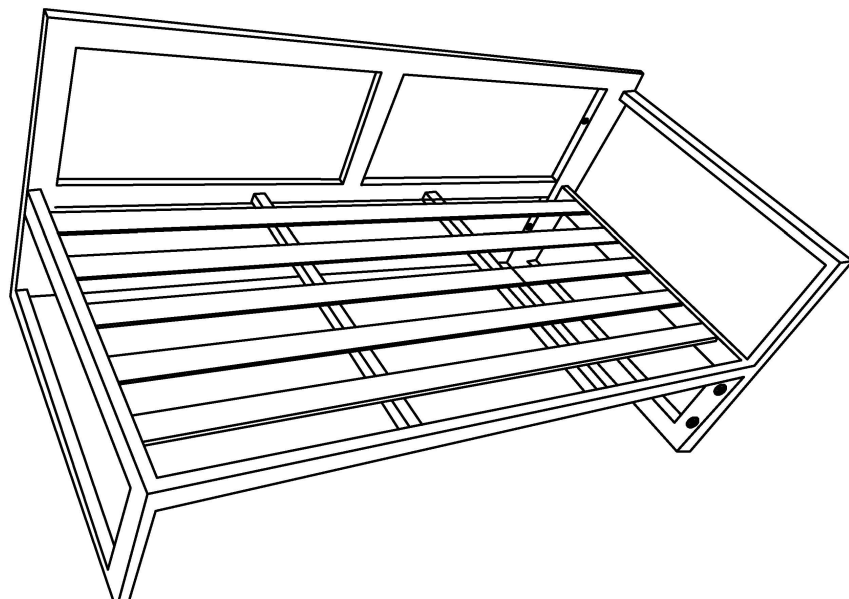

HARBOUR
L I F E S T Y L E

Assembly Instructions for Havana Corner Group with Sunlounger

www.harbourlifestyle.co.uk

If you have any questions or require additional support, please contact the team at customerservices@harbourlifestyle.co.uk. Alternatively you can contact us via telephone on **01223 626006**.

A		1pc
B		1pc
D		2pcs
C		2pcs
E		4pcs
		1pc