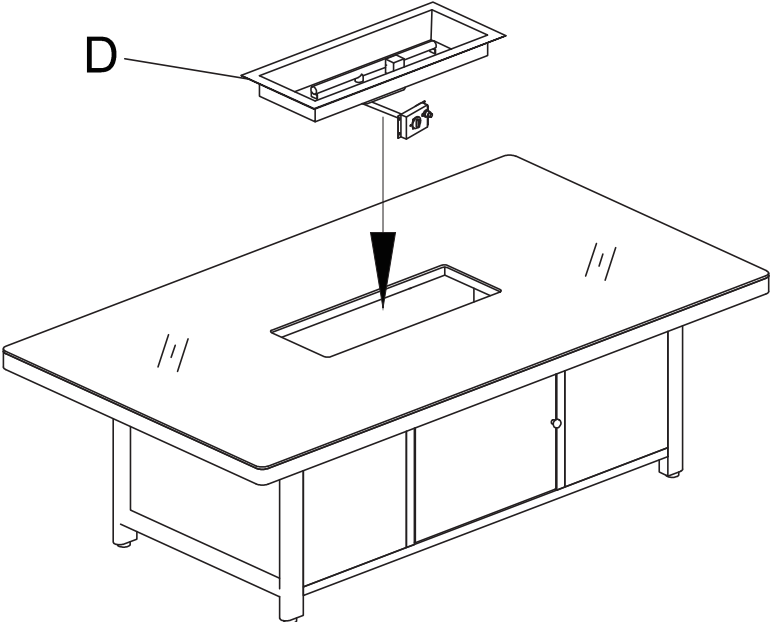

HARBOUR
L I F E S T Y L E

Assembly Instructions for Fabric Luna Sofa/Corner Dining Rectangular Fire Pit Rising Table

www.harbourlifestyle.co.uk

If you have any questions or require additional support, please contact the team at customerservices@harbourlifestyle.co.uk. Alternatively you can contact us via telephone on **01223 626006**.

Assembly Instructions

A  1 PC	B  1 PC	C  1 PC
D  1 PC	E  1 PC	F  1/4x10mm 4PCS
G  1/4x25mm 4PCS	H  8PCS	I  1 PC

STEP 3

STEP 4

STEP 5