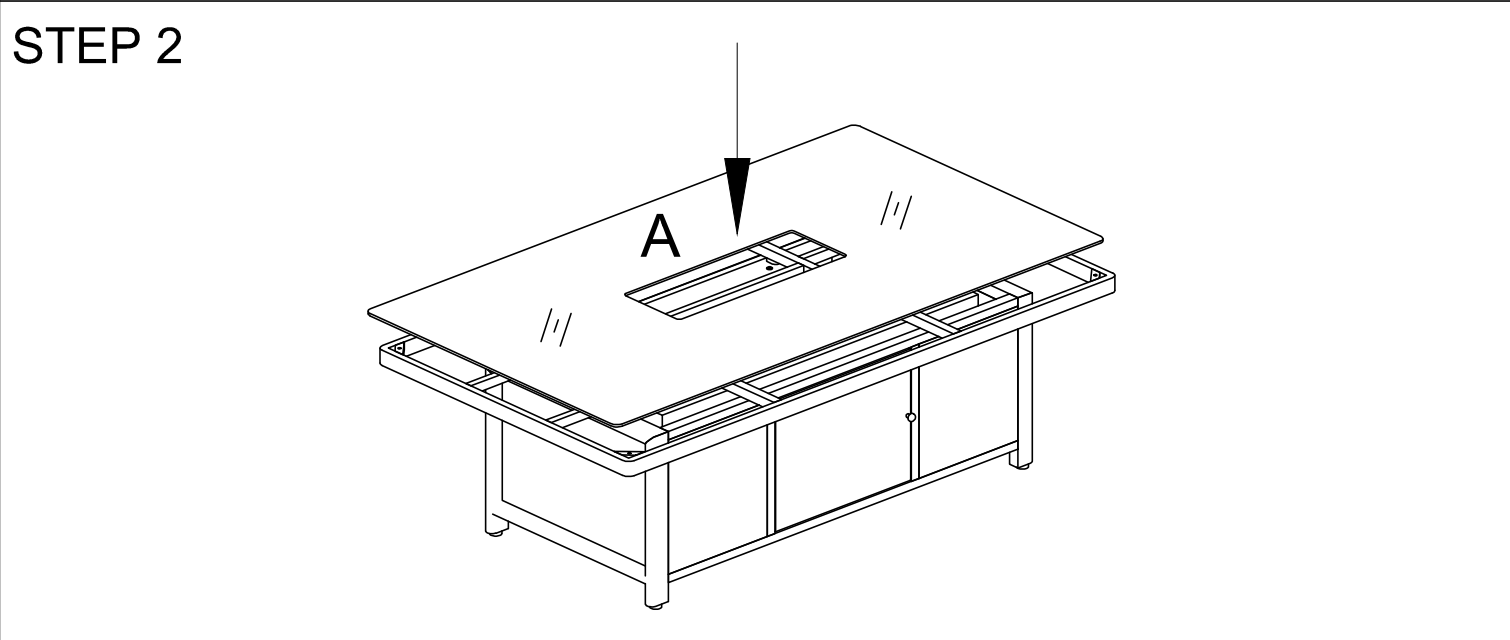

Assembly Instructions

A 1 PC	B 1 PC	C 1 PC
D 1 PC	E 1 PC	F 1/4x10mm 4PCS
G 1/4x25mm 4PCS	H 8PCS	I 1 PC