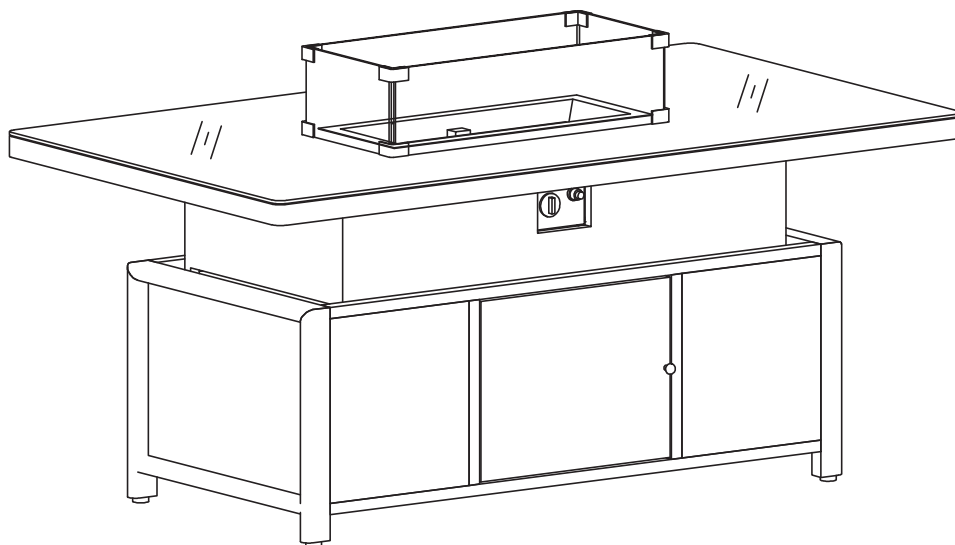

HARBOUR
L I F E S T Y L E

Assembly Instructions for Fabric Luna Sofa/Corner Dining Rectangular Fire Pit Rising Table

www.harbourlifestyle.co.uk

If you have any questions or require additional support, please contact the team at customerservices@harbourlifestyle.co.uk. Alternatively you can contact us via telephone on **01223 626006**.