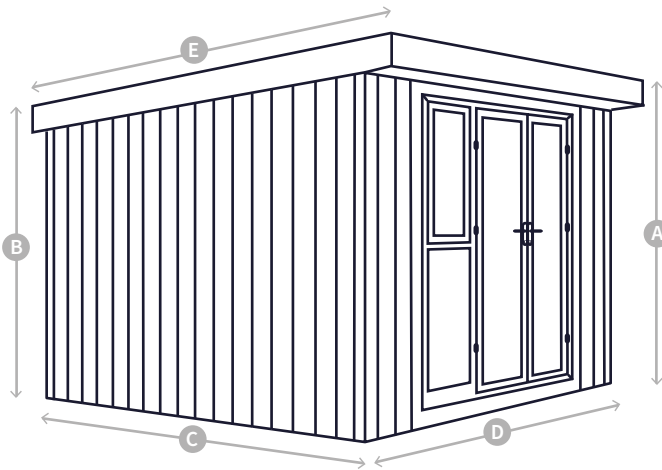

About your Basebox Building

Name:

Long Pod

Rough Size:

8ft x 12ft

(for accurate sizes see details below)

Door Type:

French Door

- A** External Height Front: 2500mm
- B** External Height Back: 2275mm
- C** External Depth: 3840mm
- D** External Width: 2460mm
- E** External Depth Including Overhangs: 4150mm

MM

Internal Dimensions: 2280mm (w) x 3660mm (d)

Internal Area: 8.34m²

Internal Height - Front: 2235mm

Internal Height - Back: 2010mm

External Footprint : 2460mm (w) x 3820mm (d)

External Size with Overhangs: 2460mm (w) x 4150mm (d)

External Height - Front: 2500mm

All pods have a 300mm front overhang on the roof, and a 110mm gutter at the rear.