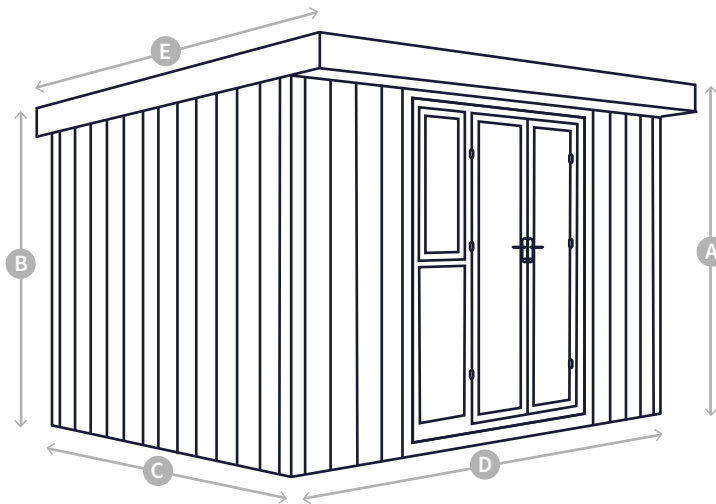

About your Basebox Building

Name:

Wide Pod

Approx Size:

12ft x 8ft

(for accurate sizes see details below)

Door Type:

French Door

- A** External Height Front: 2500mm
- B** External Height Back: 2350mm
- C** External Depth: 2620mm
- D** External Width: 3680mm
- E** External Depth Including Overhangs: 3025mm

MM

Internal Dimensions: 3500mm (w) x 2440mm (d)

Internal Area: 8.54m²

Internal Height - Front: 2235mm

Internal Height - Back: 2085mm

External Footprint : 3680mm (w) x 2620mm (d)

External Size with Overhangs: 3680mm (w) x 3025mm (d)

External Height - Front: 2500mm

All pods have a 300mm front overhang on the roof, and a 110mm gutter at the back.