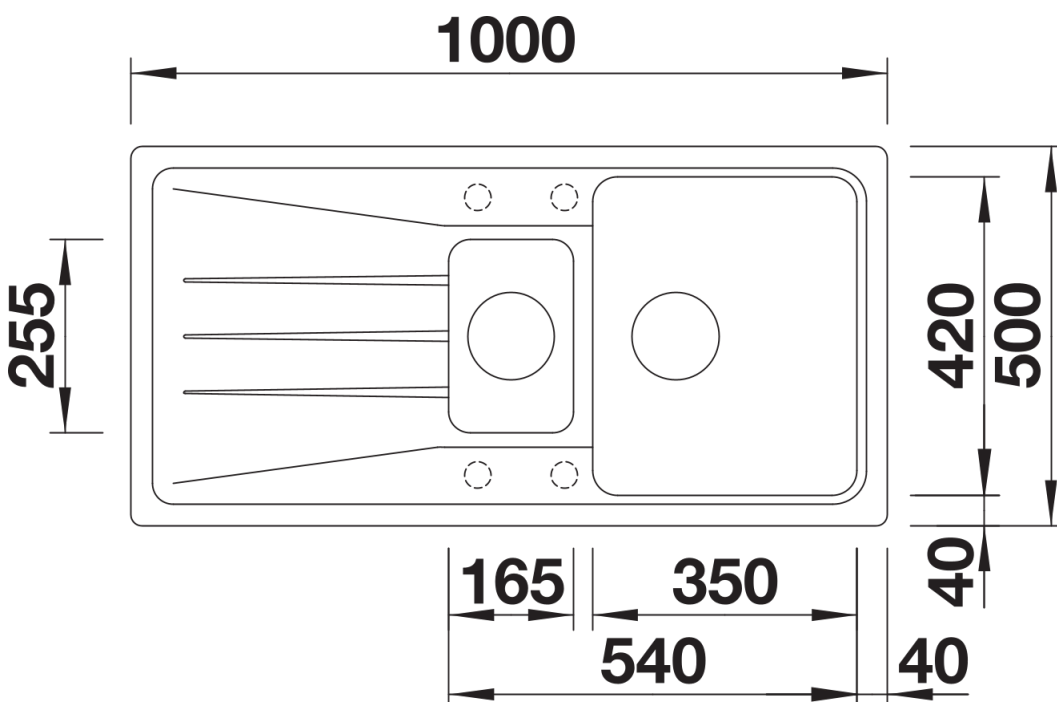

Product information sheet SONA 6 S

Item no. 519853

Benefits

- Modern independent design
- Kitchen tasks are made much easier by the roomy main bowl and practical additional bowl
- Generous, strikingly-profiled tap ledge
- Can be installed reversibly

Colours

SILGRANIT rock grey

Available colours:

- black
- anthracite
- rock grey
- volcano grey
- white
- soft white
- tartufo
- coffee

Planning information

- Cut out: 980 x 480 x R15
- Universal handing

Scope of supply

Waste fitting with space-saving pipe, two 3½" basket strainers, ½ bowl non close basket strainer

Details

Top view

Cut-out

Front view

Side view