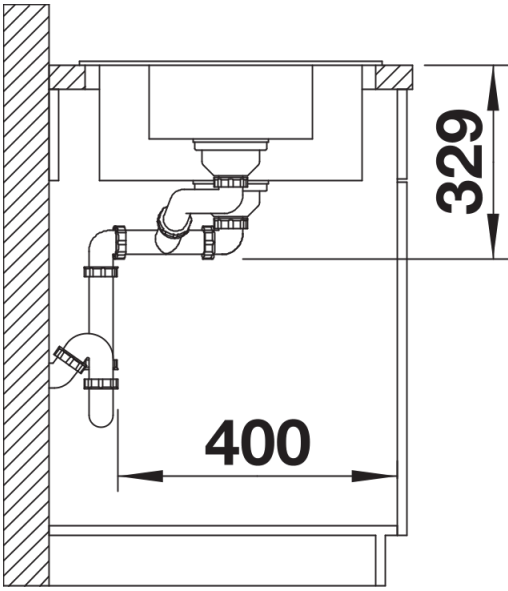

Colours

SILGRANIT rock grey

Available colours:

- black
- anthracite
- rock grey
- volcano grey
- white
- soft white
- tartufo
- coffee

Planning information

- Cut out: 980 x 480 x R15
- Universal handing

Scope of supply

Waste fitting with space-saving pipe, two 3½" basket strainers, ½ bowl non close basket strainer

Details

Top view

Cut-out

Front view

Side view