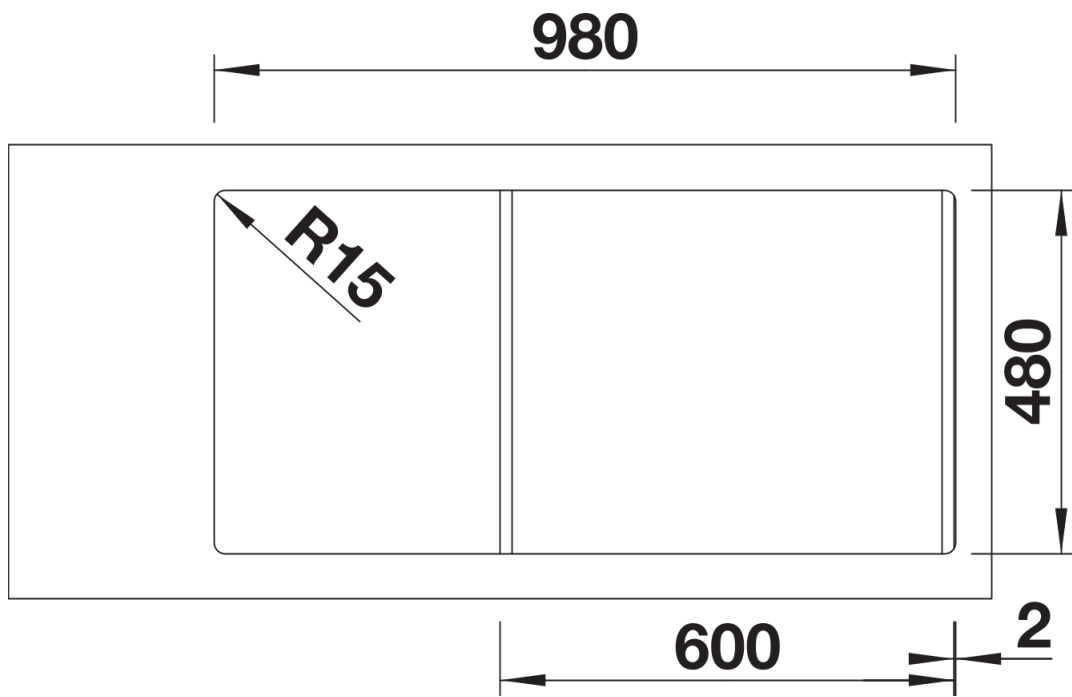

Product information sheet SONA 6 S

Item no. 519853

Benefits

- Modern independent design
- Kitchen tasks are made much easier by the roomy main bowl and practical additional bowl
- Generous, strikingly-profiled tap ledge
- Can be installed reversibly

Colours

SILGRANIT rock grey

Available colours:

- black
- anthracite
- rock grey
- volcano grey
- white
- soft white
- tartufo
- coffee

Planning information

- Cut out: 980 x 480 x R15
- Universal handing

Scope of supply

Waste fitting with space-saving pipe, two 3½" basket strainers, ½ bowl non close basket strainer

Details

Top view

Cut-out

Front view

Side view