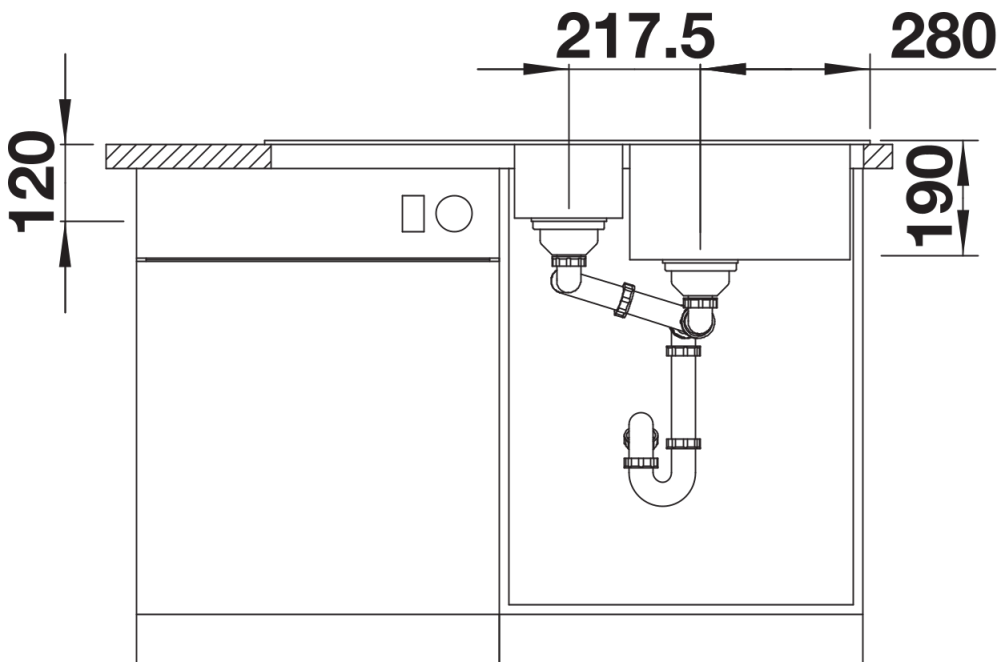

Product information sheet SONA 6 S

Item no. 519853

Benefits

- Modern independent design
- Kitchen tasks are made much easier by the roomy main bowl and practical additional bowl
- Generous, strikingly-profiled tap ledge
- Can be installed reversibly

Colours

SILGRANIT rock grey

Available colours:

- black
- anthracite
- rock grey
- volcano grey
- white
- soft white
- tartufo
- coffee

Planning information

- Cut out: 980 x 480 x R15
- Universal handing

Scope of supply

Waste fitting with space-saving pipe, two 3½" basket strainers, ½ bowl non close basket strainer

Details

Top view

Cut-out

Front view

Side view