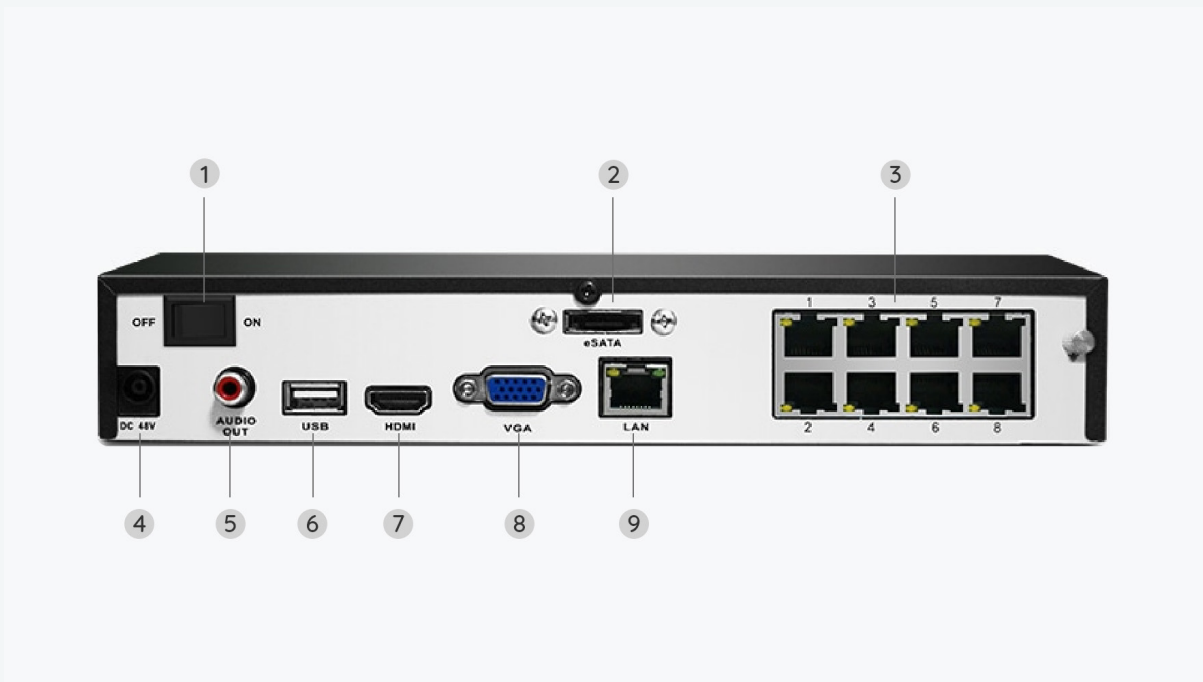

- 1 On/Off Switch
- 2 eSATA
- 3 RJ45
- 4 Power Input
- 5 Audio Out
- 6 USB Port
- 7 HDMI Port
- 8 VGA Port
- 9 Network