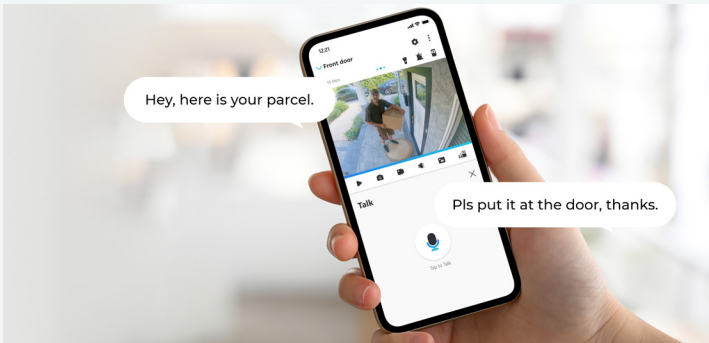

24/7 Recording

Work with Reolink NVRs to save days of your 24/7 footage.

Smart Detection & Alerts

Get instant notifications once a person, vehicle or animal is detected.

Remote Access

Access your live feed anytime anywhere via Reolink App/Client.

Customized Motion Zone

Map out your detection to only get alerts about specific areas.

Next-Level Clarity in 12MP

Home security has entered the 12MP era. Get a clear and detailed view of your home, and see everything with incredible clarity.

Talk Like You're There

The built-in mic and speaker allow you to communicate clearly with arriving guests or deter intruders with a "Get Away" message.

PoE, Setup in Minutes

Transmit videos and be charged simultaneously via only one network cable. Setup is easier with no messy cables.

Gallery

One App/Client for All Control

Stay connected to your home or business anytime, anywhere.

Privacy in Your Hands

We made it a priority to ensure that your privacy is protected and your data is for your eyes only.