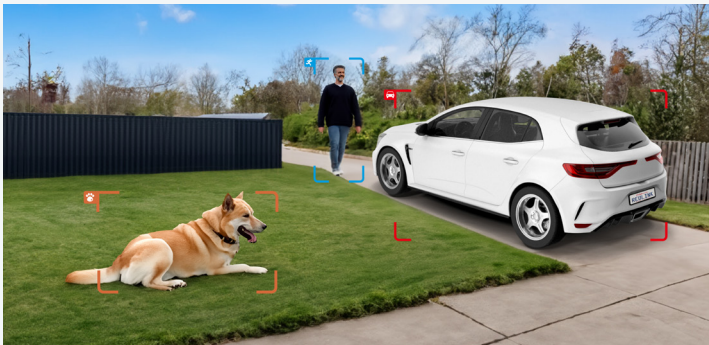

Customized Motion Zone

Map out your detection to only get alerts about specific areas.

Next-Level Clarity in 12MP

Home security has entered the 12MP era. Get a clear and detailed view of your home, and see everything with incredible clarity.