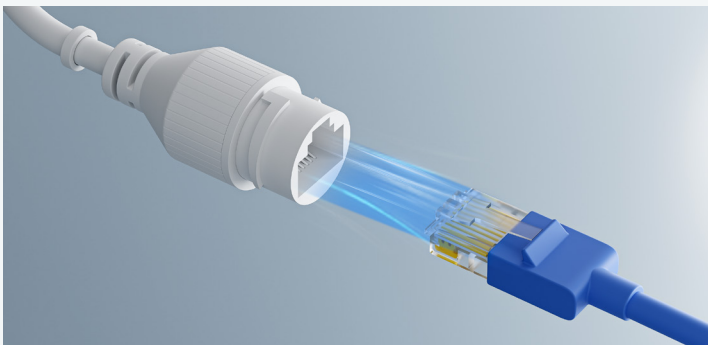

Remote Access

Live view your footage anytime anywhere via Reolink App/Client.

True-to-Life Images in 4K

Capture super sharp 4K videos with mind-blowing details, day or night. Never miss anything important.

PoE, Setup in Minutes

Transmit videos and be charged simultaneously via only one network cable. Setup is easier with no messy cables.

Your World at Your Fingertips

With a few clicks on Reolink App or Client, watch live feed, be informed of the emergency, replay key moments and more – from anywhere, anytime.