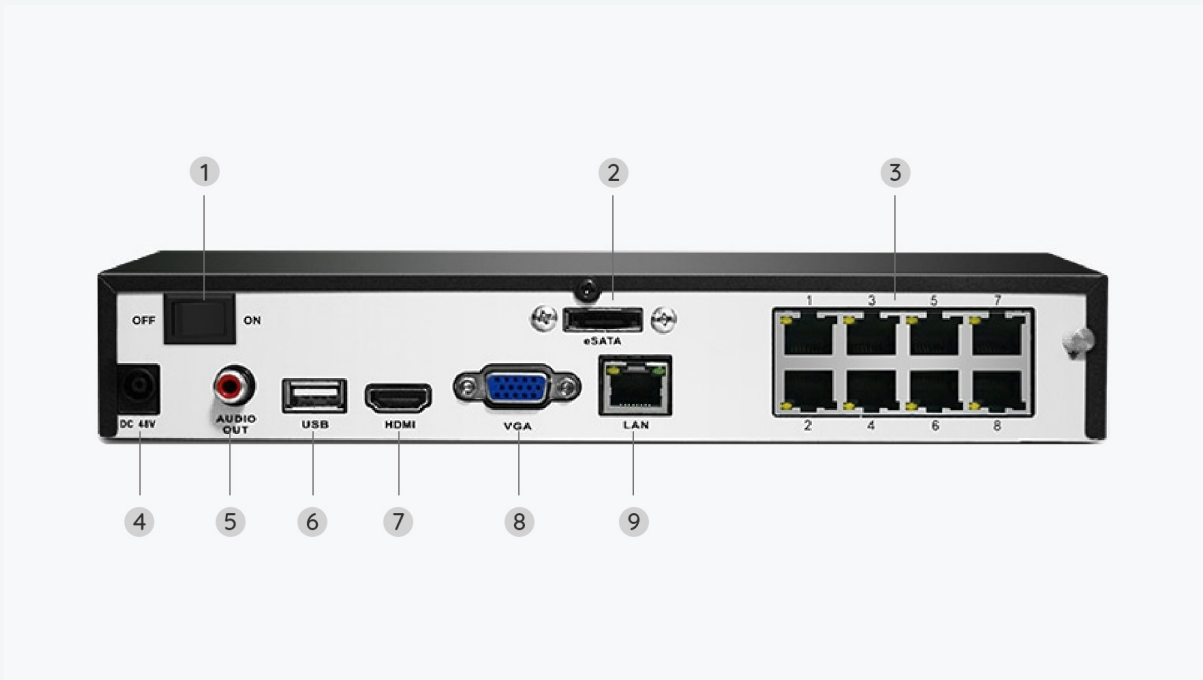

- 1 Power LED/HDD LED
- 2 USB Port

- 1 On/Off Switch
- 2 eSATA
- 3 RJ45
- 4 Power Input
- 5 Audio Out
- 6 USB Port
- 7 HDMI Port
- 8 VGA Port
- 9 Network