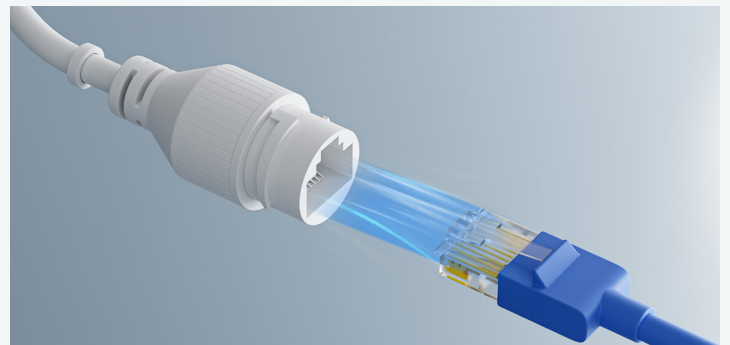

PoE, Setup in Minutes

Transmit videos and be charged simultaneously via only one network cable. Setup is easier with no messy cables.