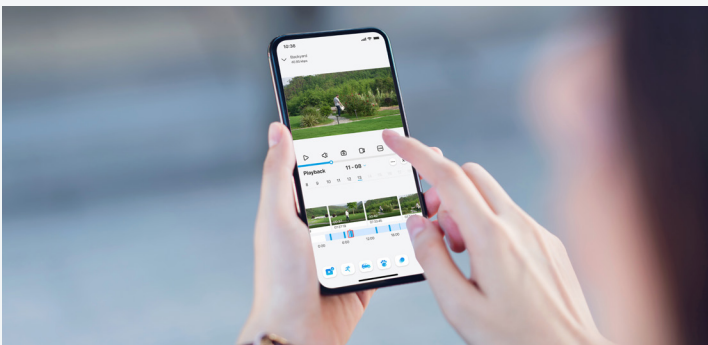

### Customized Motion Zone

Map out your detection to only get alerts about specific areas.

---

**Stunning Clarity in 4K**

The sparkling 4K camera is engineered to deliver insanely flawless videos in astounding clarity and superfine sharpness, adding an extra layer of protection with more visible details and rich colors.

**Focus on True Threats**

Differentiate people, vehicles, and animals from other objects and send alerts straight to your phone, so nothing important goes unnoticed.

**Your World at Your Fingertips**

With a few clicks on Reolink App or Client, watch live feed, be informed of the emergency, replay key moments and more – from anywhere, anytime.

### Local and Remote Access & Control

Access the live streams of all cameras anywhere with the Reolink App/Client, or connect the NVR to a monitor for local monitoring.

Gallery

**One App/Client for All Control**