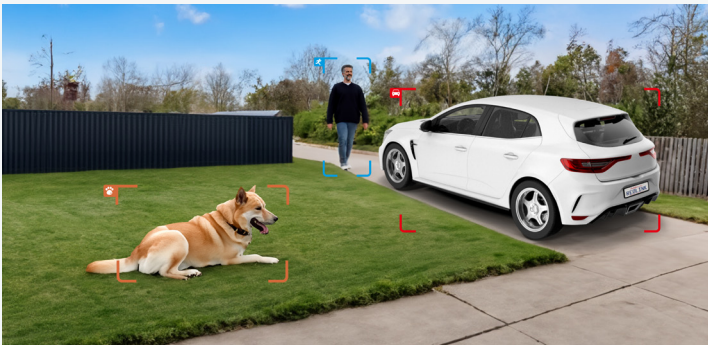

### Customized Motion Zone

Map out your detection to only get alerts about specific areas.

---

**Stunning Clarity in 4K**

The sparkling 4K camera is engineered to deliver insanely flawless videos in astounding clarity and superfine sharpness, adding an extra layer of protection with more visible details and rich colors.

**Focus on True Threats**

Differentiate people, vehicles, and animals from other objects and send alerts straight to your phone, so nothing important goes unnoticed.

**Your World at Your Fingertips**

With a few clicks on Reolink App or Client, watch live feed, be informed of the emergency, replay key moments and more – from anywhere, anytime.

### Local and Remote Access & Control

Access the live streams of all cameras anywhere with the Reolink App/Client, or connect the NVR to a monitor for local monitoring.

Gallery

**One App/Client for All Control**