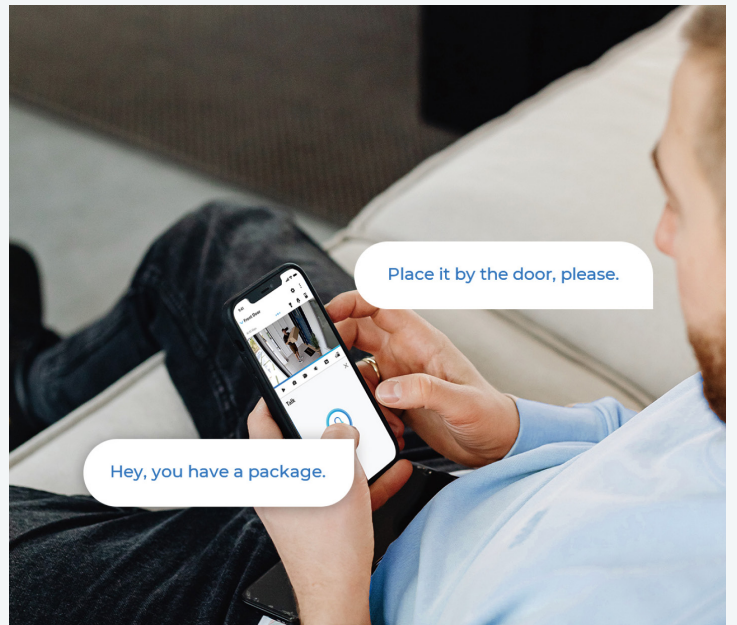

**Focus on True Threats**

Differentiate people, vehicles, and animals from other objects and send alerts straight to your phone, so nothing important goes unnoticed.

**Your World at Your Fingertips**

With a few clicks on Reolink App or Client, watch live feed, be informed of the emergency, replay key moments and more – from anywhere, anytime.

**See Through the Night in Colors**

Fuzzy and pixelated night vision is now history. The powerful spotlight that keeps on all night makes the night as colorful as day.

**PoE, Setup in Minutes**

Transmit videos and be charged simultaneously via only one network cable. Setup is easier with no messy cables.

Gallery

**One App/Client for All Control**

Stay connected to your home or business anytime, anywhere.

**Privacy in Your Hands**

We made it a priority to ensure that your privacy is protected and your data is for your eyes only.