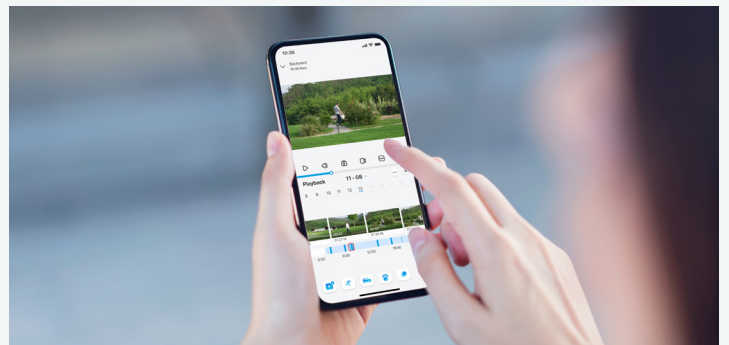

Remote Access

Live view your footage anytime anywhere via Reolink App/Client.

True-to-Life Images in 4K

Capture super sharp 4K videos with mind-blowing details, day or night. Never miss anything important.

Focus on True Threats

Differentiate people, vehicles, and animals from other objects and send alerts straight to your phone, so nothing important goes unnoticed.

See Through the Night in Colors

Fuzzy and pixelated night vision is now history. The powerful spotlight that keeps on all night makes the night as colorful as day.

PoE, Setup in Minutes

Transmit videos and be charged simultaneously via only one network cable. Setup is easier with no messy cables.

Your World at Your Fingertips

With a few clicks on Reolink App or Client, watch live feed, be informed of the emergency, replay key moments and more – from anywhere, anytime.

Gallery

One App/Client for All Control

Stay connected to your home or business anytime, anywhere.

Privacy in Your Hands

We made it a priority to ensure that your privacy is protected and your data is for your eyes only.