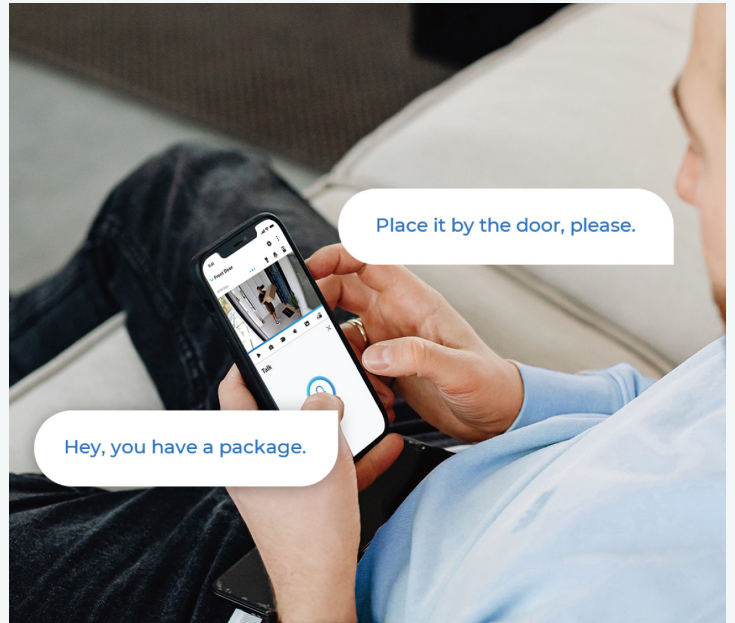

PoE, Setup in Minutes

Transmit videos and be charged simultaneously via only one network cable. Setup is easier with no messy cables.

Your World at Your Fingertips

With a few clicks on Reolink App or Client, watch live feed, be informed of the emergency, replay key moments and more – from anywhere, anytime.

Gallery

One App/Client for All Control

Stay connected to your home or business anytime, anywhere.

Privacy in Your Hands

We made it a priority to ensure that your privacy is protected and your data is for your eyes only.