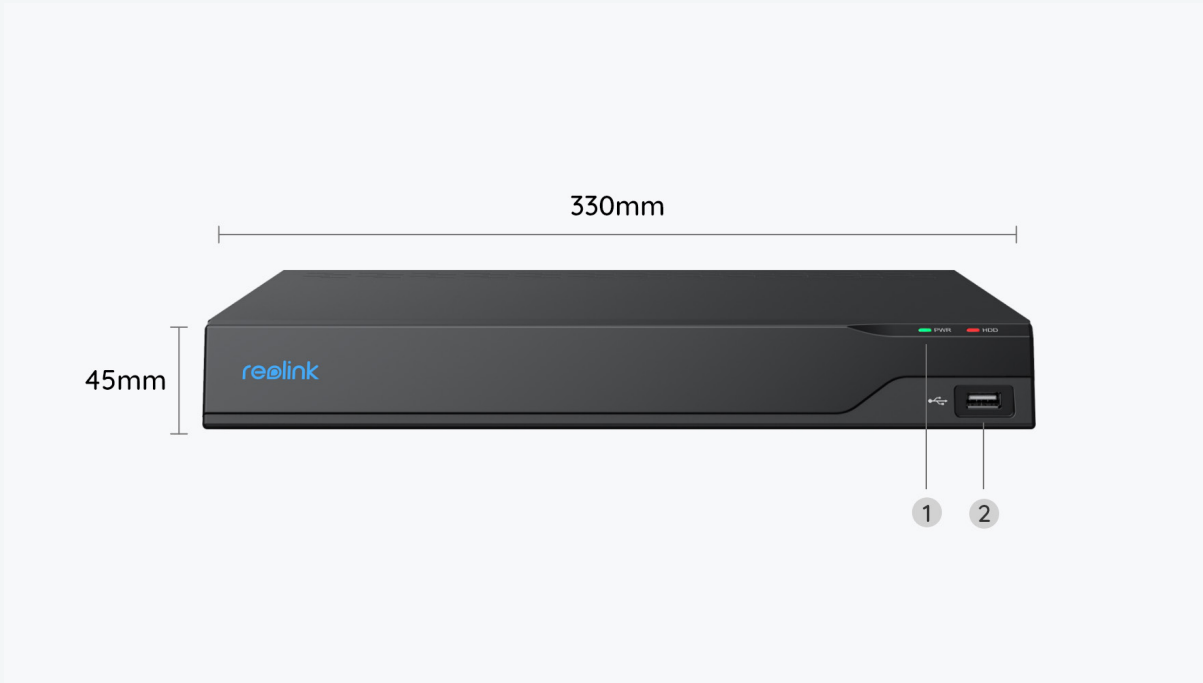

Stay connected to your home or business anytime, anywhere.

Privacy in Your Hands

We made it a priority to ensure that your privacy is protected and your data is for your eyes only.

Model	NVS16	
Hardware	Hardware	4TB HDD: N6MB01
Video/Audio Input	IP Video Input	PoE IP camera x 16
	Audio Input	Cameras with built-in mic
Video/Audio Output	Video Output	VGA, HDMI
	Display Resolution	HDMI: 3840*2160, 1920*1080, 1280*1024, 1280*720, 1024*768
	Audio output	VGA: 1920*1080, 1280*1024, 1280*720, 1024*768
	Audio output	1-channel, RCA
Decoding	Video Format	H.264, H.265
	Live View / Playback Resolution	7680×2160, 4608×1728, 4512×2512, 4096×3072, 3840×2160, 2560×2560, 2560×1920, 2560×1440, 2048×1536, 2304×1296, 1080p, 720p
	Synchronous Playback	Up to 4 channels
HDD	SATA	2 x SATA interface (1 x 4TB HDD included)
	Capacity	Up to 12TB (max. 6TB capacity for each HDD)
	External HDD	No
External Interface	USB Interface	2 x USB 2.0
	Network Interface	1, RJ-45 10/1000 Mbps self-adaptive Ethernet interface for LAN/WAN 16, RJ-45 10/100 Mbps self-adaptive PoE Ethernet interface for IP camera
PoE	Max. Power Per Port	25W
	Supported Standard	IEEE 802.3af/at
Network	Network Protocols	HTTP, TCP/IP, UDP, DHCP, P2P, UPNP, RTSP, SMTP, SSL/TLS, DNS, DDNS, NTP, FTP
	Browsers Supported	Edge, Firefox, Chrome, Safari
	OS Supported	PC: Windows, Mac OS; smartphone: iOS, Android
	Max. User Access	20 users (1 admin account & 19 user accounts); up to 12 simultaneous video streams (10 substreams & 2 mainstreams)
General	Power Supply	DC 48V~54V
	Power Consumption	<10W (Without HDD&PoE)
	Working Environment	Temperature: -10°C~+45°C (14°F~113°F); humidity: 10%~90%
	Dimensions	330 x 45 x 285mm
	Weight	2.4kg
Warranty	Limited Warranty	2-year limited warranty. For support, visit https://support.reolink.com/hc/en-us/ .