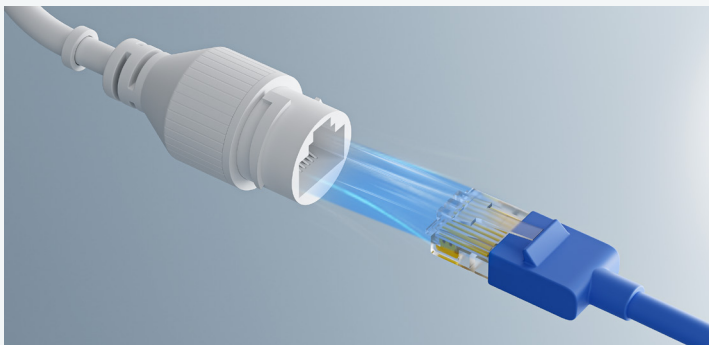

PoE, Setup in Minutes

Transmit videos and be charged simultaneously via only one network cable. Setup is easier with no messy cables.

Your World at Your Fingertips

With a few clicks on Reolink App or Client, watch live feed, be informed of the emergency, replay key moments and more – from anywhere, anytime.