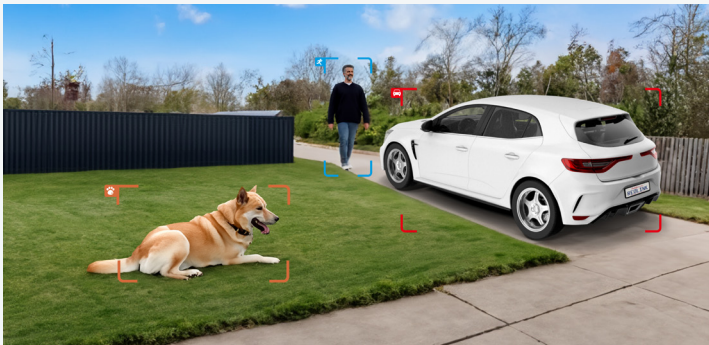

Customized Motion Zone

Map out your detection to only get alerts about specific areas.

Stunning Clarity in 4K

The sparkling 4K camera is engineered to deliver insanely flawless videos in astounding clarity and superfine sharpness, adding an extra layer of protection with more visible details and rich colors.

Focus on True Threats

Differentiate people, vehicles, and animals from other objects and send alerts straight to your phone, so nothing important goes unnoticed.

Your World at Your Fingertips

With a few clicks on Reolink App or Client, watch live feed, be informed of the emergency, replay key moments and more – from anywhere, anytime.

Local and Remote Access & Control

Access the live streams of all cameras anywhere with the Reolink App/Client, or connect the NVR to a monitor for local monitoring.

Gallery

One App/Client for All Control