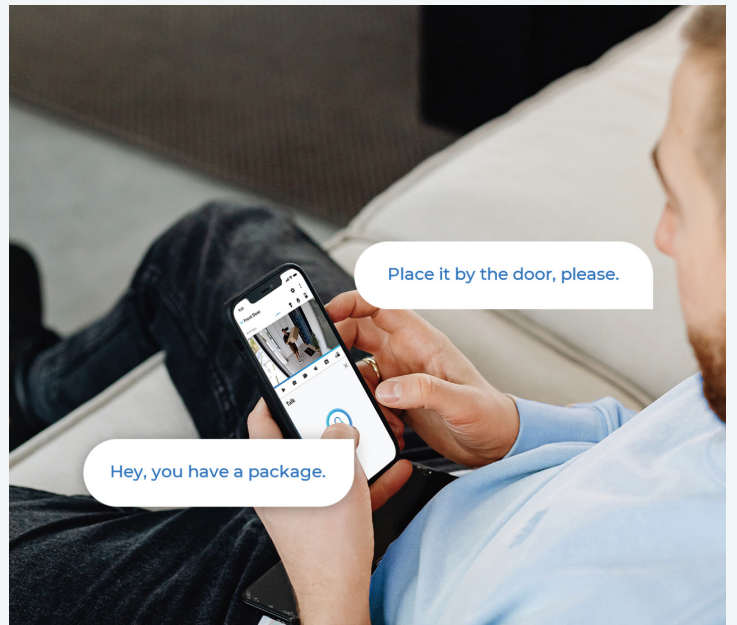

Focus on True Threats

Differentiate people, vehicles, and animals from other objects and send alerts straight to your phone, so nothing important goes unnoticed.

Your World at Your Fingertips

With a few clicks on Reolink App or Client, watch live feed, be informed of the emergency, replay key moments and more – from anywhere, anytime.

See Through the Night in Colors

Fuzzy and pixelated night vision is now history. The powerful spotlight that keeps on all night makes the night as colorful as day.

PoE, Setup in Minutes

Transmit videos and be charged simultaneously via only one network cable. Setup is easier with no messy cables.

Gallery

One App/Client for All Control

Stay connected to your home or business anytime, anywhere.

Privacy in Your Hands

We made it a priority to ensure that your privacy is protected and your data is for your eyes only.