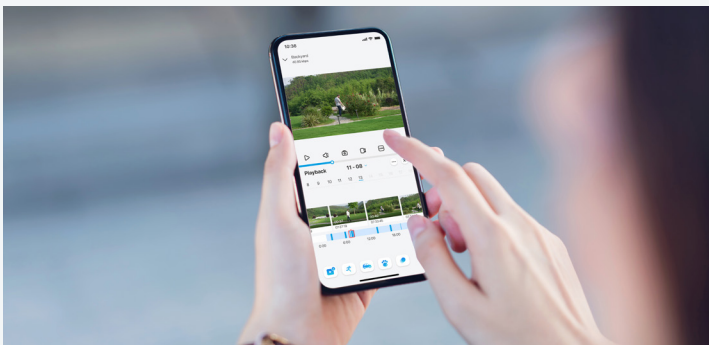

Customized Motion Zone

Map out your detection to only get alerts about specific areas.

Stunning Clarity in 4K

The sparkling 4K camera is engineered to deliver insanely flawless videos in astounding clarity and superfine sharpness, adding an extra layer of protection with more visible details and rich colors.

Focus on True Threats

Differentiate people, vehicles, and animals from other objects and send alerts straight to your phone, so nothing important goes unnoticed.

Your World at Your Fingertips

With a few clicks on Reolink App or Client, watch live feed, be informed of the emergency, replay key moments and more – from anywhere, anytime.

Gallery

One App/Client for All Control

Stay connected to your home or business anytime, anywhere.

Privacy in Your Hands

We made it a priority to ensure that your privacy is protected and your data is for your eyes only.

Local and Remote Access & Control

Access the live streams of all cameras anywhere with the Reolink App/Client, or connect the NVR to a monitor for local monitoring.

Gallery

One App/Client for All Control