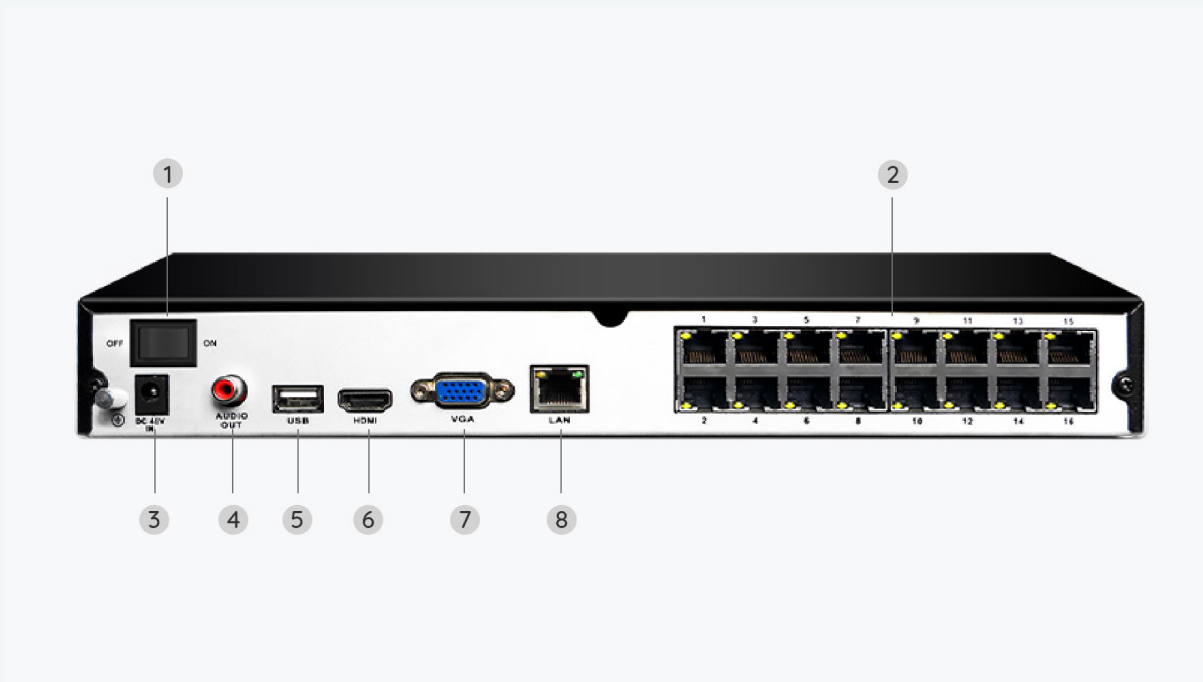

- 1 Power LED/HDD LED
- 2 USB Port

- 1 On/Off Switch
- 2 RJ45
- 3 Power Input
- 4 Audio Out
- 5 USB Port
- 6 HDMI Port
- 7 VGA Port
- 8 Network

Best Companion

Mouse

Download Free Reolink App & Client

Learn more: <https://reolink.com/software-and-manual/>