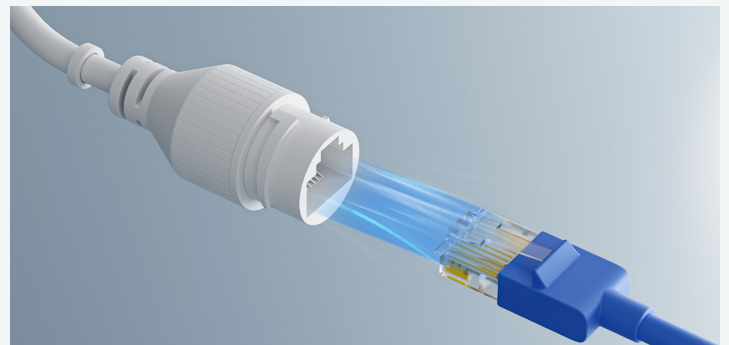

Focus on True Threats

Differentiate people, vehicles, and animals from other objects and send alerts straight to your phone, so nothing important goes unnoticed.

Your World at Your Fingertips

With a few clicks on Reolink App or Client, watch live feed, be informed of the emergency, replay key moments and more – from anywhere, anytime.

See Through the Night in Colors

Fuzzy and pixelated night vision is now history. The powerful spotlight that keeps on all night makes the night as colorful as day.

PoE, Setup in Minutes

Transmit videos and be charged simultaneously via only one network cable. Setup is easier with no messy cables.