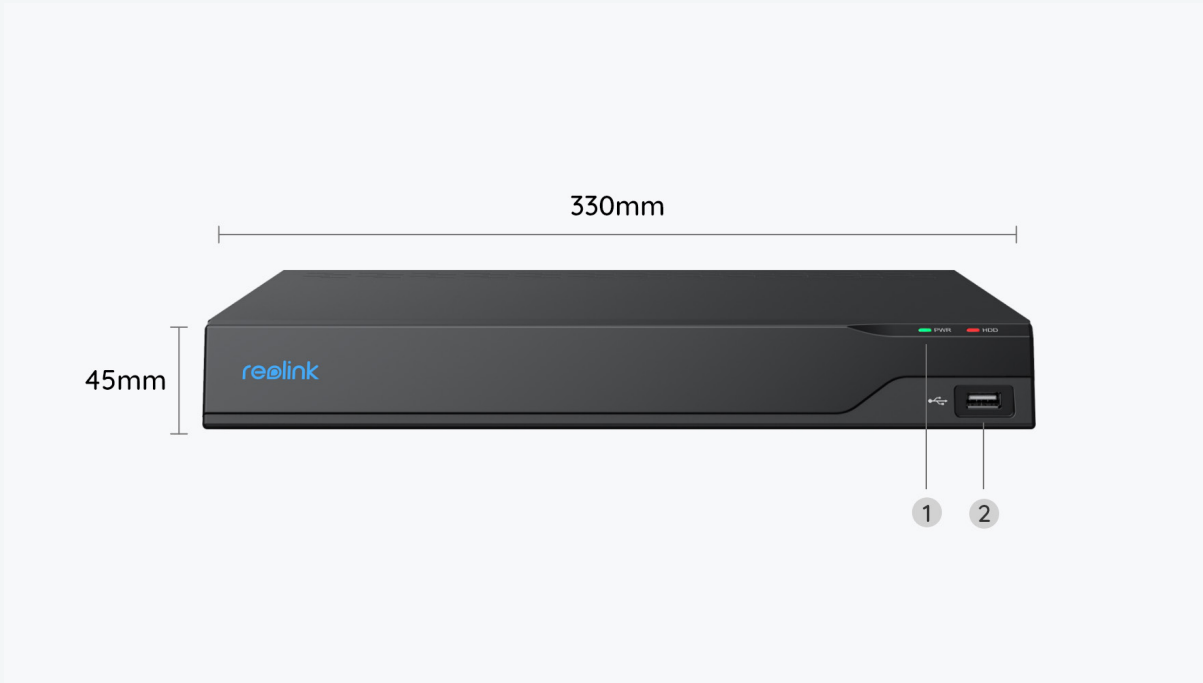

Stay connected to your home or business anytime, anywhere.

Privacy in Your Hands

We made it a priority to ensure that your privacy is protected and your data is for your eyes only.

Model	NV516	
Hardware	Hardware	4TB HDD: N6MB01
Video/Audio Input	IP Video Input	PoE IP camera x 16
	Audio Input	Cameras with built-in mic
Video/Audio Output	Video Output	VGA, HDMI
	Display Resolution	HDMI: 3840*2160, 1920*1080, 1280*1024, 1280*720, 1024*768
	Audio output	VGA: 1920*1080, 1280*1024, 1280*720, 1024*768
	Audio output	1-channel, RCA
Decoding	Video Format	H.264, H.265
	Live View / Playback Resolution	7680×2160, 4608×1728, 4512×2512, 4096×3072, 3840×2160, 2560×2560, 2560×1920, 2560×1440, 2048×1536, 2304×1296, 1080p, 720p
	Synchronous Playback	Up to 4 channels
HDD	SATA	2 x SATA interface (1 x 4TB HDD included)
	Capacity	Up to 12TB (max. 6TB capacity for each HDD)
	External HDD	No
External Interface	USB Interface	2 x USB 2.0
	Network Interface	1, RJ-45 10/1000 Mbps self-adaptive Ethernet interface for LAN/WAN 16, RJ-45 10/100 Mbps self-adaptive PoE Ethernet interface for IP camera
PoE	Max. Power Per Port	25W
	Supported Standard	IEEE 802.3af/at
Network	Network Protocols	HTTP, TCP/IP, UDP, DHCP, P2P, UPNP, RTSP, SMTP, SSL/TLS, DNS, DDNS, NTP, FTP
	Browsers Supported	Edge, Firefox, Chrome, Safari
	OS Supported	PC: Windows, Mac OS; smartphone: iOS, Android
	Max. User Access	20 users (1 admin account & 19 user accounts); up to 12 simultaneous video streams (10 substreams & 2 mainstreams)
General	Power Supply	DC 48V~54V
	Power Consumption	<10W (Without HDD&PoE)
	Working Environment	Temperature: -10°C~+45°C (14°F~113°F); humidity: 10%~90%
	Dimensions	330 x 45 x 285mm
	Weight	2.4kg
Warranty	Limited Warranty	2-year limited warranty. For support, visit https://support.reolink.com/hc/en-us/ .