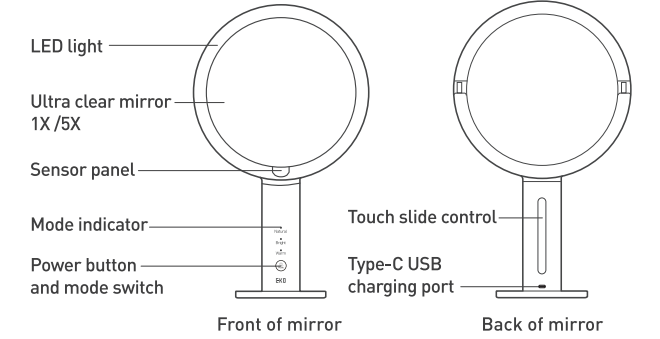

感应镜使用说明书

5折页_折叠尺寸: 100*100mm

纸张: 135g哑粉纸

EKO SENSIBLE ECO LIVING

iMira Pro Double Sided Sensor Mirror INSTRUCTION GUIDE

EK5188

www.eko.com.cn

Prior To Using The Product

Thank you for choosing the **iMira Pro Double Sided Sensor Mirror**. Please read these instructions before using the product. Graphics are for illustrative purposes only.

Product List

Operating Instructions

Illuminate your world

Designed by EKO

Sensor ON/OFF

After powered on, mirror automatically lights up when you approach and turns off when you leave.

- Sensor on/ Induction light**
To use the sensor function, be within the 25-30cm sensor range for product to light up.
- Simply leave the sensor range (40 cm from sensor detection area), and light will automatically turn off after 12 seconds.

Mode Selection

When you need the light to stay on, enter Manual Mode. After entering this mode, the sensor function will automatically turn off. Press twice the MODE button for mirror light to stay on (manual mode). Press once MODE button to switch tones.