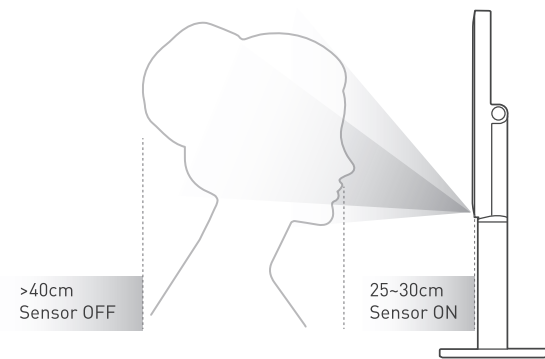

Thank you for choosing the **iMira Pro Double Sided Sensor Mirror**. Please read these instructions before using the product. Graphics are for illustrative purposes only.

Product List

Operating Instructions

Micro USB port charging
Please charge the device prior to first time use to ensure sufficient power. Product can be used while charging. Adaptor not included.

Adjustable Angle

1X/5X Double Sided Mirror
Flip between 2 magnifications, 1X flat mirror and 5X magnified mirror.

Illuminate your world

Designed by EKO

Sensor ON/OFF

After powered on, mirror automatically lights up when you approach and turns off when you leave.

- Sensor on/ Induction light**
To use the sensor function, be within the 25-30cm sensor range for product to light up.
- Simply leave the sensor range (40 cm from sensor detection area), and light will automatically turn off after 12 seconds.