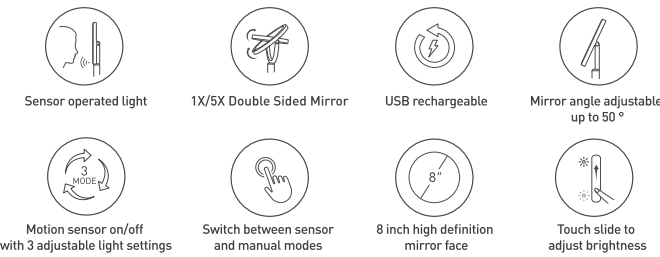

感应镜使用说明书

5折页_折叠尺寸: 100*100mm

纸张: 135g哑粉纸

EKO SENSIBLE ECO LIVING

iMira Pro Double Sided Sensor Mirror INSTRUCTION GUIDE

EK5188

www.eko.com.cn

Prior To Using The Product

Thank you for choosing the **iMira Pro Double Sided Sensor Mirror**. Please read these instructions before using the product. Graphics are for illustrative purposes only.

Product List

Operating Instructions

Illuminate your world

Designed by EKO

Sensor ON/OFF

After powered on, mirror automatically lights up when you approach and turns off when you leave.

- Sensor on/ Induction light**
To use the sensor function, be within the 25-30cm sensor range for product to light up.
- Simply leave the sensor range (40 cm from sensor detection area), and light will automatically turn off after 12 seconds.

Slide up and down

3 adjustable light tones

Light Indicators

Power button blue light	Status
Light up for 2 seconds	Device powered on
Light flashes once every 2 seconds	Manual mode
Light stays on	Fully charged (when connected to power only)
Power button red light	Status
Light up for 3 seconds	Turn OFF
Light flashes continuously	Low battery
Light flashes once every 3 seconds	Charging
Mode indicator white light	Status
Light stays on	Standby mode (lights off, sensor function on)
Flashes for 12 seconds	Counting down to mirror lights auto turn off