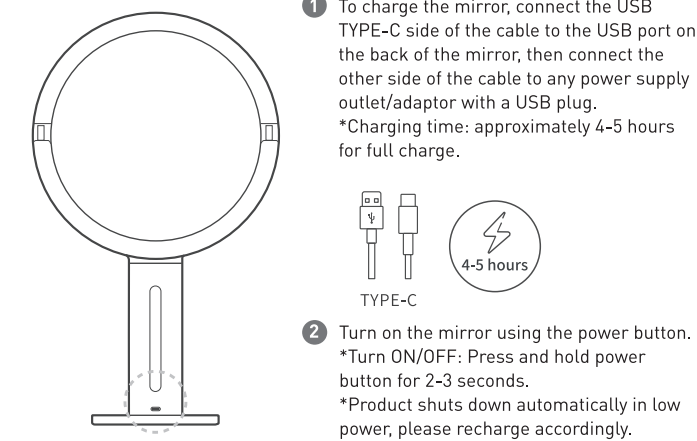

感应镜使用说明书

5折页_折叠尺寸: 100*100mm

纸张: 135g哑粉纸

EKO SENSIBLE ECO LIVING

iMira Pro Double Sided Sensor Mirror INSTRUCTION GUIDE

EK5188

www.eko.com.cn

Prior To Using The Product

Thank you for choosing the **iMira Pro Double Sided Sensor Mirror**. Please read these instructions before using the product. Graphics are for illustrative purposes only.

Product List

Operating Instructions

Micro USB port charging
Please charge the device prior to first time use to ensure sufficient power. Product can be used while charging. Adaptor not included.

Adjustable Angle

1X/5X Double Sided Mirror
Flip between 2 magnifications, 1X flat mirror and 5X magnified mirror.

Illuminate your world

Designed by EKO

Sensor ON/OFF

After powered on, mirror automatically lights up when you approach and turns off when you leave.

- Sensor on/ Induction light**
To use the sensor function, be within the 25-30cm sensor range for product to light up.
- Simply leave the sensor range (40 cm from sensor detection area), and light will automatically turn off after 12 seconds.