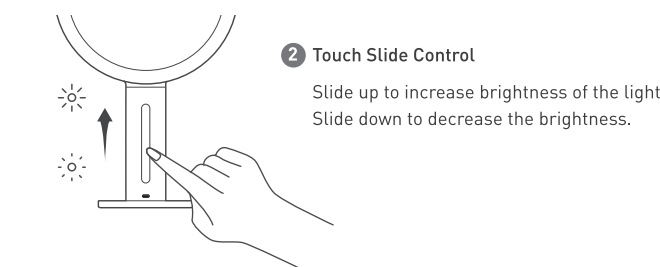

Illuminate your world

Designed by EKO

Sensor ON/OFF

After powered on, mirror automatically lights up when you approach and turns off when you leave.

- Sensor on/ Induction light**
To use the sensor function, be within the 25-30cm sensor range for product to light up.
- Simply leave the sensor range (40 cm from sensor detection area), and light will automatically turn off after 12 seconds.

Mode Selection

When you need the light to stay on, enter Manual Mode. After entering this mode, the sensor function will automatically turn off. Press twice the MODE button for mirror light to stay on (manual mode). Press once MODE button to switch tones.

Setting Brightness

1 Adjusting The Tone

- Natural:** Simulates natural sunlight for daytime looks.
- Bright:** Cool tone bright light for finer definition of details.
- Warm:** Indoor warm lighting great for evening occasions.

Slide up and down

3 adjustable light tones

Light Indicators

Power button blue light	Status
Light up for 2 seconds	Device powered on
Light flashes once every 2 seconds	Manual mode
Light stays on	Fully charged (when connected to power only)
Power button red light	Status
Light up for 3 seconds	Turn OFF
Light flashes continuously	Low battery
Light flashes once every 3 seconds	Charging
Mode indicator white light	Status
Light stays on	Standby mode (lights off, sensor function on)
Flashes for 12 seconds	Counting down to mirror lights auto turn off