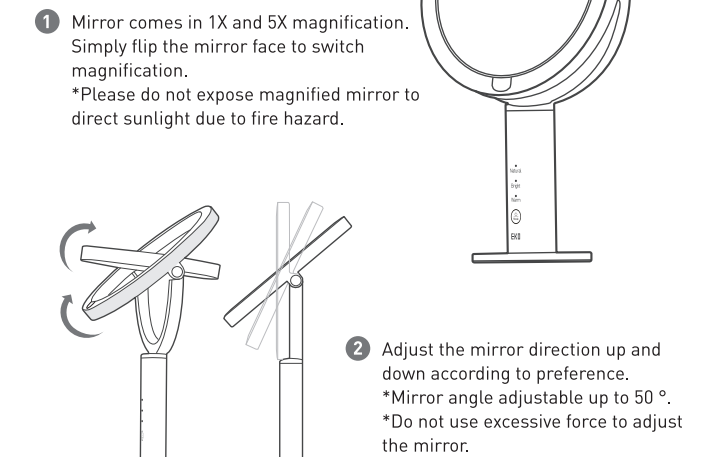

感应镜使用说明书

5折页_折叠尺寸: 100*100mm

纸张: 135g哑粉纸

EKO SENSIBLE ECO LIVING

iMira Pro Double Sided Sensor Mirror INSTRUCTION GUIDE

EK5188

www.eko.com.cn

Prior To Using The Product

Thank you for choosing the **iMira Pro Double Sided Sensor Mirror**. Please read these instructions before using the product. Graphics are for illustrative purposes only.

Product List

Operating Instructions

Micro USB port charging
Please charge the device prior to first time use to ensure sufficient power. Product can be used while charging. Adaptor not included.

Adjustable Angle

1X/5X Double Sided Mirror
Flip between 2 magnifications, 1X flat mirror and 5X magnified mirror.

Illuminate your world

Designed by EKO

Sensor ON/OFF

After powered on, mirror automatically lights up when you approach and turns off when you leave.

- Sensor on/ Induction light**
To use the sensor function, be within the 25-30cm sensor range for product to light up.
- Simply leave the sensor range (40 cm from sensor detection area), and light will automatically turn off after 12 seconds.