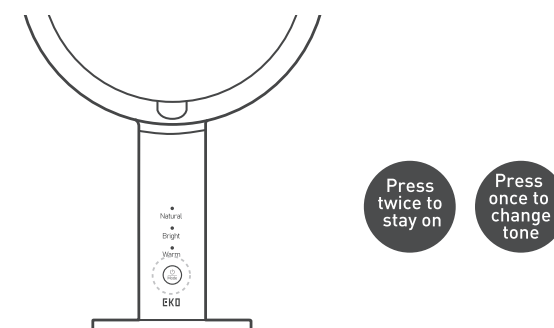

Thank you for choosing the **iMira Pro Double Sided Sensor Mirror**. Please read these instructions before using the product. Graphics are for illustrative purposes only.

Product List

Operating Instructions

Micro USB port charging
Please charge the device prior to first time use to ensure sufficient power. Product can be used while charging. Adaptor not included.

Adjustable Angle

1X/5X Double Sided Mirror
Flip between 2 magnifications, 1X flat mirror and 5X magnified mirror.

Illuminate your world

Designed by EKO

Sensor ON/OFF

After powered on, mirror automatically lights up when you approach and turns off when you leave.

- Sensor on/ Induction light**
To use the sensor function, be within the 25-30cm sensor range for product to light up.
- Simply leave the sensor range (40 cm from sensor detection area), and light will automatically turn off after 12 seconds.

Mode Selection

When you need the light to stay on, enter Manual Mode. After entering this mode, the sensor function will automatically turn off. Press twice the MODE button for mirror light to stay on (manual mode). Press once MODE button to switch tones.