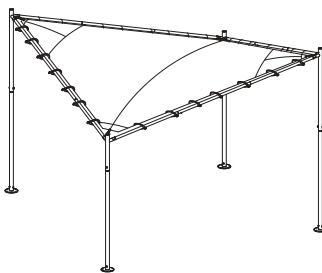

Butterfly Gazebo

Visit www.vegtrug.com to see what you can grow

 **VegTrug**®

T-230424

More than 2 people are recommended to assemble this product.
The necessary tools are included in the product, but please prepare such as wrench by yourself if necessary.
Be sure to wear gloves during assembly for safety.
In case of installing the included anchor pins to the ground such as concrete, please prepare an electric drill to make the holes.