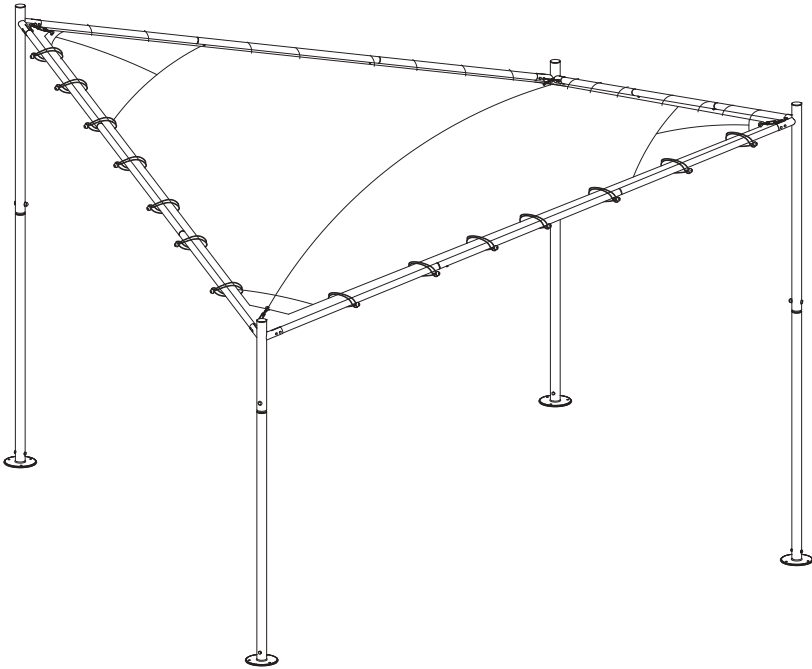

Butterfly Gazebo

Visit www.vegtrug.com to see what you can grow

 **VegTrug**®

T-230424

More than 2 people are recommended to assemble this product.
The necessary tools are included in the product, but please prepare such as wrench by yourself if necessary.
Be sure to wear gloves during assembly for safety.
In case of installing the included anchor pins to the ground such as concrete, please prepare an electric drill to make the holes.