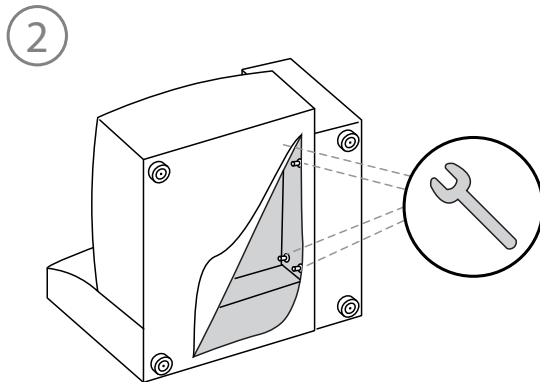

Model 03

EN

Intended use:
This sofa is intended for general use in the home and has been strength tested to BS EN 16139: 2013 Contract Level 1.

Care & Maintenance:

- > Ensure Swyft-Loks are engaged tightly.
- > Push down firmly on top of arms and back (above where Swyft-Loks are located) to ensure a tight connection. Repeat intermittently to ensure a consistently tight fit.
- > Once assembled, do not lift from the arms or back.
- > Dismantle prior to lifting. Do not drag the product.
- > For advice regarding fabric care please visit: swyfthome.com/pages/fabric-care