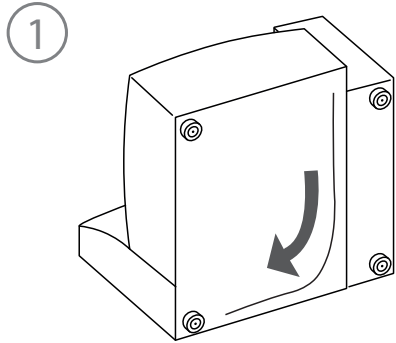

Model 03

EN

Intended use:
This sofa is intended for general use in the home and has been strength tested to BS EN 16139: 2013 Contract Level 1.

Care & Maintenance:

- > Ensure Swyft-Loks are engaged tightly.
- > Push down firmly on top of arms and back (above where Swyft-Loks are located) to ensure a tight connection. Repeat intermittently to ensure a consistently tight fit.
- > Once assembled, do not lift from the arms or back.
- > Dismantle prior to lifting. Do not drag the product.
- > For advice regarding fabric care please visit: swyfthome.com/pages/fabric-care