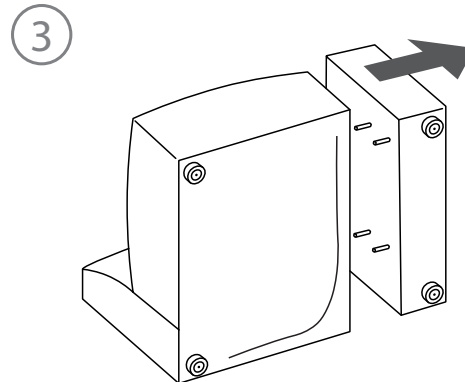

Model 03

EN

Intended use:
This sofa is intended for general use in the home and has been strength tested to BS EN 16139: 2013 Contract Level 1.

Care & Maintenance:

- > Ensure Swyft-Loks are engaged tightly.
- > Push down firmly on top of arms and back (above where Swyft-Loks are located) to ensure a tight connection. Repeat intermittently to ensure a consistently tight fit.
- > Once assembled, do not lift from the arms or back.
- > Dismantle prior to lifting. Do not drag the product.
- > For advice regarding fabric care please visit: swyfthome.com/pages/fabric-care