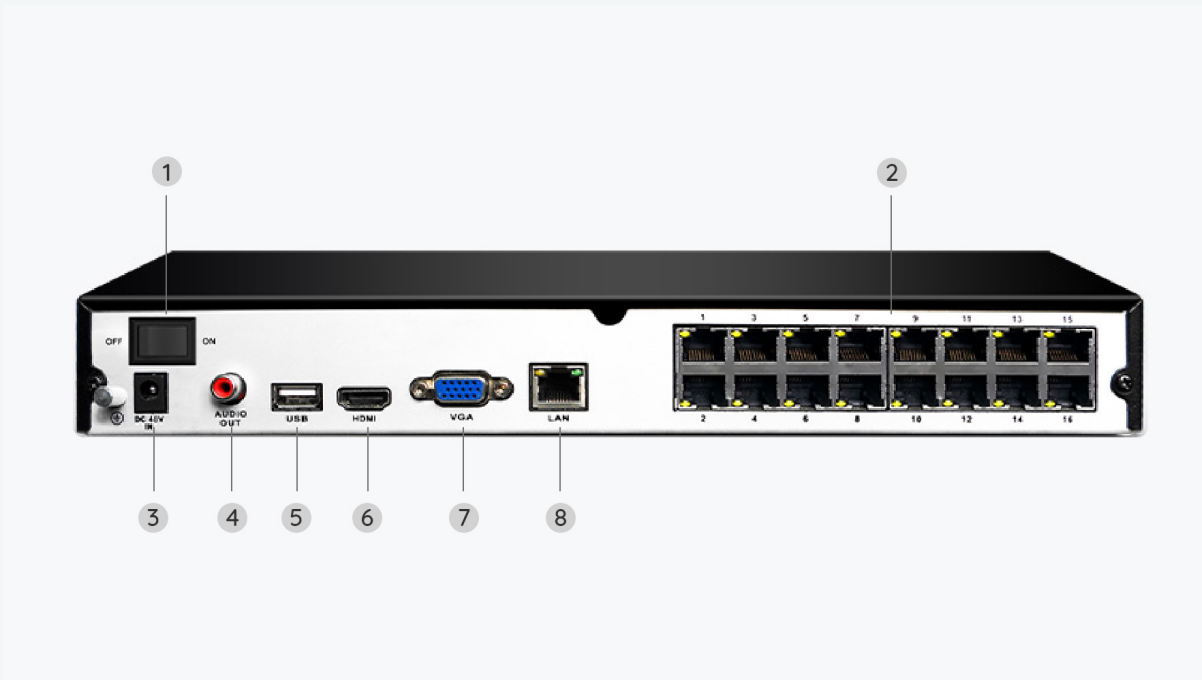

- 1 Power LED/HDD LED
- 2 USB Port

- 1 On/Off Switch
- 2 RJ45
- 3 Power Input
- 4 Audio Out
- 5 USB Port
- 6 HDMI Port
- 7 VGA Port
- 8 Network