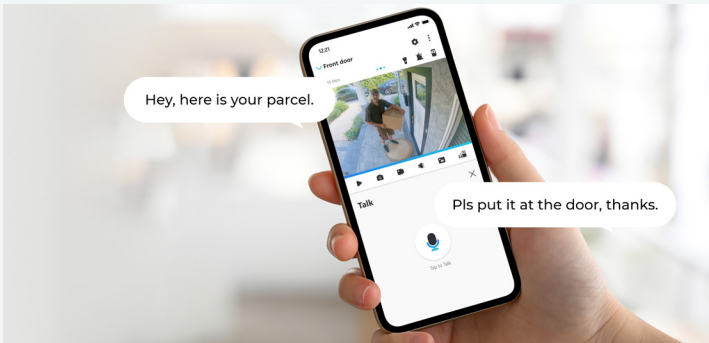

Talk Like You're There

The built-in mic and speaker allow you to communicate clearly with arriving guests or deter intruders with a "Get Away" message.