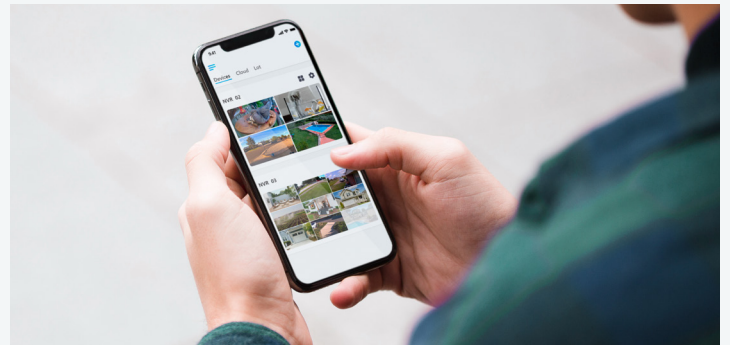

Local and Remote Access & Control

Access the live streams of all cameras anywhere with the Reolink App/Client, or connect the NVR to a monitor for local monitoring.