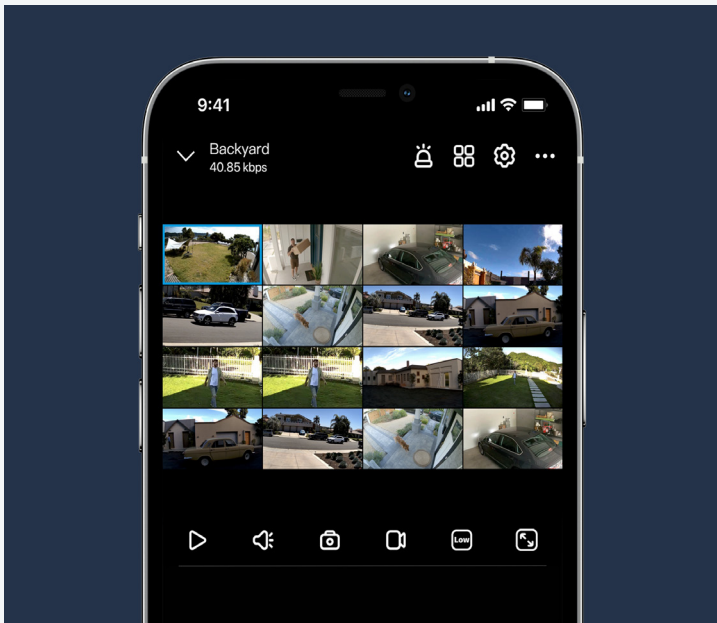

### PoE - Easy Setup

Simply connect your cameras to the NVR with a network cable for both data & power transmission. No messy cables, ideal for DIY lovers.

### Local and Remote Access & Control

Access the live streams of all cameras anywhere with the Reolink App/Client, or connect the NVR to a monitor for local monitoring.

Gallery

**One App/Client for All Control**