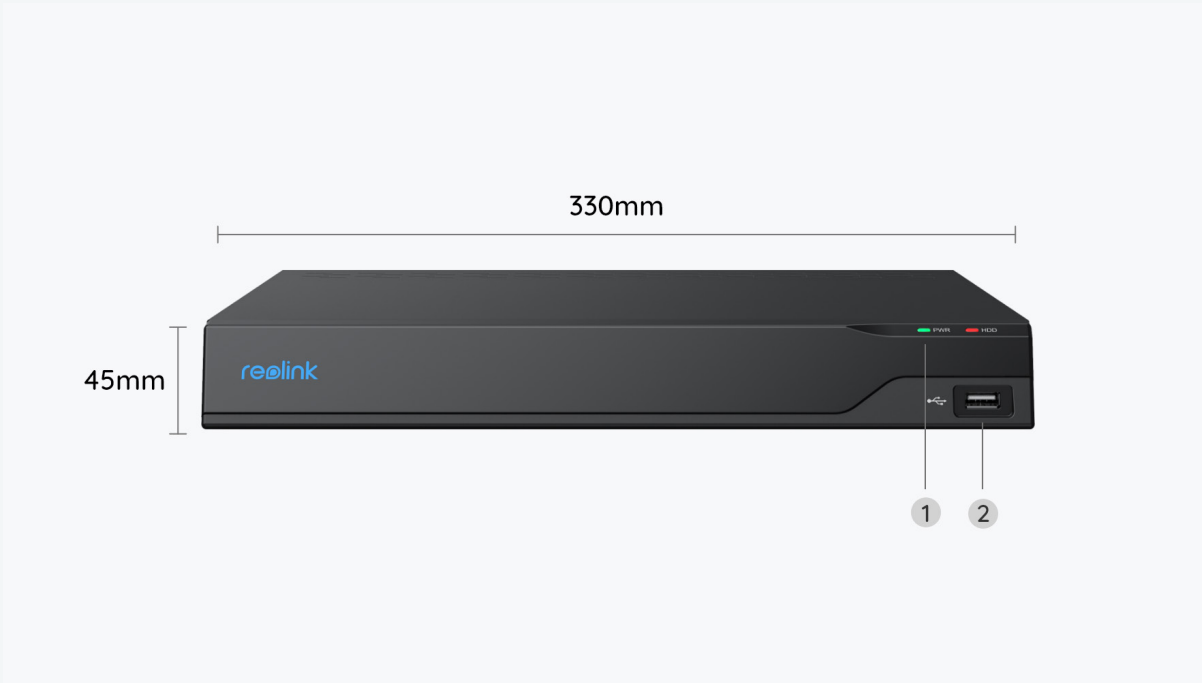

Stay connected to your home or business anytime, anywhere.

**Privacy in Your Hands**

We made it a priority to ensure that your privacy is protected and your data is for your eyes only.

<b>Model</b>	NVS16	
<b>Hardware</b>	Hardware	4TB HDD: N6MB01
<b>Video/Audio Input</b>	IP Video Input	PoE IP camera x 16
	Audio Input	Cameras with built-in mic
<b>Video/Audio Output</b>	Video Output	VGA, HDMI
	Display Resolution	HDMI: 3840*2160, 1920*1080, 1280*1024, 1280*720, 1024*768
	Audio output	VGA: 1920*1080, 1280*1024, 1280*720, 1024*768
	Audio output	1-channel, RCA
<b>Decoding</b>	Video Format	H.264, H.265
	Live View / Playback Resolution	7680×2160, 4608×1728, 4512×2512, 4096×3072, 3840×2160, 2560×2560, 2560×1920, 2560×1440, 2048×1536, 2304×1296, 1080p, 720p
	Synchronous Playback	Up to 4 channels
<b>HDD</b>	SATA	2 x SATA interface (1 x 4TB HDD included)
	Capacity	Up to 12TB (max. 6TB capacity for each HDD)
	External HDD	No
<b>External Interface</b>	USB Interface	2 x USB 2.0
	Network Interface	1, RJ-45 10/1000 Mbps self-adaptive Ethernet interface for LAN/WAN 16, RJ-45 10/100 Mbps self-adaptive PoE Ethernet interface for IP camera
<b>PoE</b>	Max. Power Per Port	25W
	Supported Standard	IEEE 802.3af/at
<b>Network</b>	Network Protocols	HTTP, TCP/IP, UDP, DHCP, P2P, UPNP, RTSP, SMTP, SSL/TLS, DNS, DDNS, NTP, FTP
	Browsers Supported	Edge, Firefox, Chrome, Safari
	OS Supported	PC: Windows, Mac OS; smartphone: iOS, Android
	Max. User Access	20 users (1 admin account & 19 user accounts); up to 12 simultaneous video streams (10 substreams & 2 mainstreams)
<b>General</b>	Power Supply	DC 48V~54V
	Power Consumption	<10W (Without HDD&PoE)
	Working Environment	Temperature: -10°C~+45°C (14°F~113°F); humidity: 10%~90%
	Dimensions	330 x 45 x 285mm
	Weight	2.4kg
<b>Warranty</b>	Limited Warranty	2-year limited warranty. For support, visit <a href="https://support.reolink.com/hc/en-us/">https://support.reolink.com/hc/en-us/</a> .