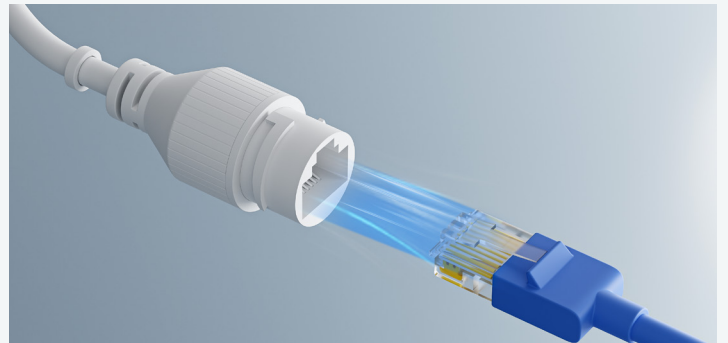

See Through the Night in Colors

Fuzzy and pixelated night vision is now history. The powerful spotlight that keeps on all night makes the night as colorful as day.

PoE, Setup in Minutes

Transmit videos and be charged simultaneously via only one network cable. Setup is easier with no messy cables.