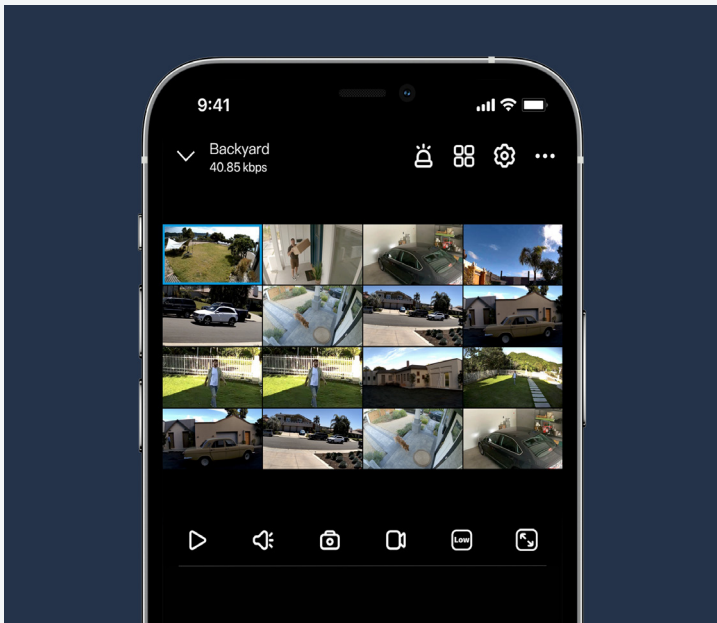

Your Personalized Security Solution

The 16-Channel NVR is compatible with all our IP cameras - up to 16MP PoE/WiFi cameras. Have fun customizing your own security system.

PoE - Easy Setup

Simply connect your cameras to the NVR with a network cable for both data & power transmission. No messy cables, ideal for DIY lovers.

Local and Remote Access & Control

Access the live streams of all cameras anywhere with the Reolink App/Client, or connect the NVR to a monitor for local monitoring.

Gallery

One App/Client for All Control