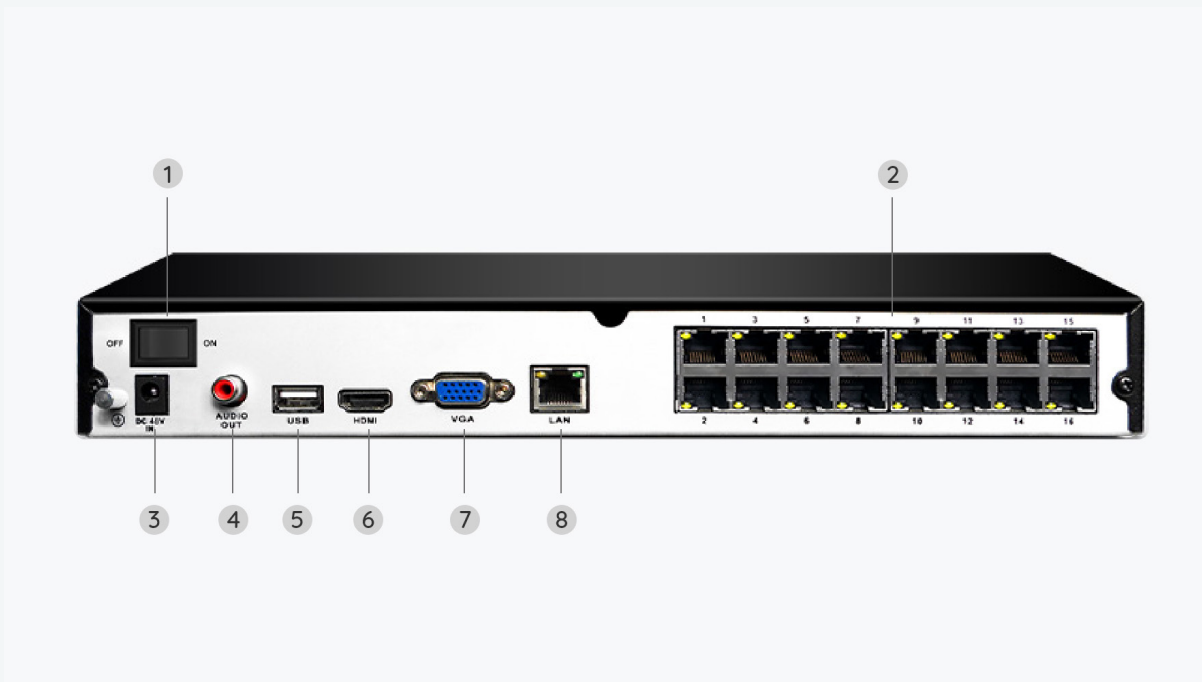

- 1 Power LED/HDD LED
- 2 USB Port

- 1 On/Off Switch
- 2 RJ45
- 3 Power Input
- 4 Audio Out
- 5 USB Port
- 6 HDMI Port
- 7 VGA Port
- 8 Network

Best Companion

Mouse

Download Free Reolink App & Client

Learn more: <https://reolink.com/software-and-manual/>