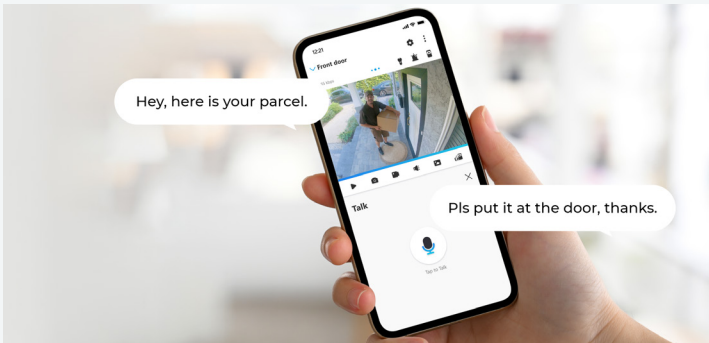

24/7 Recording

Work with Reolink NVRs to save days of your 24/7 footage.

Smart Detection & Alerts

Get instant notifications once a person, vehicle or animal is detected.

Remote Access

Access your live feed anytime anywhere via Reolink App/Client.

Customized Motion Zone

Map out your detection to only get alerts about specific areas.

Next-Level Clarity in 12MP

Home security has entered the 12MP era. Get a clear and detailed view of your home, and see everything with incredible clarity.

Focus on True Threats

Differentiate people, vehicles, and animals from other objects and send alerts straight to your phone, so nothing important goes unnoticed.

Talk Like You're There

The built-in mic and speaker allow you to communicate clearly with arriving guests or deter intruders with a "Get Away" message.

Gallery

One App/Client for All Control

Stay connected to your home or business anytime, anywhere.

Privacy in Your Hands

We made it a priority to ensure that your privacy is protected and your data is for your eyes only.