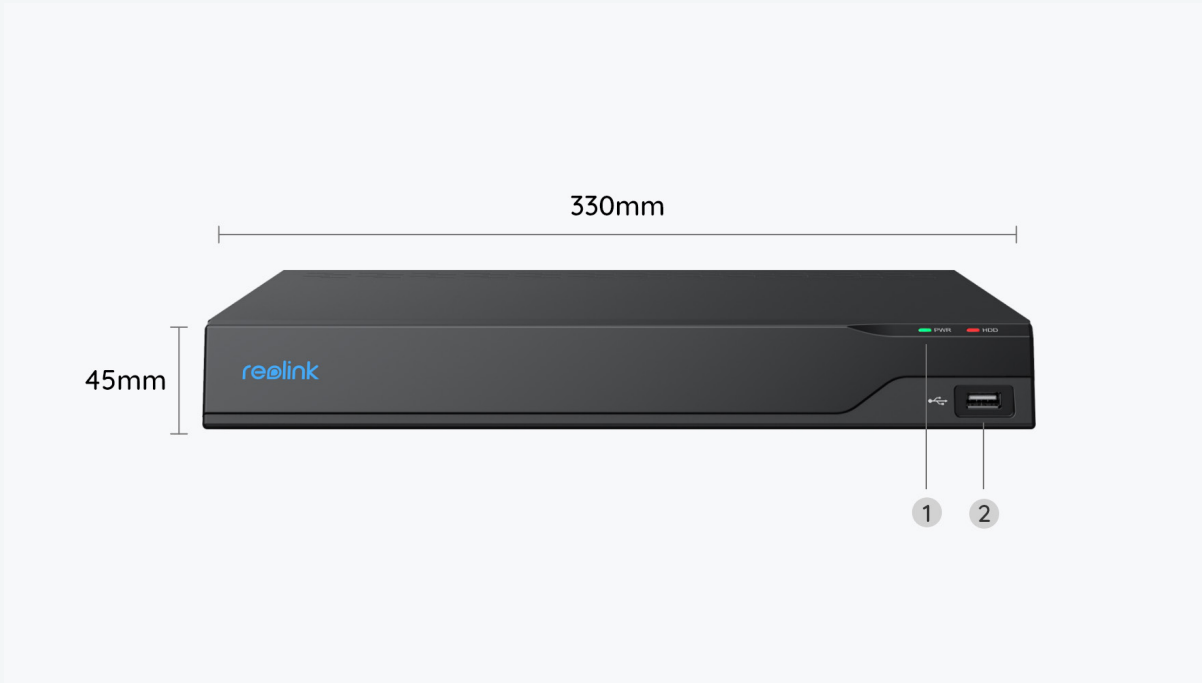

Stay connected to your home or business anytime, anywhere.

Privacy in Your Hands

We made it a priority to ensure that your privacy is protected and your data is for your eyes only.

Model	NVS16	
Hardware	Hardware	4TB HDD: N6MB01
Video/Audio Input	IP Video Input	PoE IP camera x 16
	Audio Input	Cameras with built-in mic
Video/Audio Output	Video Output	VGA, HDMI
	Display Resolution	HDMI: 3840*2160, 1920*1080, 1280*1024, 1280*720, 1024*768
	Audio output	VGA: 1920*1080, 1280*1024, 1280*720, 1024*768
	Audio output	1-channel, RCA
Decoding	Video Format	H.264, H.265
	Live View / Playback Resolution	7680×2160, 4608×1728, 4512×2512, 4096×3072, 3840×2160, 2560×2560, 2560×1920, 2560×1440, 2048×1536, 2304×1296, 1080p, 720p
	Synchronous Playback	Up to 4 channels
HDD	SATA	2 x SATA interface (1 x 4TB HDD included)
	Capacity	Up to 12TB (max. 6TB capacity for each HDD)
	External HDD	No
External Interface	USB Interface	2 x USB 2.0
	Network Interface	1, RJ-45 10/1000 Mbps self-adaptive Ethernet interface for LAN/WAN 16, RJ-45 10/100 Mbps self-adaptive PoE Ethernet interface for IP camera
PoE	Max. Power Per Port	25W
	Supported Standard	IEEE 802.3af/at
Network	Network Protocols	HTTP, TCP/IP, UDP, DHCP, P2P, UPNP, RTSP, SMTP, SSL/TLS, DNS, DDNS, NTP, FTP
	Browsers Supported	Edge, Firefox, Chrome, Safari
	OS Supported	PC: Windows, Mac OS; smartphone: iOS, Android
	Max. User Access	20 users (1 admin account & 19 user accounts); up to 12 simultaneous video streams (10 substreams & 2 mainstreams)
General	Power Supply	DC 48V~54V
	Power Consumption	<10W (Without HDD&PoE)
	Working Environment	Temperature: -10°C~+45°C (14°F~113°F); humidity: 10%~90%
	Dimensions	330 x 45 x 285mm
	Weight	2.4kg
Warranty	Limited Warranty	2-year limited warranty. For support, visit https://support.reolink.com/hc/en-us/ .