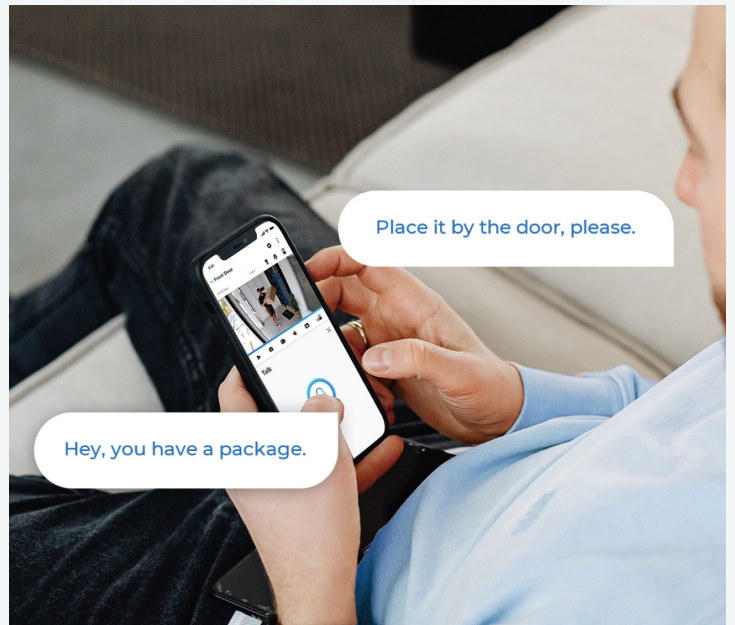

Remote Access

Live view your footage anytime anywhere via Reolink App/Client.

True-to-Life Images in 4K

Capture super sharp 4K videos with mind-blowing details, day or night. Never miss anything important.

PoE, Setup in Minutes

Transmit videos and be charged simultaneously via only one network cable. Setup is easier with no messy cables.

Your World at Your Fingertips

With a few clicks on Reolink App or Client, watch live feed, be informed of the emergency, replay key moments and more – from anywhere, anytime.

Gallery

One App/Client for All Control

Stay connected to your home or business anytime, anywhere.

Privacy in Your Hands

We made it a priority to ensure that your privacy is protected and your data is for your eyes only.