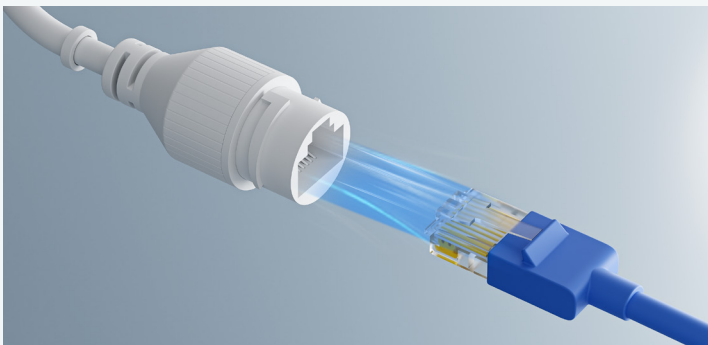

Power over Ethernet

Transmit data and power with only one Ethernet cable.

Local Storage

Save your recordings to a micro SD card of up to 256GB.

IP67 Weatherproof

Performs well in any weather conditions with its rugged housing.

Remote Access

Live view your footage anytime anywhere via Reolink App/Client.

True-to-Life Images in 4K

Capture super sharp 4K videos with mind-blowing details, day or night. Never miss anything important.

PoE, Setup in Minutes

Transmit videos and be charged simultaneously via only one network cable. Setup is easier with no messy cables.

Your World at Your Fingertips

With a few clicks on Reolink App or Client, watch live feed, be informed of the emergency, replay key moments and more – from anywhere, anytime.