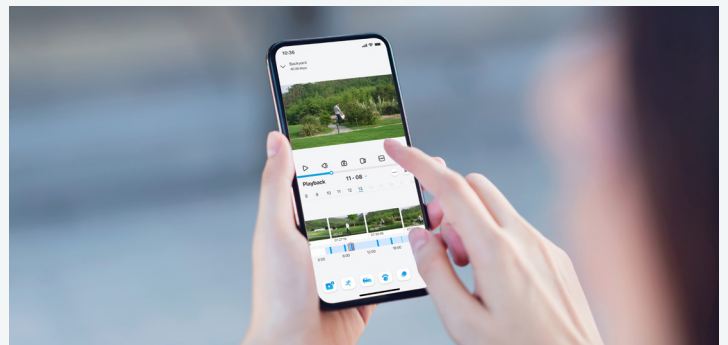

Remote Access

Live view your footage anytime anywhere via Reolink App/Client.

True-to-Life Images in 4K

Capture super sharp 4K videos with mind-blowing details, day or night. Never miss anything important.

Focus on True Threats

Differentiate people, vehicles, and animals from other objects and send alerts straight to your phone, so nothing important goes unnoticed.

See Through the Night in Colors

Fuzzy and pixelated night vision is now history. The powerful spotlight that keeps on all night makes the night as colorful as day.

PoE, Setup in Minutes

Transmit videos and be charged simultaneously via only one network cable. Setup is easier with no messy cables.

Your World at Your Fingertips

With a few clicks on Reolink App or Client, watch live feed, be informed of the emergency, replay key moments and more – from anywhere, anytime.

Gallery

One App/Client for All Control

Stay connected to your home or business anytime, anywhere.

Privacy in Your Hands

We made it a priority to ensure that your privacy is protected and your data is for your eyes only.