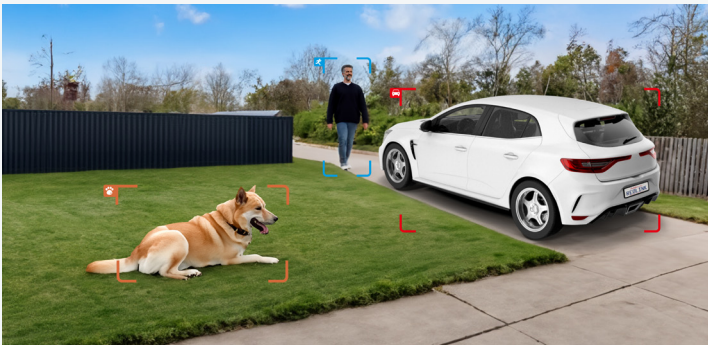

Customized Motion Zone

Map out your detection to only get alerts about specific areas.

Stunning Clarity in 4K

The sparkling 4K camera is engineered to deliver insanely flawless videos in astounding clarity and superfine sharpness, adding an extra layer of protection with more visible details and rich colors.

Focus on True Threats

Differentiate people, vehicles, and animals from other objects and send alerts straight to your phone, so nothing important goes unnoticed.

Your World at Your Fingertips

With a few clicks on Reolink App or Client, watch live feed, be informed of the emergency, replay key moments and more – from anywhere, anytime.