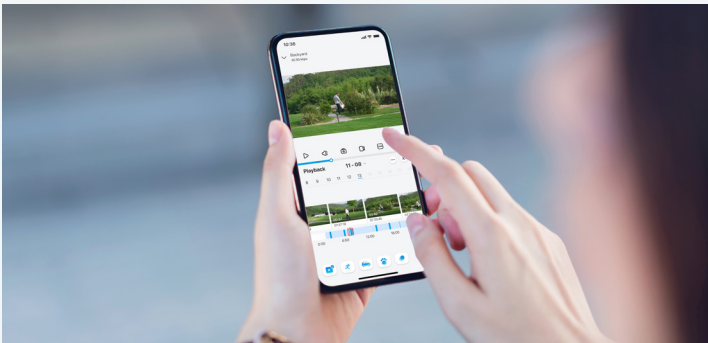

Customized Motion Zone

Map out your detection to only get alerts about specific areas.

Stunning Clarity in 4K

The sparkling 4K camera is engineered to deliver insanely flawless videos in astounding clarity and superfine sharpness, adding an extra layer of protection with more visible details and rich colors.

Focus on True Threats

Differentiate people, vehicles, and animals from other objects and send alerts straight to your phone, so nothing important goes unnoticed.

Your World at Your Fingertips

With a few clicks on Reolink App or Client, watch live feed, be informed of the emergency, replay key moments and more – from anywhere, anytime.

Gallery

One App/Client for All Control

Stay connected to your home or business anytime, anywhere.

Privacy in Your Hands

We made it a priority to ensure that your privacy is protected and your data is for your eyes only.