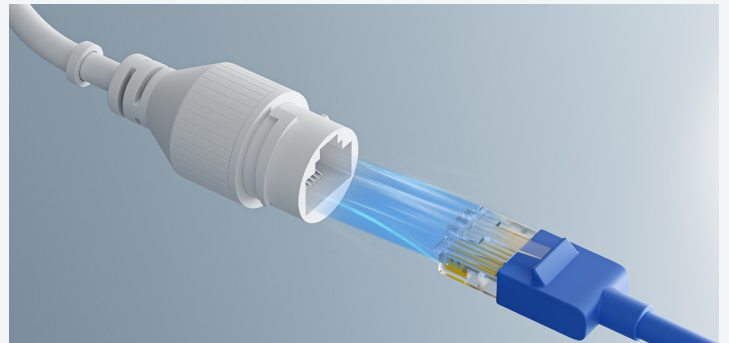

Customized Motion Zone

Map out your detection to only get alerts about specific areas.

Stunning Clarity in 4K

The sparkling 4K camera is engineered to deliver insanely flawless videos in astounding clarity and superfine sharpness, adding an extra layer of protection with more visible details and rich colors.

Focus on True Threats

Differentiate people, vehicles, and animals from other objects and send alerts straight to your phone, so nothing important goes unnoticed.

Your World at Your Fingertips

With a few clicks on Reolink App or Client, watch live feed, be informed of the emergency, replay key moments and more – from anywhere, anytime.

See Through the Night in Colors

Fuzzy and pixelated night vision is now history. The powerful spotlight that keeps on all night makes the night as colorful as day.

PoE, Setup in Minutes

Transmit videos and be charged simultaneously via only one network cable. Setup is easier with no messy cables.