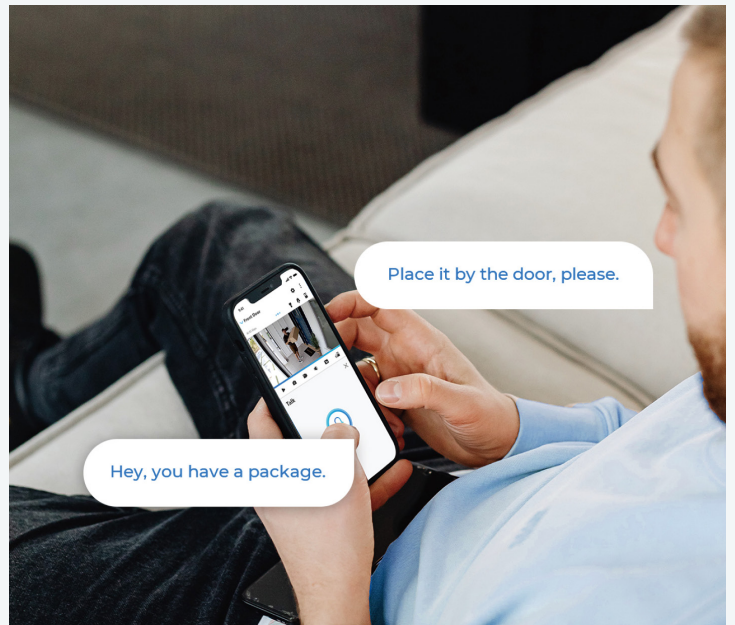

Customized Motion Zone

Map out your detection to only get alerts about specific areas.

Stunning Clarity in 4K

The sparkling 4K camera is engineered to deliver insanely flawless videos in astounding clarity and superfine sharpness, adding an extra layer of protection with more visible details and rich colors.

Focus on True Threats

Differentiate people, vehicles, and animals from other objects and send alerts straight to your phone, so nothing important goes unnoticed.

Your World at Your Fingertips

With a few clicks on Reolink App or Client, watch live feed, be informed of the emergency, replay key moments and more – from anywhere, anytime.

See Through the Night in Colors

Fuzzy and pixelated night vision is now history. The powerful spotlight that keeps on all night makes the night as colorful as day.

PoE, Setup in Minutes

Transmit videos and be charged simultaneously via only one network cable. Setup is easier with no messy cables.

Gallery

One App/Client for All Control

Stay connected to your home or business anytime, anywhere.

Privacy in Your Hands

We made it a priority to ensure that your privacy is protected and your data is for your eyes only.