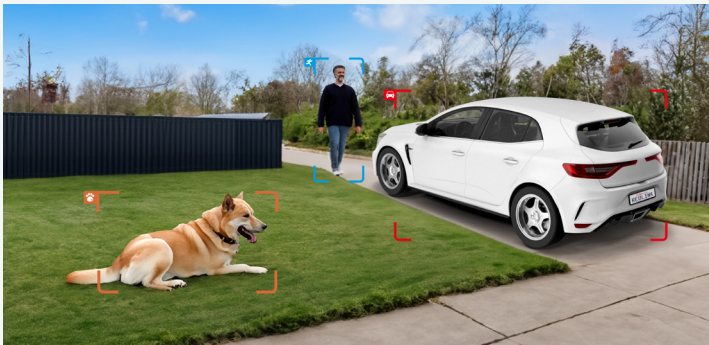

24/7 Recording

Work with Reolink NVRs to save days of your 24/7 footage.

Smart Detection & Alerts

Get instant notifications once a person, vehicle or animal is detected.

Remote Access

Access your live feed anytime anywhere via Reolink App/Client.

Customized Motion Zone

Map out your detection to only get alerts about specific areas.

Next-Level Clarity in 12MP

Home security has entered the 12MP era. Get a clear and detailed view of your home, and see everything with incredible clarity.