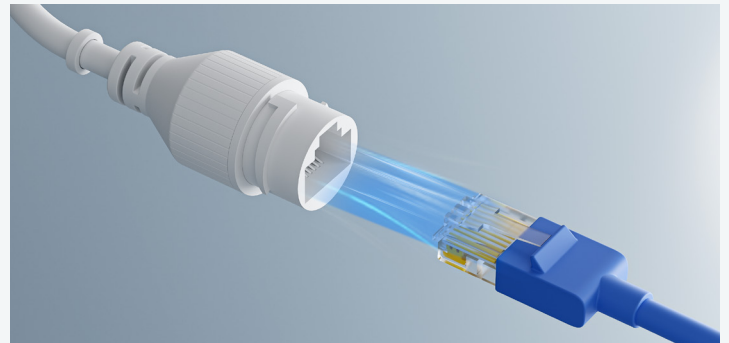

Talk Like You're There

The built-in mic and speaker allow you to communicate clearly with arriving guests or deter intruders with a "Get Away" message.

PoE, Setup in Minutes

Transmit videos and be charged simultaneously via only one network cable. Setup is easier with no messy cables.