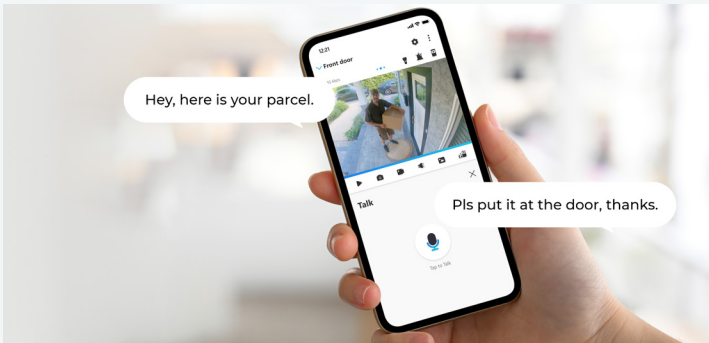

24/7 Recording

Work with Reolink NVRs to save days of your 24/7 footage.

Smart Detection & Alerts

Get instant notifications once a person, vehicle or animal is detected.

Remote Access

Access your live feed anytime anywhere via Reolink App/Client.

Customized Motion Zone

Map out your detection to only get alerts about specific areas.

Next-Level Clarity in 12MP

Home security has entered the 12MP era. Get a clear and detailed view of your home, and see everything with incredible clarity.

Focus on True Threats

Differentiate people, vehicles, and animals from other objects and send alerts straight to your phone, so nothing important goes unnoticed.

See Through the Night in Colors

Fuzzy and pixelated night vision is now history. The powerful spotlight that keeps on all night makes the night as colorful as day.

Talk Like You're There

The built-in mic and speaker allow you to communicate clearly with arriving guests or deter intruders with a "Get Away" message.

PoE, Setup in Minutes

Transmit videos and be charged simultaneously via only one network cable. Setup is easier with no messy cables.