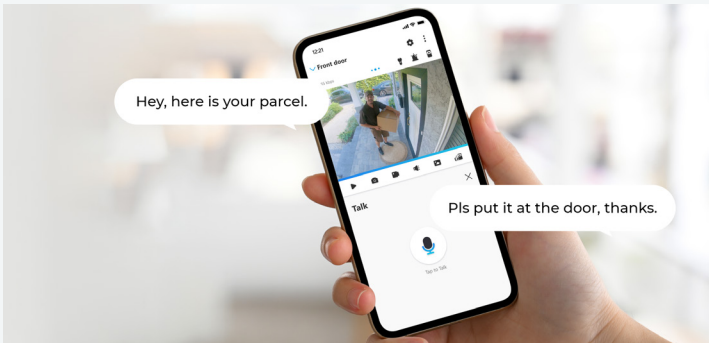

Talk Like You're There

The built-in mic and speaker allow you to communicate clearly with arriving guests or deter intruders with a "Get Away" message.