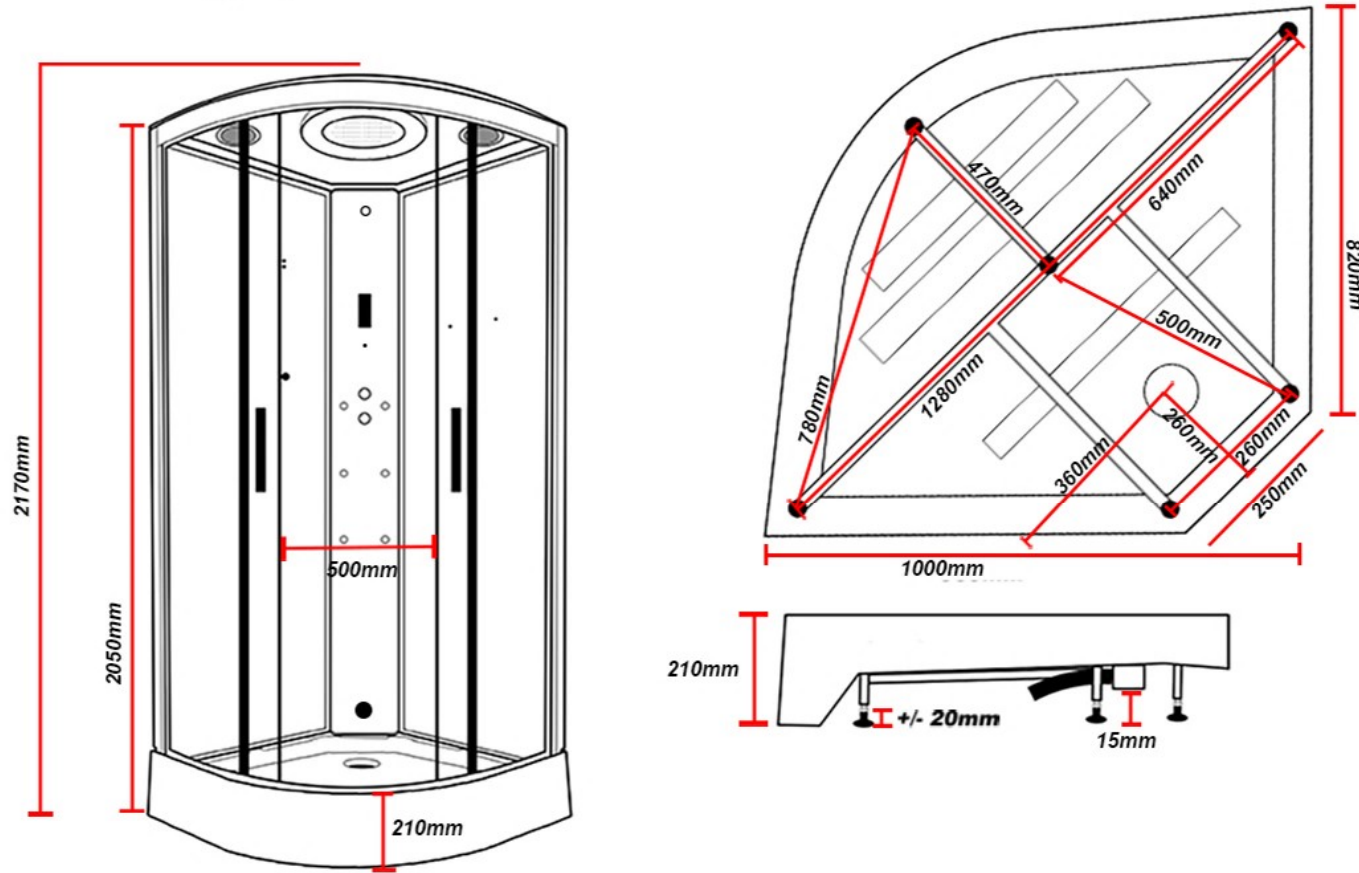

D10-Q-S

Please ensure you have at least 400mm each side of your shower for assembly and servicing

Internal Height for this shower is 2000mm 6'6"

Whilst we endeavour to ensure our measurements are correct they should be used as a guide only. Insignia accept no responsibility as size, design and specification may change without prior notice.