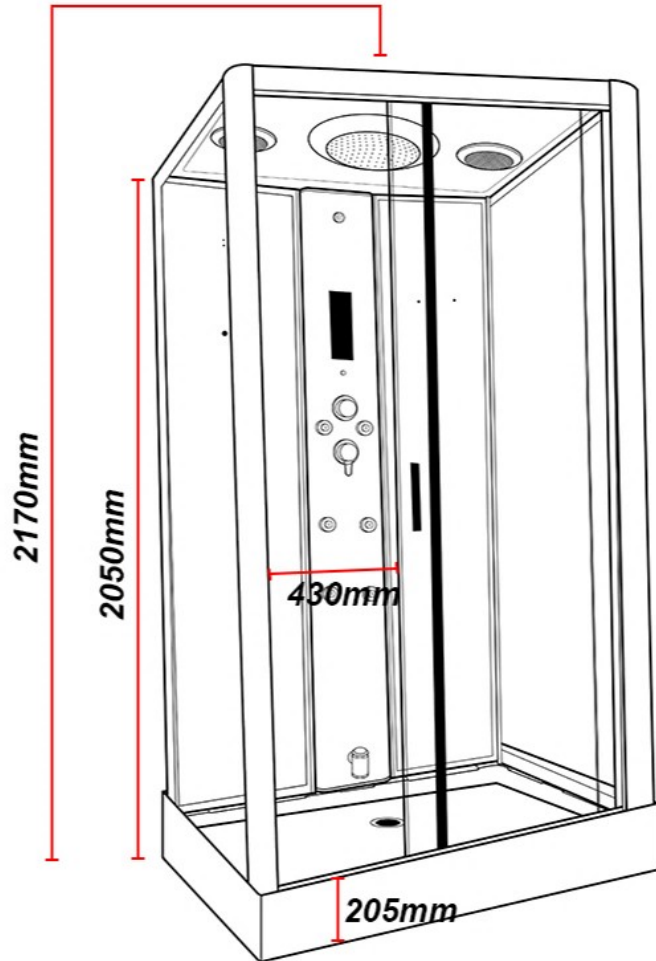

# D105-RT-S

Please ensure you have at least 400mm each side of your shower for assembly and servicing

Internal Height for this shower is 2000mm 6'6"

Whilst we endeavour to ensure our measurements are correct they should be used as a guide only. Insignia accept no responsibility as size, design and specification may change without prior notice.