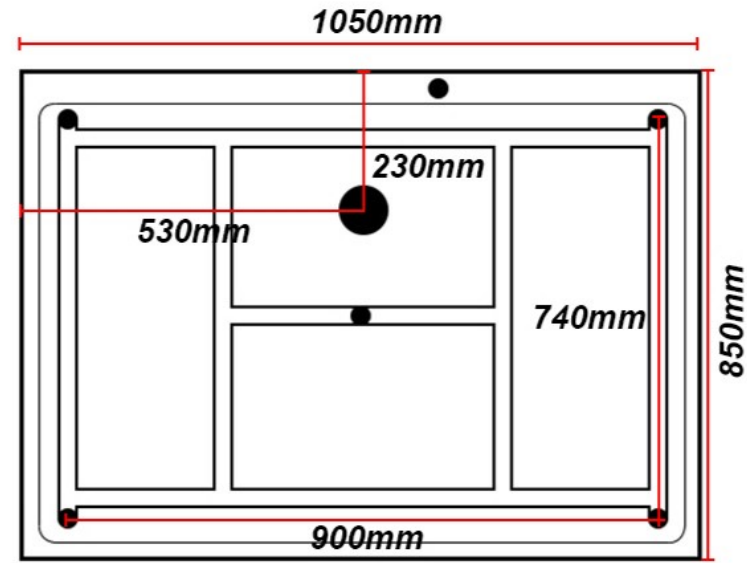

# D105-RT-S

Please ensure you have at least 400mm each side of your shower for assembly and servicing

Internal Height for this shower is 2000mm 6'6"

Whilst we endeavour to ensure our measurements are correct they should be used as a guide only. Insignia accept no responsibility as size, design and specification may change without prior notice.