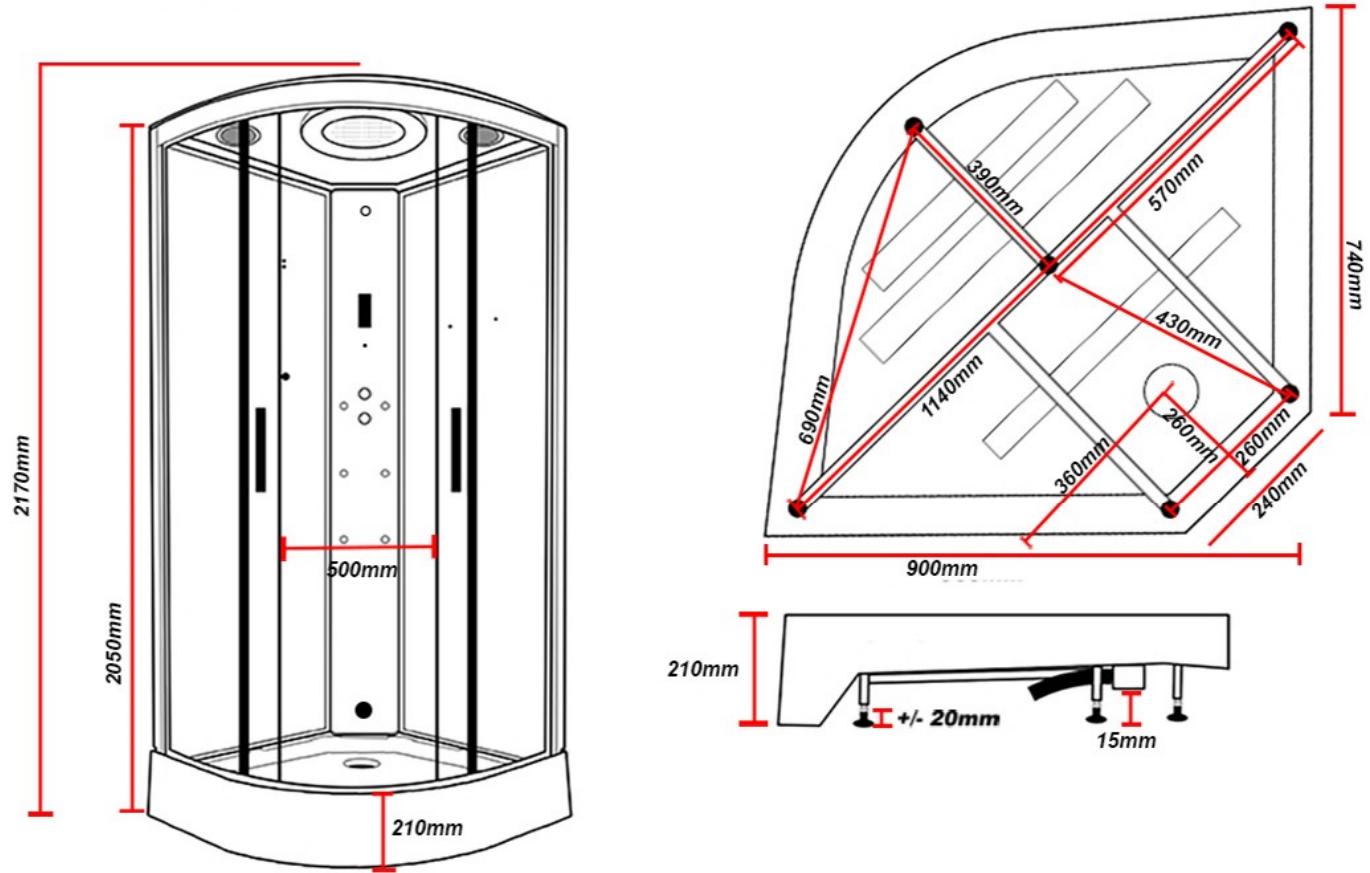

D9-Q-S

Please ensure you have at least 400mm each side of your shower for assembly and servicing

Internal Height for this shower is 2000mm 6'6"

Whilst we endeavour to ensure our measurements are correct they should be used as a guide only. Insignia accept no responsibility as size, design and specification may change without prior notice.