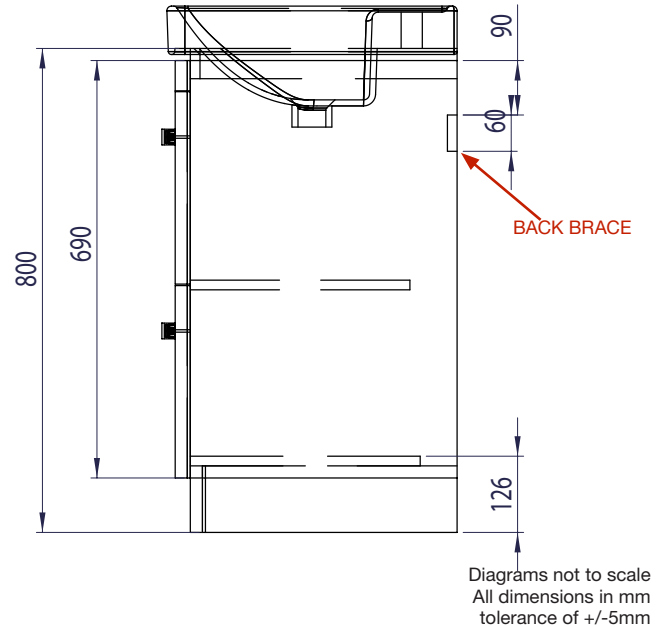

Technical Data Sheet

COMPASS 600mm 2 Drawer Floor Mounted Unit

Whats in the box: 1x CM600FDX + Handles

TAVISTOCK
inspiring bathrooms

*Reference basin TDS for further info

Materials

Carcass: 18mm MDF

Fascia Components: 25mm Painted MDF

**Dimensions are subject to change, customers are advised to measure actual product before commencing installation.

***Fixing point dimensions are for guidance only/the positions of wall fixing must be checked when product is received.

FAQs

- | | |
|---|--|
| Q: How big is the plumbing void at the back of the furniture? | A: 50mm |
| Q: How far apart are the hole centres for the handles? | A: 190mm (comes with pilot holes) |
| Q: Are the handles fitted? | A: No, handles need fixing. |
| Q: Are the drawers soft close? | A: The drawers are both soft close and quick release. |
| Q: How deep is the unit when the drawers are fully open? | A: Approx. 750mm (aprox 90 degree opening hinges) |
| Q: Can the drawers be adjusted? | A: The drawers can be adjusted as detailed in the supplied instructions. |
| Q: How do I fix the unit to the wall? | A: You can secure it to the wall drilling through the back brace. |
| Q: What is the interior finish of the unit? | A: The unit interior is white or grey. |
| Q: What units have grey internals? | A: As of 2021 all units other Gloss White have dark grey internals |