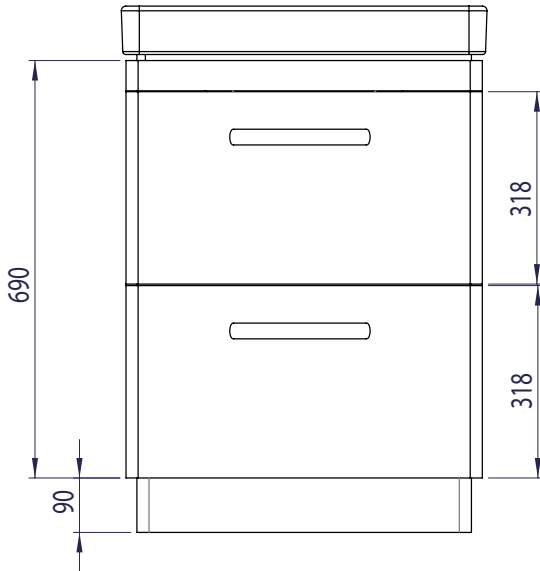

Technical Data Sheet

COMPASS 600mm 2 Drawer Floor Mounted Unit

Whats in the box: 1x CM600FDX + Handles

TAVISTOCK
inspiring bathrooms

*Reference basin TDS for further info

Materials

Carcass: 18mm MDF

Fascia Components: 25mm Painted MDF

**Dimensions are subject to change, customers are advised to measure actual product before commencing installation.

***Fixing point dimensions are for guidance only/the positions of wall fixing must be checked when product is received.

FAQs

- | | |
|---|--|
| Q: How big is the plumbing void at the back of the furniture? | A: 50mm |
| Q: How far apart are the hole centres for the handles? | A: 190mm (comes with pilot holes) |
| Q: Are the handles fitted? | A: No, handles need fixing. |
| Q: Are the drawers soft close? | A: The drawers are both soft close and quick release. |
| Q: How deep is the unit when the drawers are fully open? | A: Approx. 750mm (aprox 90 degree opening hinges) |
| Q: Can the drawers be adjusted? | A: The drawers can be adjusted as detailed in the supplied instructions. |
| Q: How do I fix the unit to the wall? | A: You can secure it to the wall drilling through the back brace. |
| Q: What is the interior finish of the unit? | A: The unit interior is white or grey. |
| Q: What units have grey internals? | A: As of 2021 all units other Gloss White have dark grey internals |