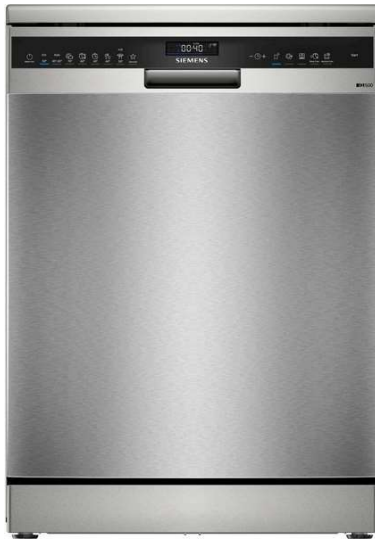

iQ500, Free-standing dishwasher, 60 cm
SN25ZI07CE

Optional accessories

SZ73640	Rack insert for stemware dishwasher
SZ73300	Wineglass-Tray
SZ73100	cutlery basket
SZ73051EU	
SZ73000	Dishwashing aid set
SZ72010	inlet and outlet hose extension 2 m

Outstanding Zeolith® dishwasher with glassZone for delicate treatment of your glassware.

- ✓ Zeolith drying technology and Shine & Dry: gentle yet efficient drying.
- ✓ glassZone – Dedicated dishwasher zone that protects your glassware.
- ✓ varioSpeed Plus – Wash and dry your dishes up to three times faster.
- ✓ flexComfort baskets – for ease of use, effective glass protection and fast loading and unloading
- ✓ Home Connect – Control your smart dishwasher, no matter where you are.

iQ500, Free-standing dishwasher, 60 cm

SN25ZI07CE

Features

Performance

- Energy Efficiency Class¹: B
- Energy² / Water³: 65 kWh / 9 litres
- Capacity: 14 place settings
- Programme duration⁴: 3:35 (h:min)
- Noise level: 40 dB(A) re 1 pW
- Noise Efficiency Class: B
- Noise level (silence programme): 39 dB(A) re 1 pW
-